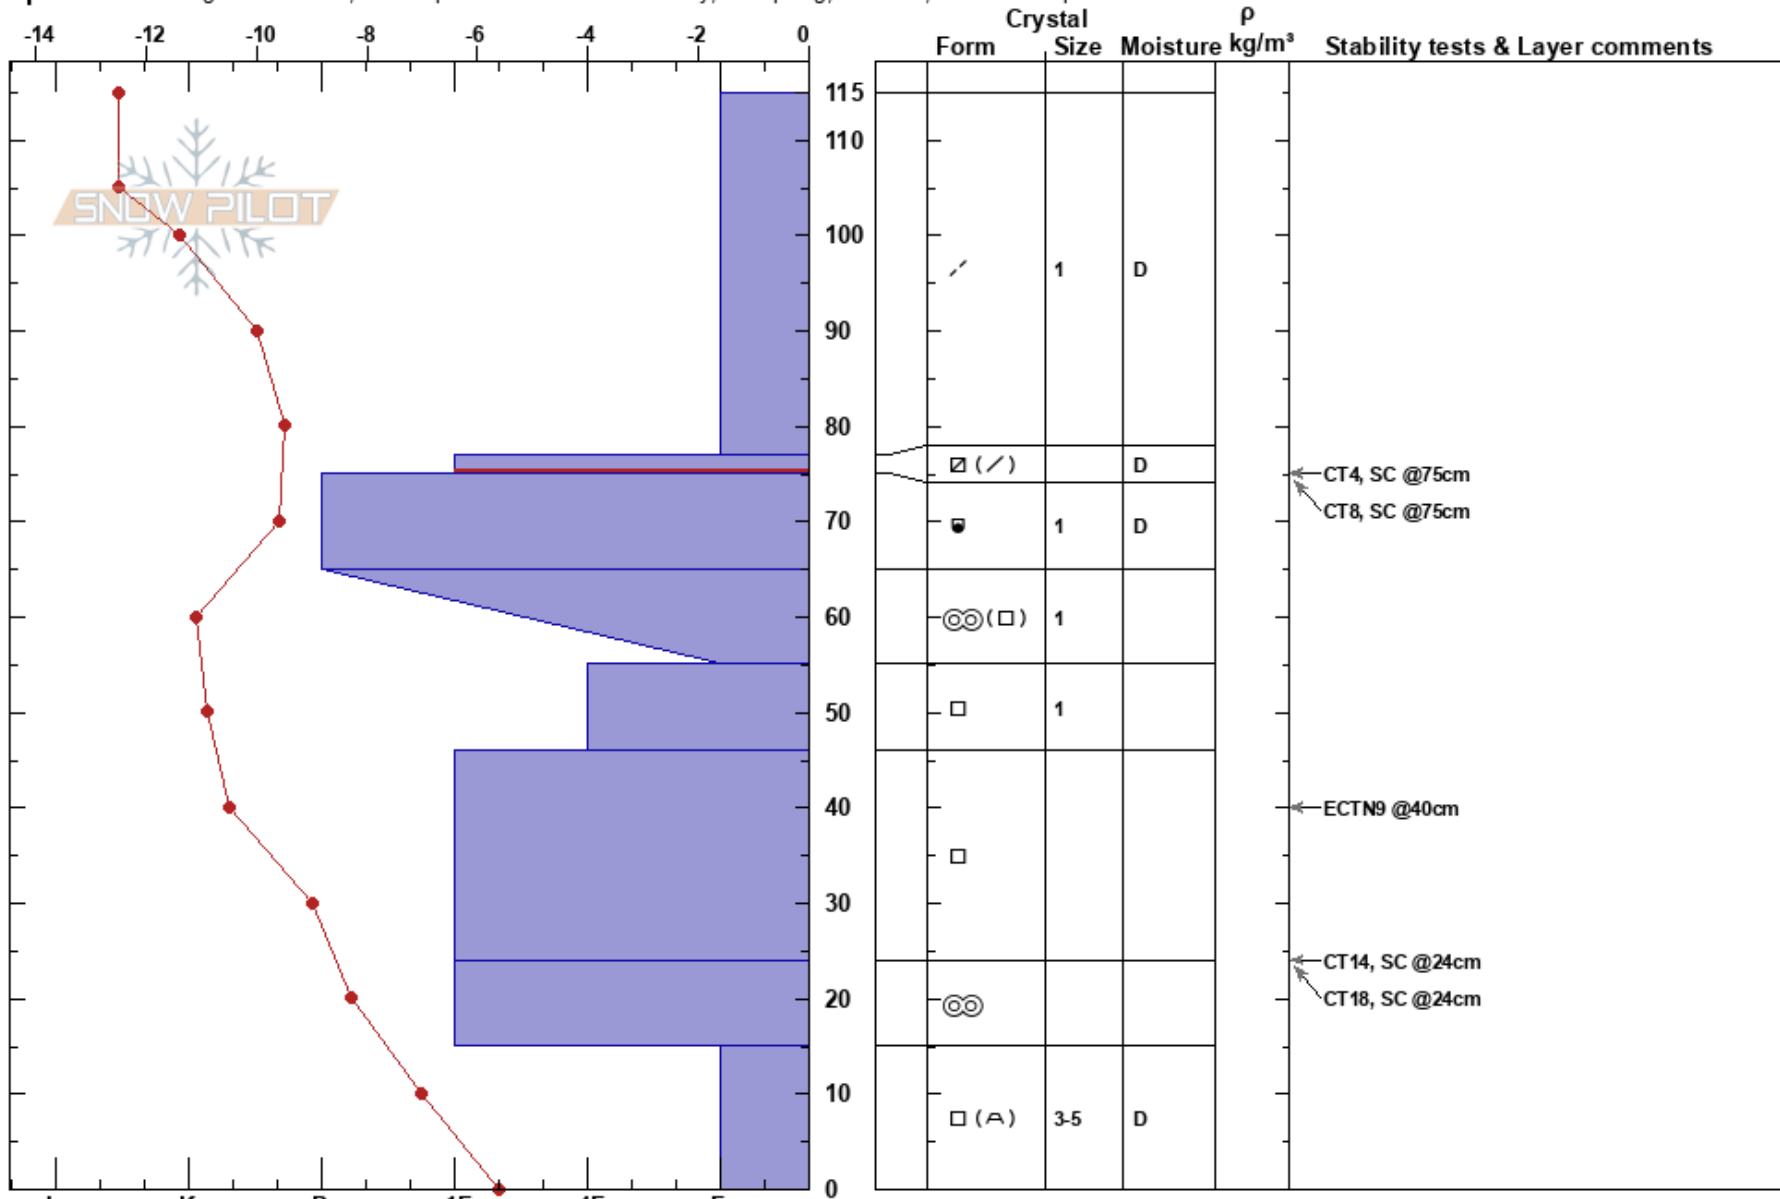

77-75cm: Problematic layer

Finland

Co-ord: 67.59129N, 24.24142E

Sky Cover: FEW

Elevation: 332 m

Slope Angle: 29°

Precipitation: NO

Aspect: N

Wind Loading: yes

Wind: NE Light Breeze

Specifics: Pit dug in a Ski Area; Pit is representative of backcountry; Collapsing, localized; We skied slope

Notes: Maa kivirakkaa. Ilmatieteenlaitoksen stressitesti 40 cm pinnasta 2 laatikkoo/4,5 kg. Vesiavotesti 1 putki/40 cm/60.