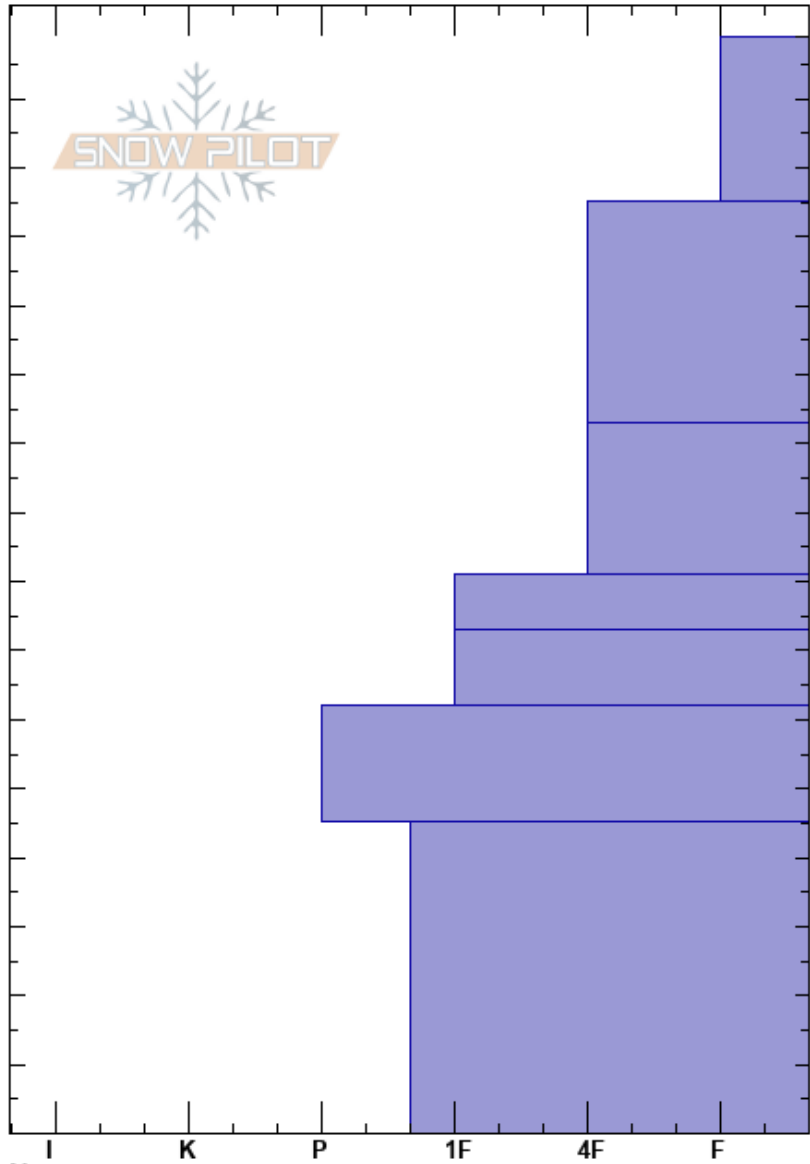

Sweetness Moraine
 Rockies
 BC
 Elevation: 1883 m
 Aspect: 330°
 Specifics:

Jesse Bouliane
 24/01/2024 - 12:30
 Co-ord: 52.34295N, -118.31332W
 Slope Angle: 29°
 Wind Loading:

Stability:
 Air Temperature:
 Sky Cover: X
 Precipitation: NO
 Wind: Calm

HS:159

Layer Notes:

Height (cm)	Crystal		Moisture	ρ kg/m ³	Stability tests & Layer comments
	Form	Size			
159					
150					
140					
130					
120					← ECTN12 @122cm
110					← CT14, SP @122cm
100					← CT12, SP @120cm
90					
80					
70					
60					
50					
40					
30					
20					
10					
0					