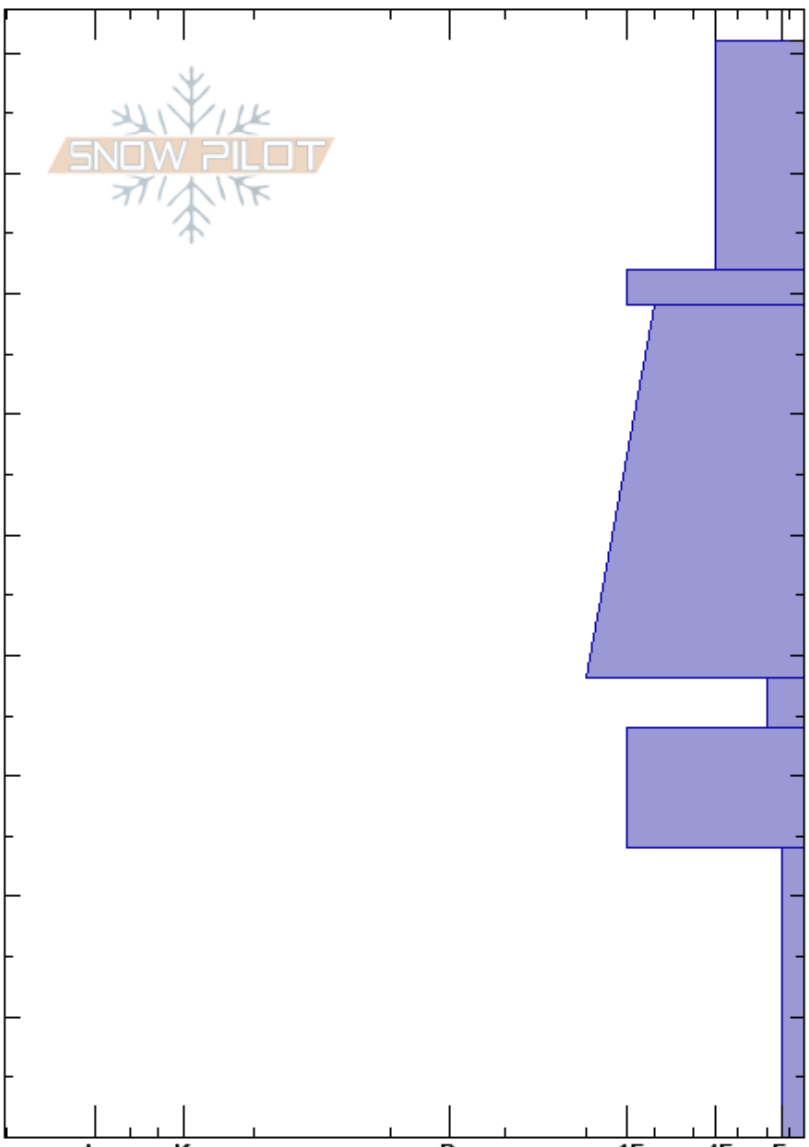

Monument Peak
 Carson Range
 CA
Elevation: 9590 ft
Aspect: NE
Specifics:

Mike Galgay
 01/24/2024 - 12:45pm
Co-ord: 38.92479N, -119.89534W
Slope Angle: 25°
Wind Loading: no

Stability: Fair
Air Temperature:
Sky Cover: X
Precipitation: ZR
Wind: SW Light Breeze

HS: 91
PS: 10 24-0cm: Problematic layer

Crystal Form	Crystal Size	Moisture	ρ kg/m ³	Stability tests & Layer comments
/	0.5-1			
•	0.3			
• (■)	0.3(0.5)			
☐	1-2			
☐	2			
^	3-5	D		← CT13, SP @10cm ← ECTP24 @10cm