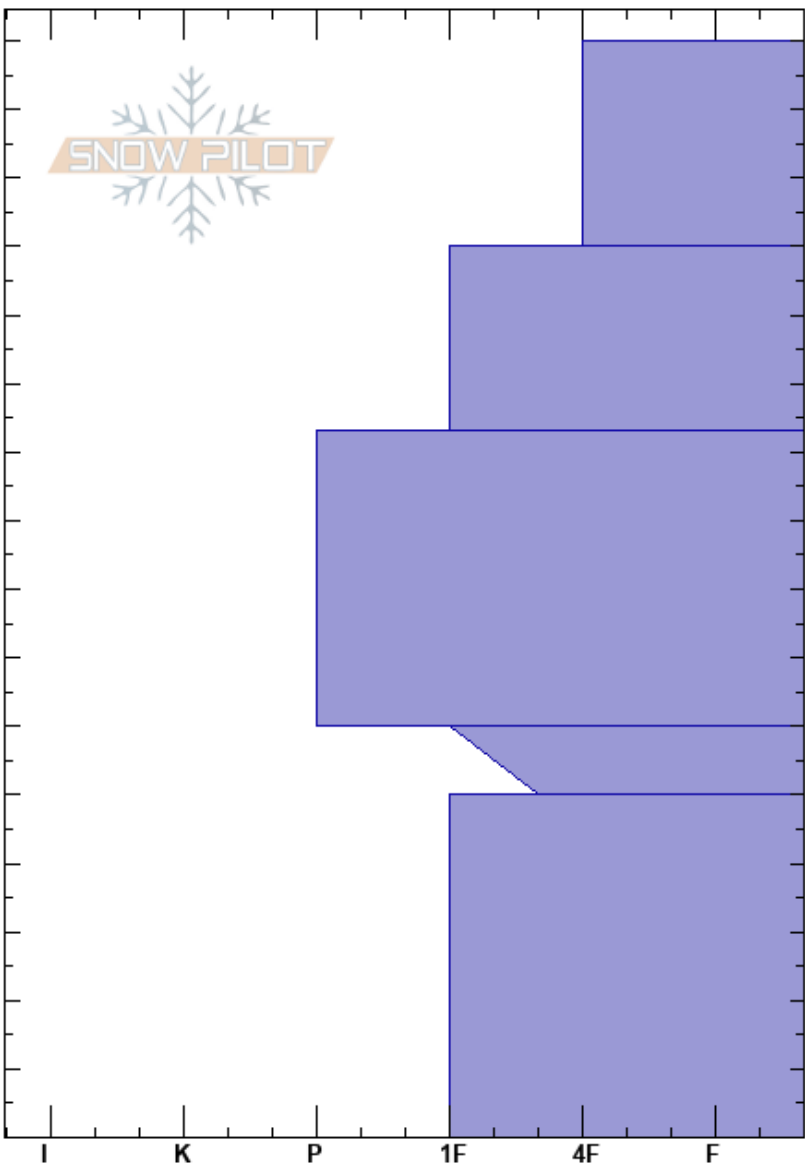

Lower Lake Chute
 Wasatch Range
 UT
 Elevation: 9700 ft
 Aspect: NE
 Specifics:

Nathan Rothe
 01/24/2024 - 1:30pm
 Co-ord: 40.54665N, -111.68313W
 Slope Angle: 25°
 Wind Loading:

Stability:
 Air Temperature:
 Sky Cover: BKN
 Precipitation: NO
 Wind: Calm

HS:160
 PF:10
 PS:5
 Layer Notes:

Height (cm)	Crystal		Moisture	ρ kg/m ³	Stability tests & Layer comments
	Form	Size			
160					
150					
140					
130					← CT22, Q2 @130cm
120					
110					
100					← CT24, Q2 @103cm
90					
80					
70					
60					
50					
40					
30					
20					
10					
0					← ECTX