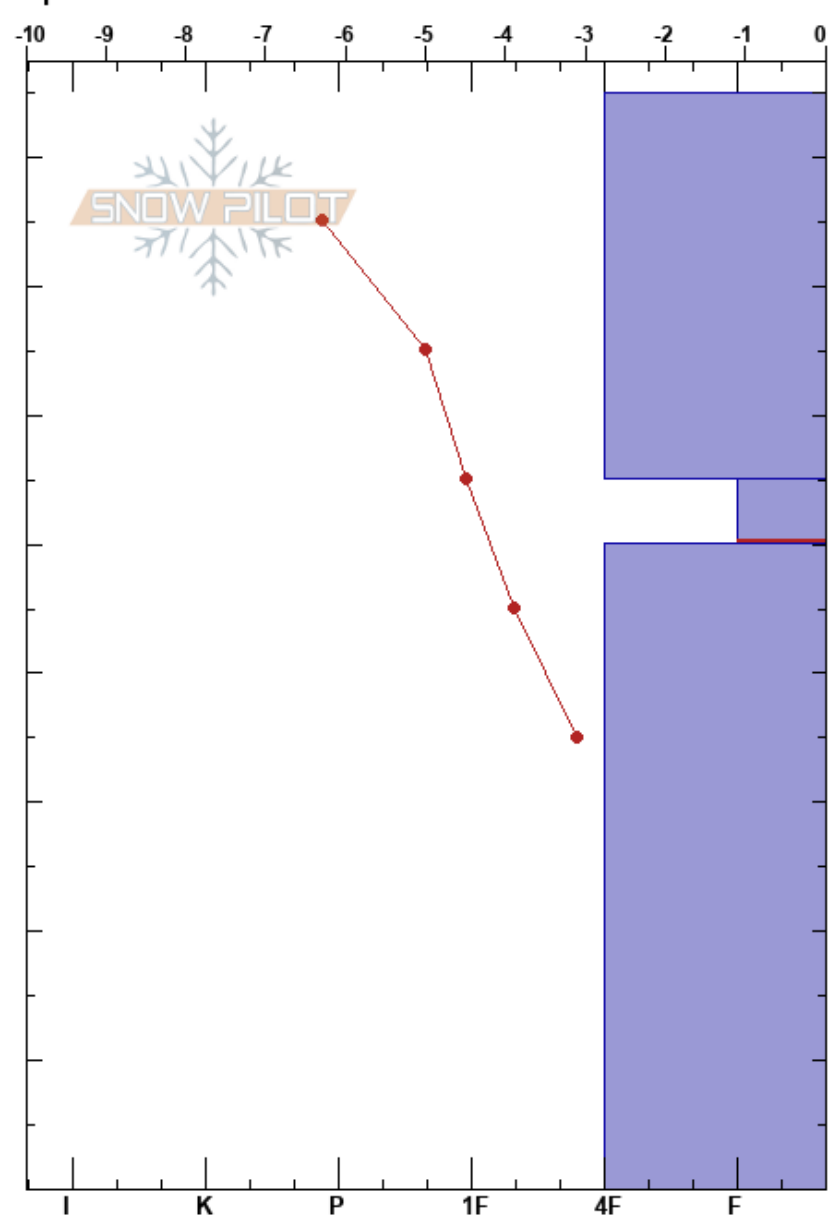

Big T  
 Sangre de Cristo Range  
 NM  
 Elevation: 11400 ft  
 Aspect: NW  
 Specifics:

Harry Sherman  
 01/24/2024 - 9:00am  
 Co-ord: 35.75670N, -105.79707W  
 Slope Angle:  
 Wind Loading:

Stability:  
 Air Temperature:  
 Sky Cover: CLR  
 Precipitation: NO  
 Wind:

HS:85  
 Layer Notes:  
 55-50cm: Problematic layer

Form	Crystal		$\rho$ kg/m <sup>3</sup>	Stability tests & Layer comments
	Size	Moisture		

← CT23, Q2 @50cm

Notes:

I K P 1F 4F F