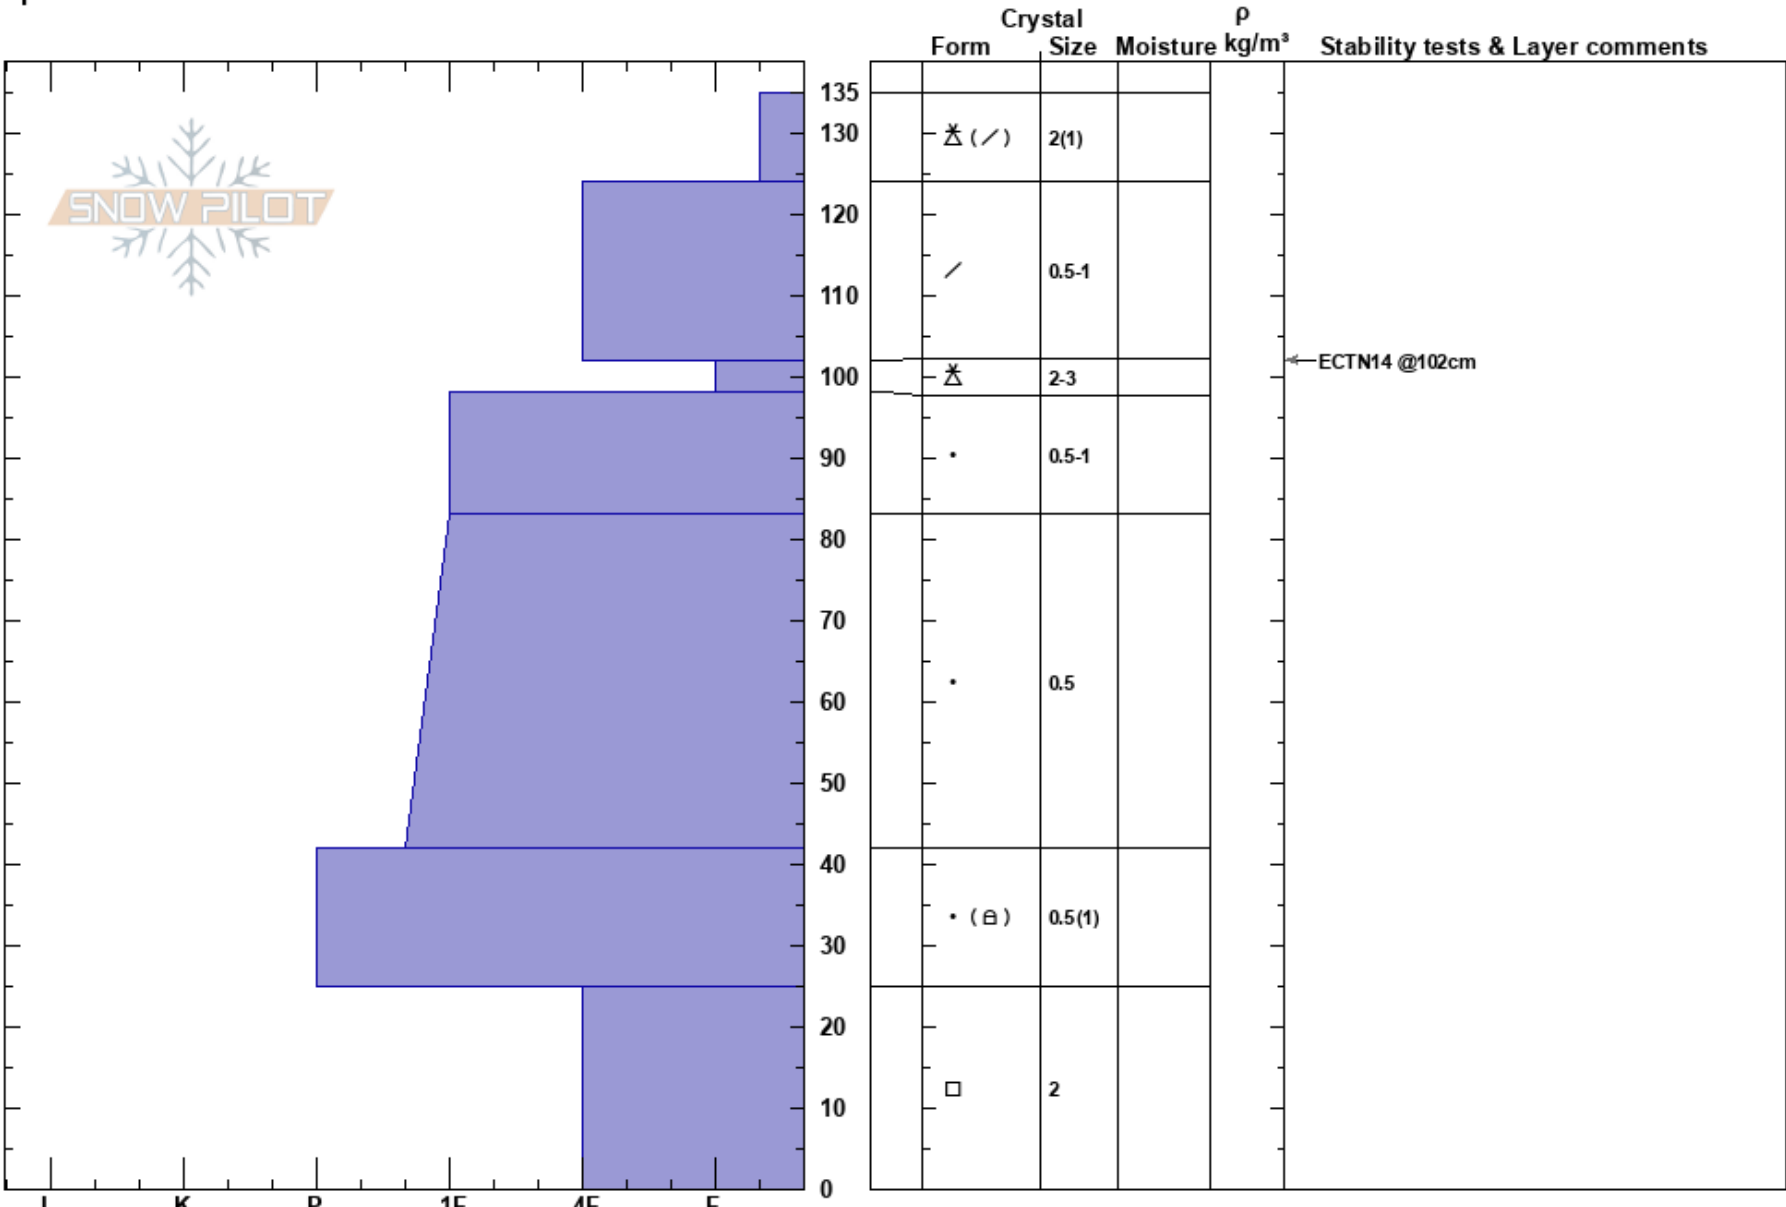

Stooges  
 Park Range  
 CO  
 Elevation: 10600 ft  
 Aspect: NW  
 Specifics:

Eric Deering  
 01/23/2024 - 11:45am  
 Co-ord: 40.55195N, -106.72320W  
 Slope Angle: 25°  
 Wind Loading: previous

Stability:  
 Air Temperature: 25°F  
 Sky Cover: FEW  
 Precipitation: NO  
 Wind: W Calm

HS:135  
 PF:30  
 PS:5

Layer Notes:

Notes: Found some shallow pockets on the N side. HS very inconsistent on this aspect.