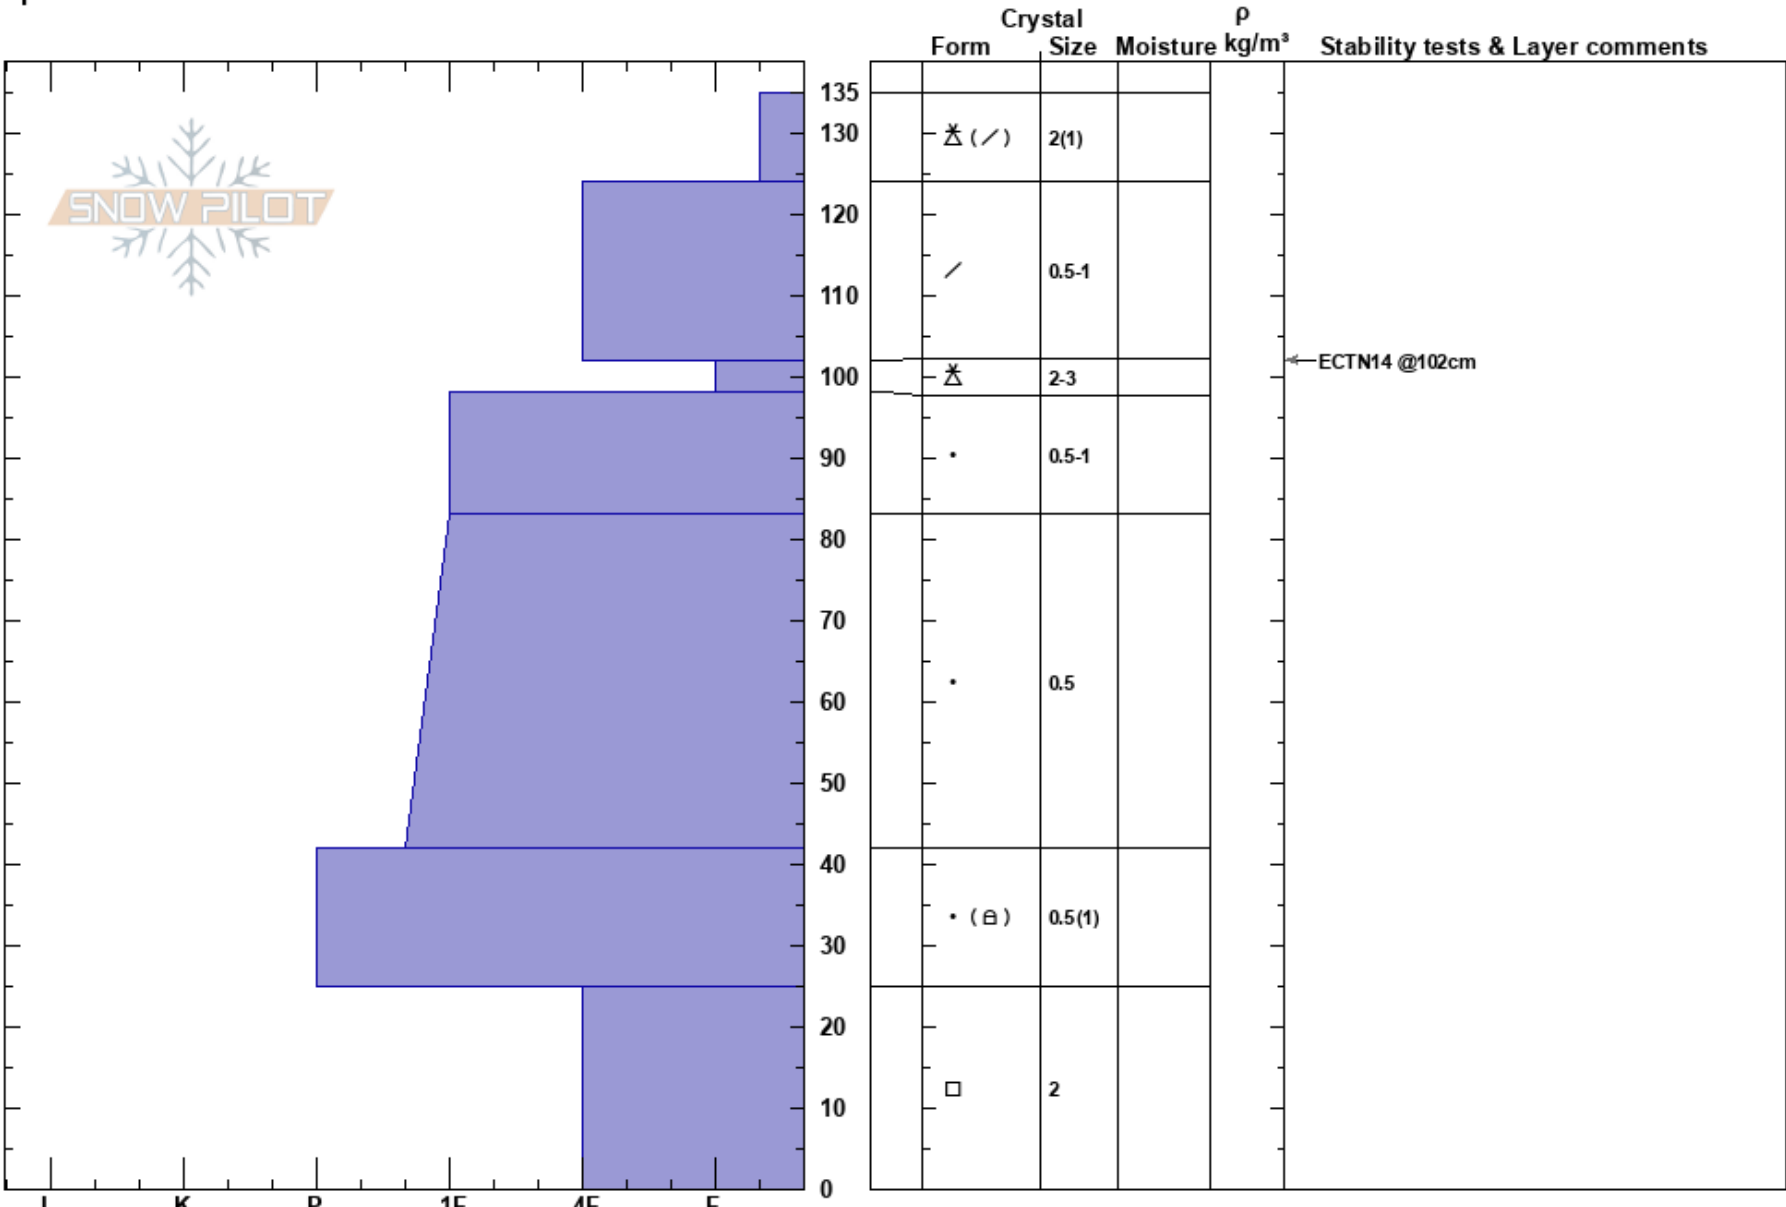

Stooges
 Park Range
 CO
 Elevation: 10600 ft
 Aspect: NW
 Specifics:

Eric Deering
 01/23/2024 - 11:45am
 Co-ord: 40.55195N, -106.72320W
 Slope Angle: 25°
 Wind Loading: previous

Stability:
 Air Temperature: 25°F
 Sky Cover: FEW
 Precipitation: NO
 Wind: W Calm

HS:135
 PF:30
 PS:5

Layer Notes:

Notes: Found some shallow pockets on the N side. HS very inconsistent on this aspect.