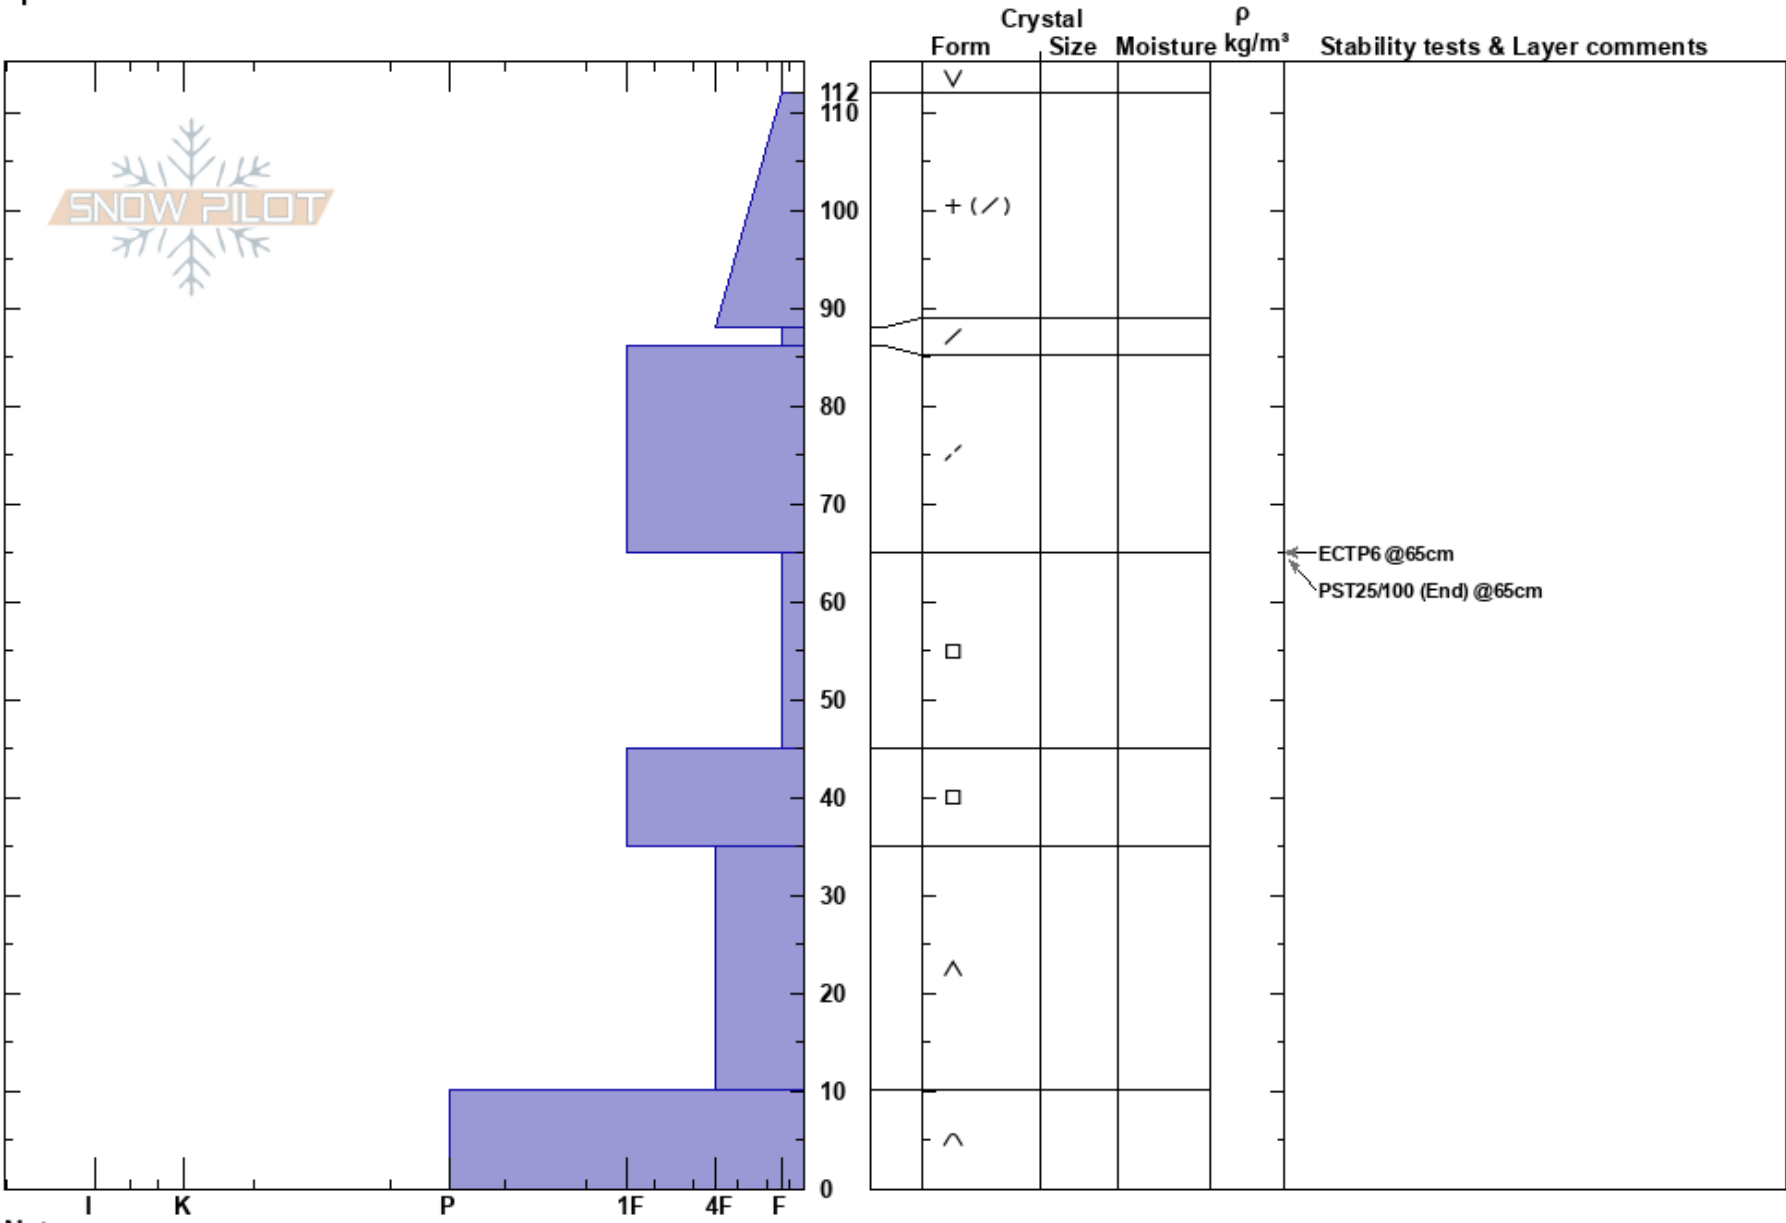

Uneva Peak
 Gore Range
 CO
 Elevation: 11300 ft
 Aspect: SW
 Specifics:

Andrew McWilliams
 01/23/2024 - 12:00pm
 Co-ord: 39.55436N, -106.21044W
 Slope Angle: 12°
 Wind Loading:

Stability:
 Air Temperature: -6°C
 Sky Cover: BKN
 Precipitation: NO
 Wind: Calm
 HS: 112
 PF: 112 65-45cm: Problematic layer
 PS: 15