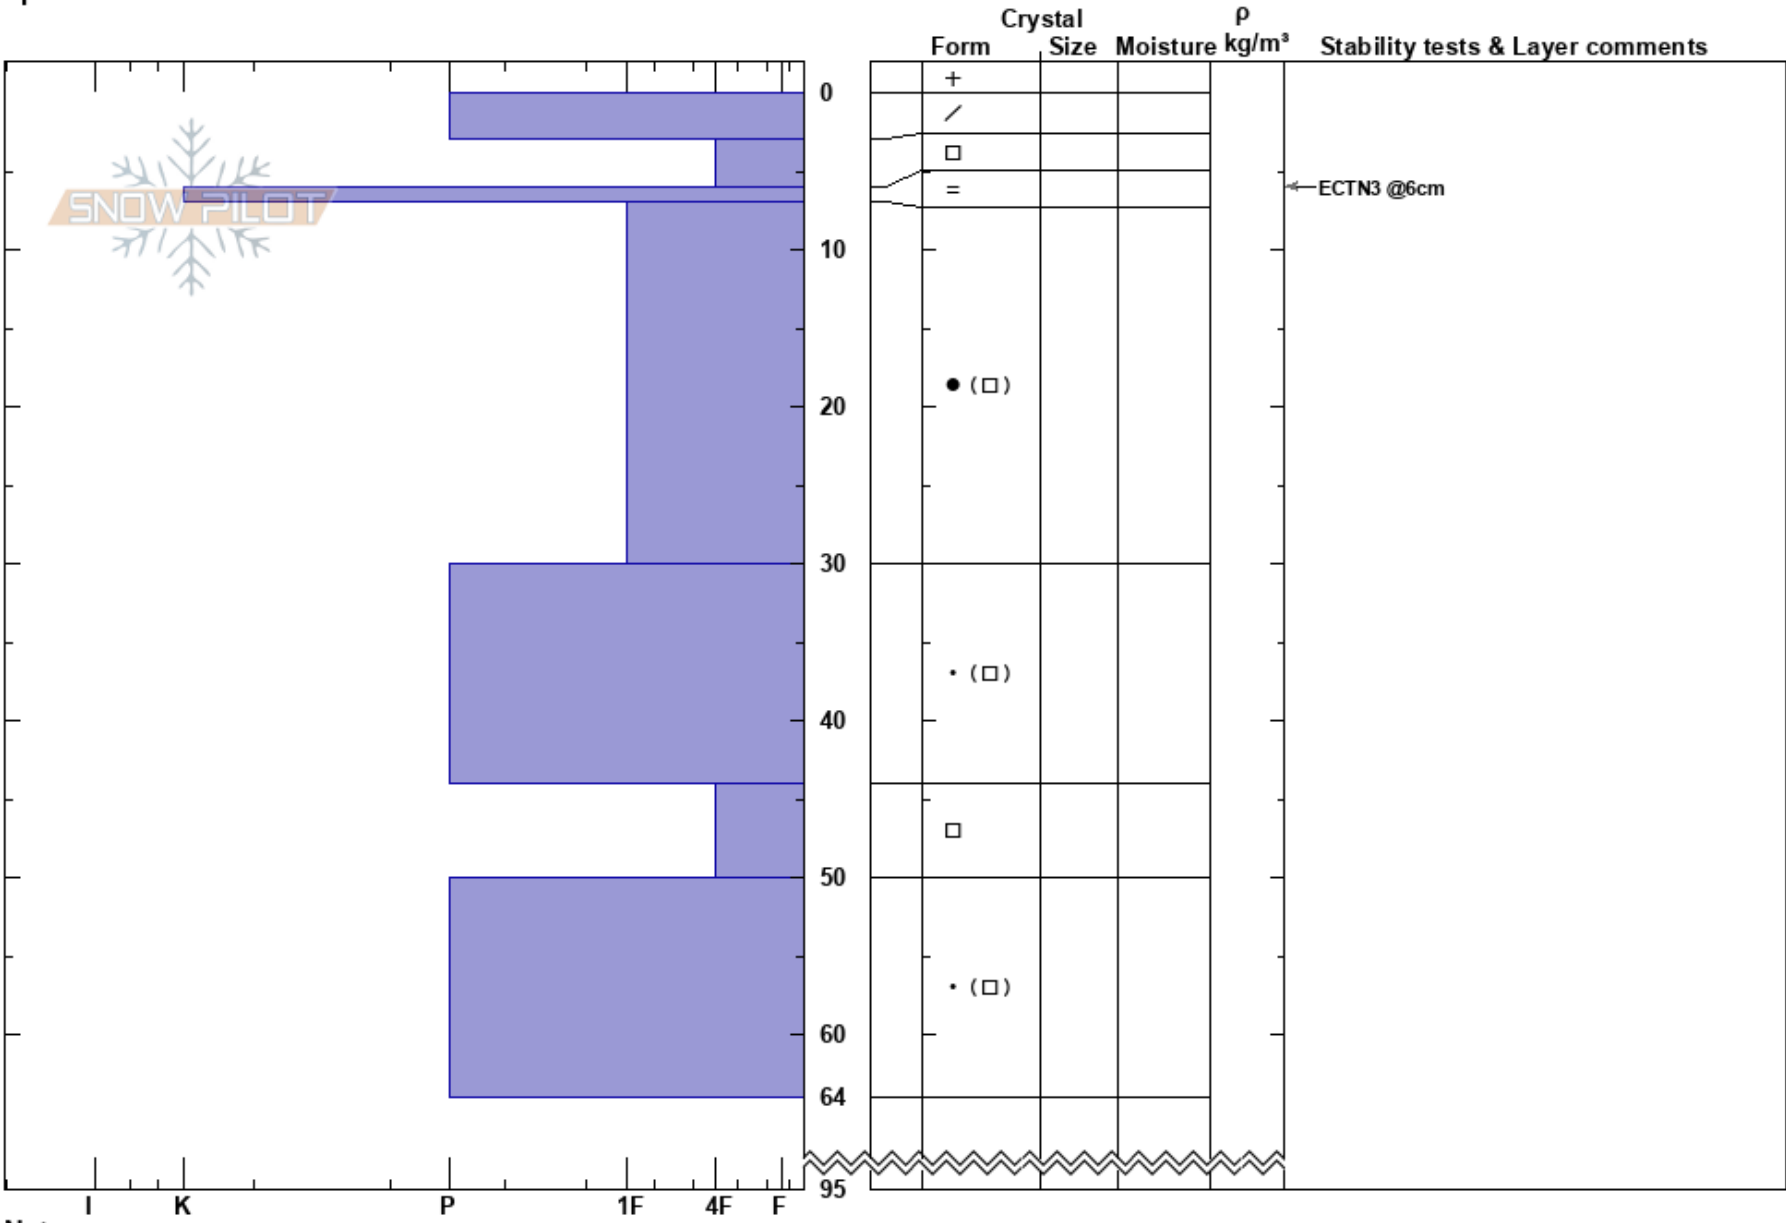

NV Storskarven
 Funäsfjällen
 Sweden
Elevation: 1053 m
Aspect:
Specifics:

Matilda Johansson
 24/01/2024 - 12:30
Co-ord: 33V 363658E 6944249N
Slope Angle: 20°
Wind Loading: yes

Stability: HS:95
Air Temperature: -4°C
Sky Cover: OVC
Precipitation: NO
Wind: SW Moderate
HS: 95
PF: 5
Layer Notes: 3-6cm: Problematic layer

Notes: ALP