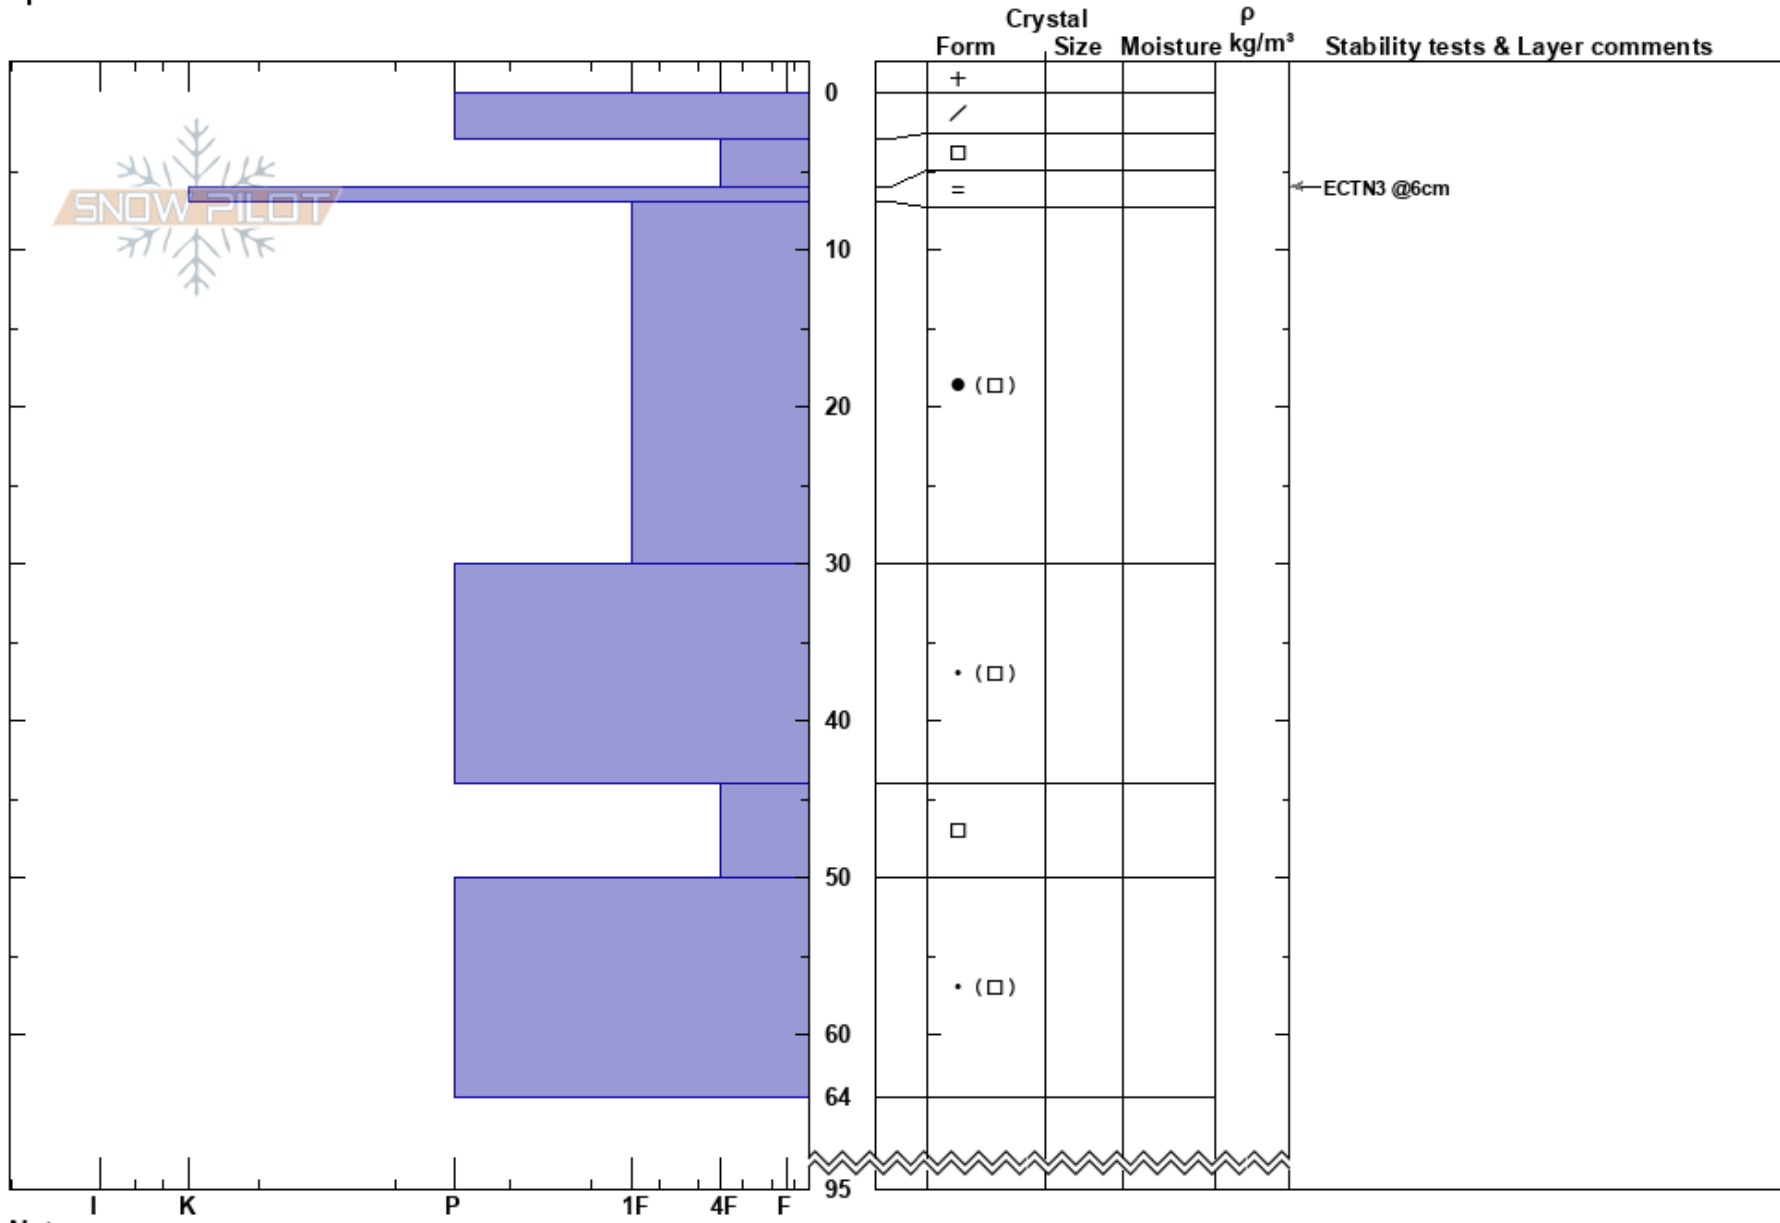

NV Storskarven
 Funäsfjällen
 Sweden
Elevation: 1053 m
Aspect:
Specifics:

Matilda Johansson
 24/01/2024 - 12:30
Co-ord: 33V 363658E 6944249N
Slope Angle: 20°
Wind Loading: yes

Stability: HS:95
Air Temperature: -4°C
Sky Cover: OVC
Precipitation: NO
Wind: SW Moderate
HS: 95
PF: 5
Layer Notes: 3-6cm: Problematic layer

Notes: ALP