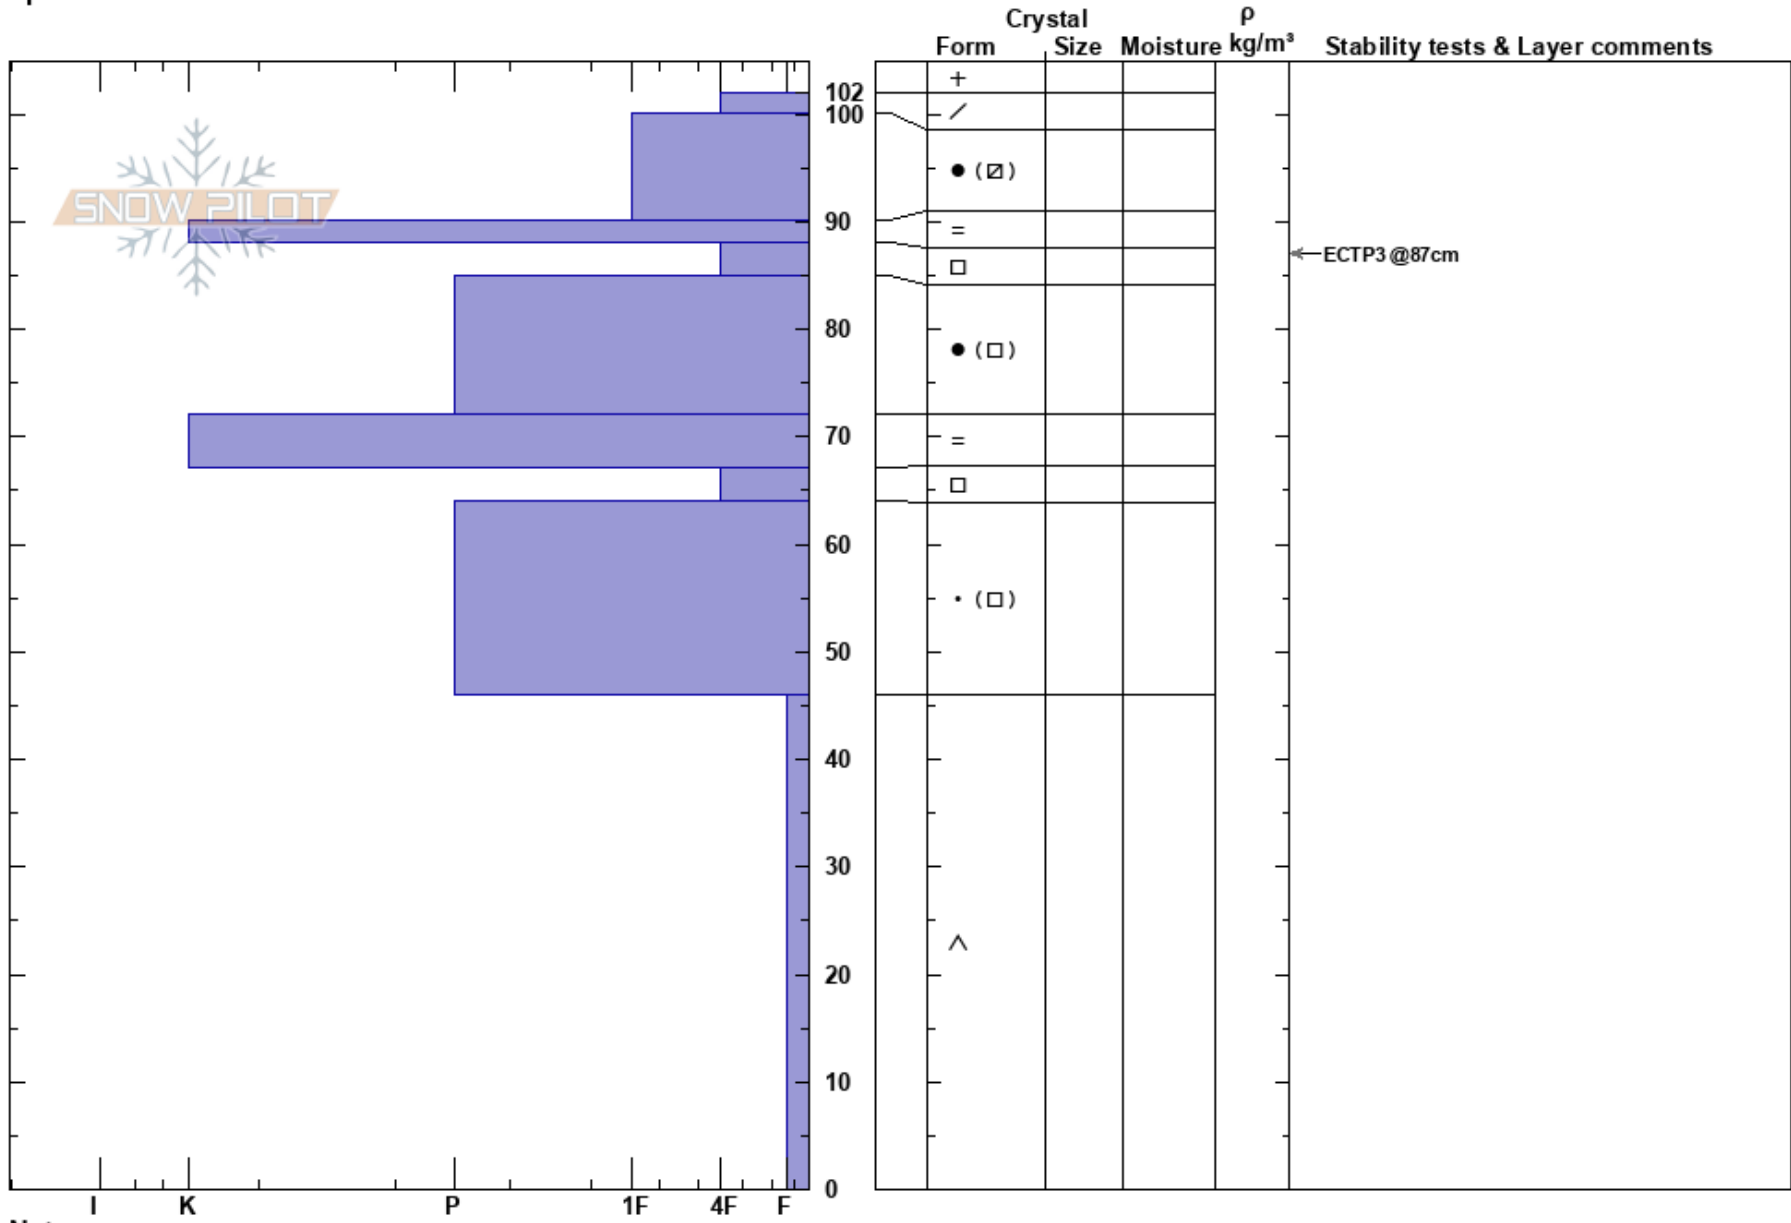

Mellan S-Lillskarven
 Funäsfjällen
 Sweden
Elevation: 1042 m
Aspect: NE
Specifics:

Matilda Johansson
 24/01/2024 - 11:00
Co-ord: 33V 364805E 6941890N
Slope Angle: 20°
Wind Loading: previous

Stability: HS:102
Air Temperature: -3.2°C **PF:**10 88-85cm:Problematic layer
Sky Cover: OVC
Precipitation: S-1
Wind: SW Light Breeze