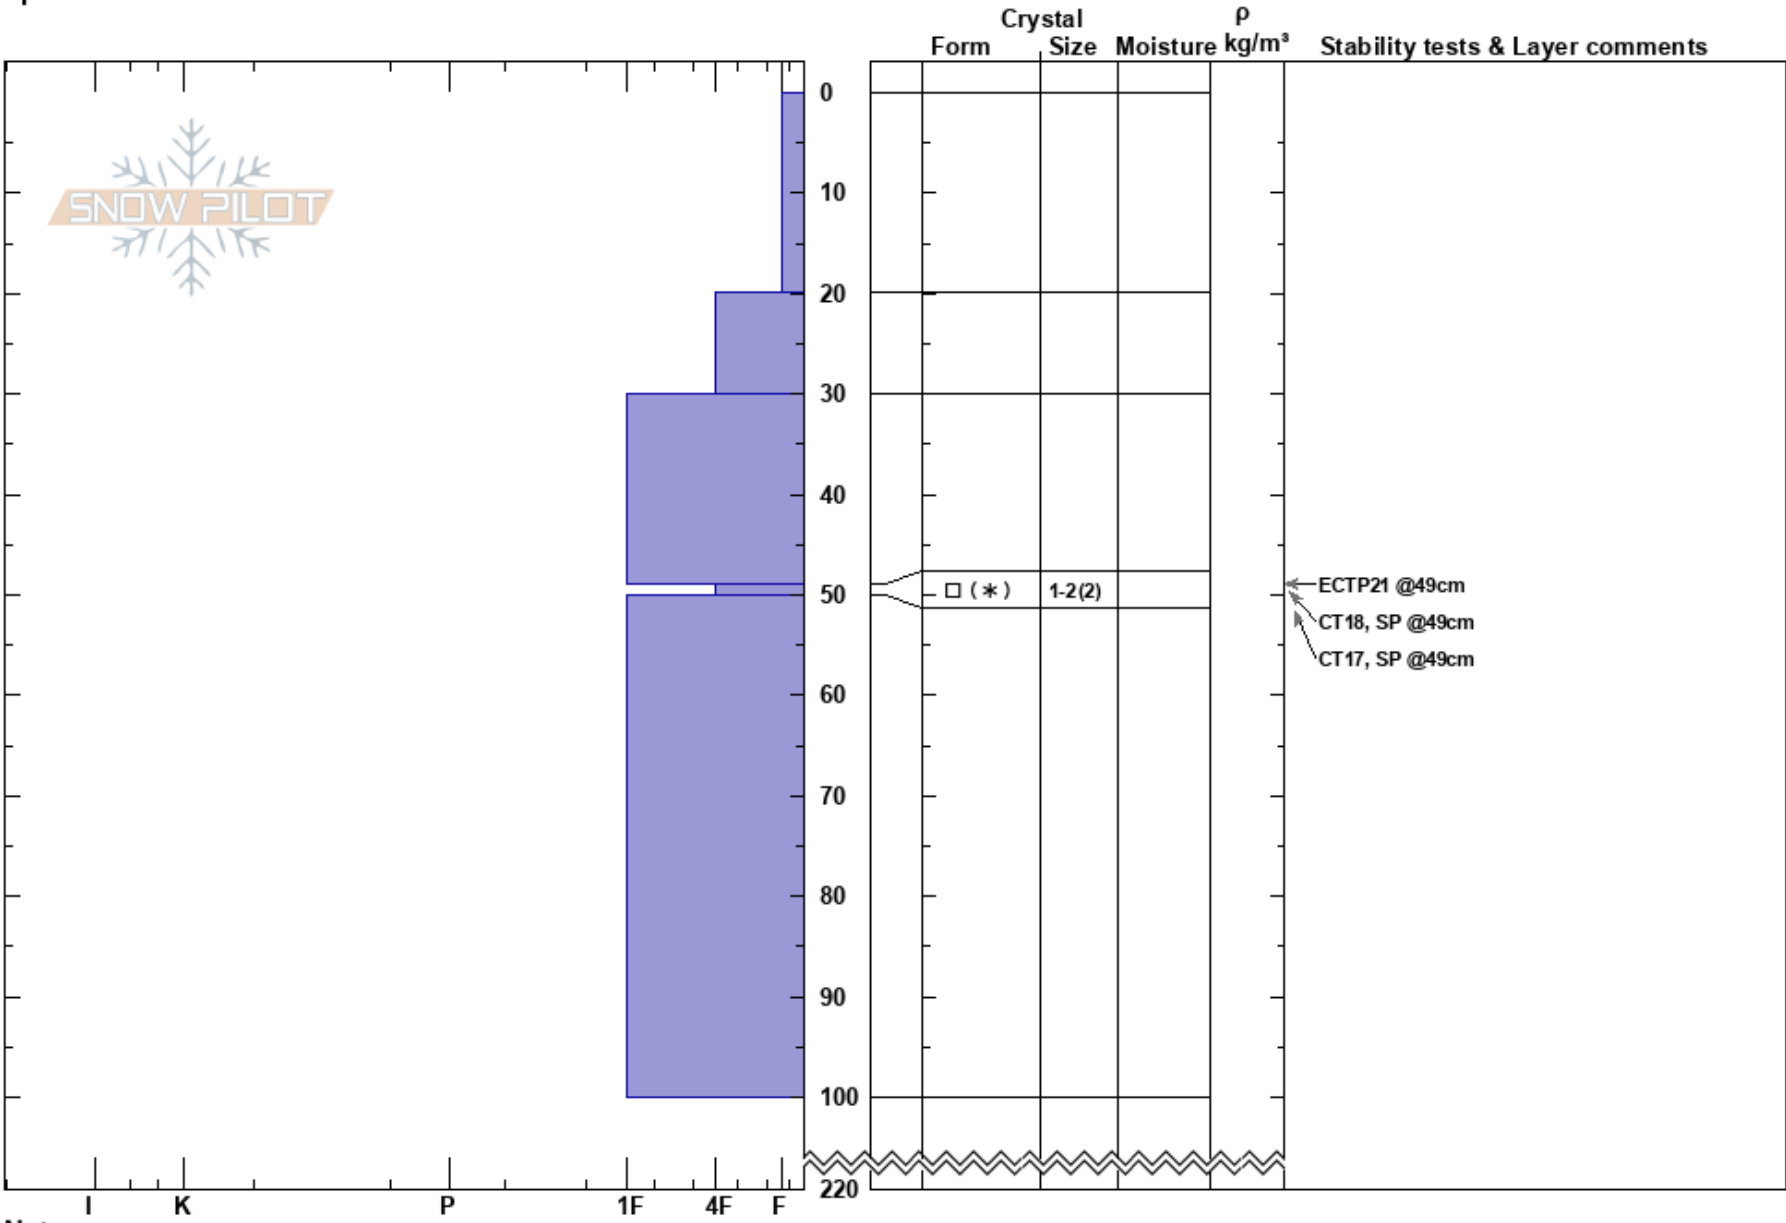

Powder Pig Centre
 Monashee
 BC
 Elevation: 2025 m
 Aspect: E
 Specifics:

Monashee Powder
 23/01/2024 - 08:50
 Co-ord: 11U 401101W 5619107N
 Slope Angle: 32°
 Wind Loading: previous

Stability: HS:220
 Air Temperature: -3.2°C PF:55 49-50cm:Problematic layer
 Sky Cover: BKN
 Precipitation: NO
 Wind: S Light Breeze

Notes: Testing Jan 16 interface on entrance slope to PPC.