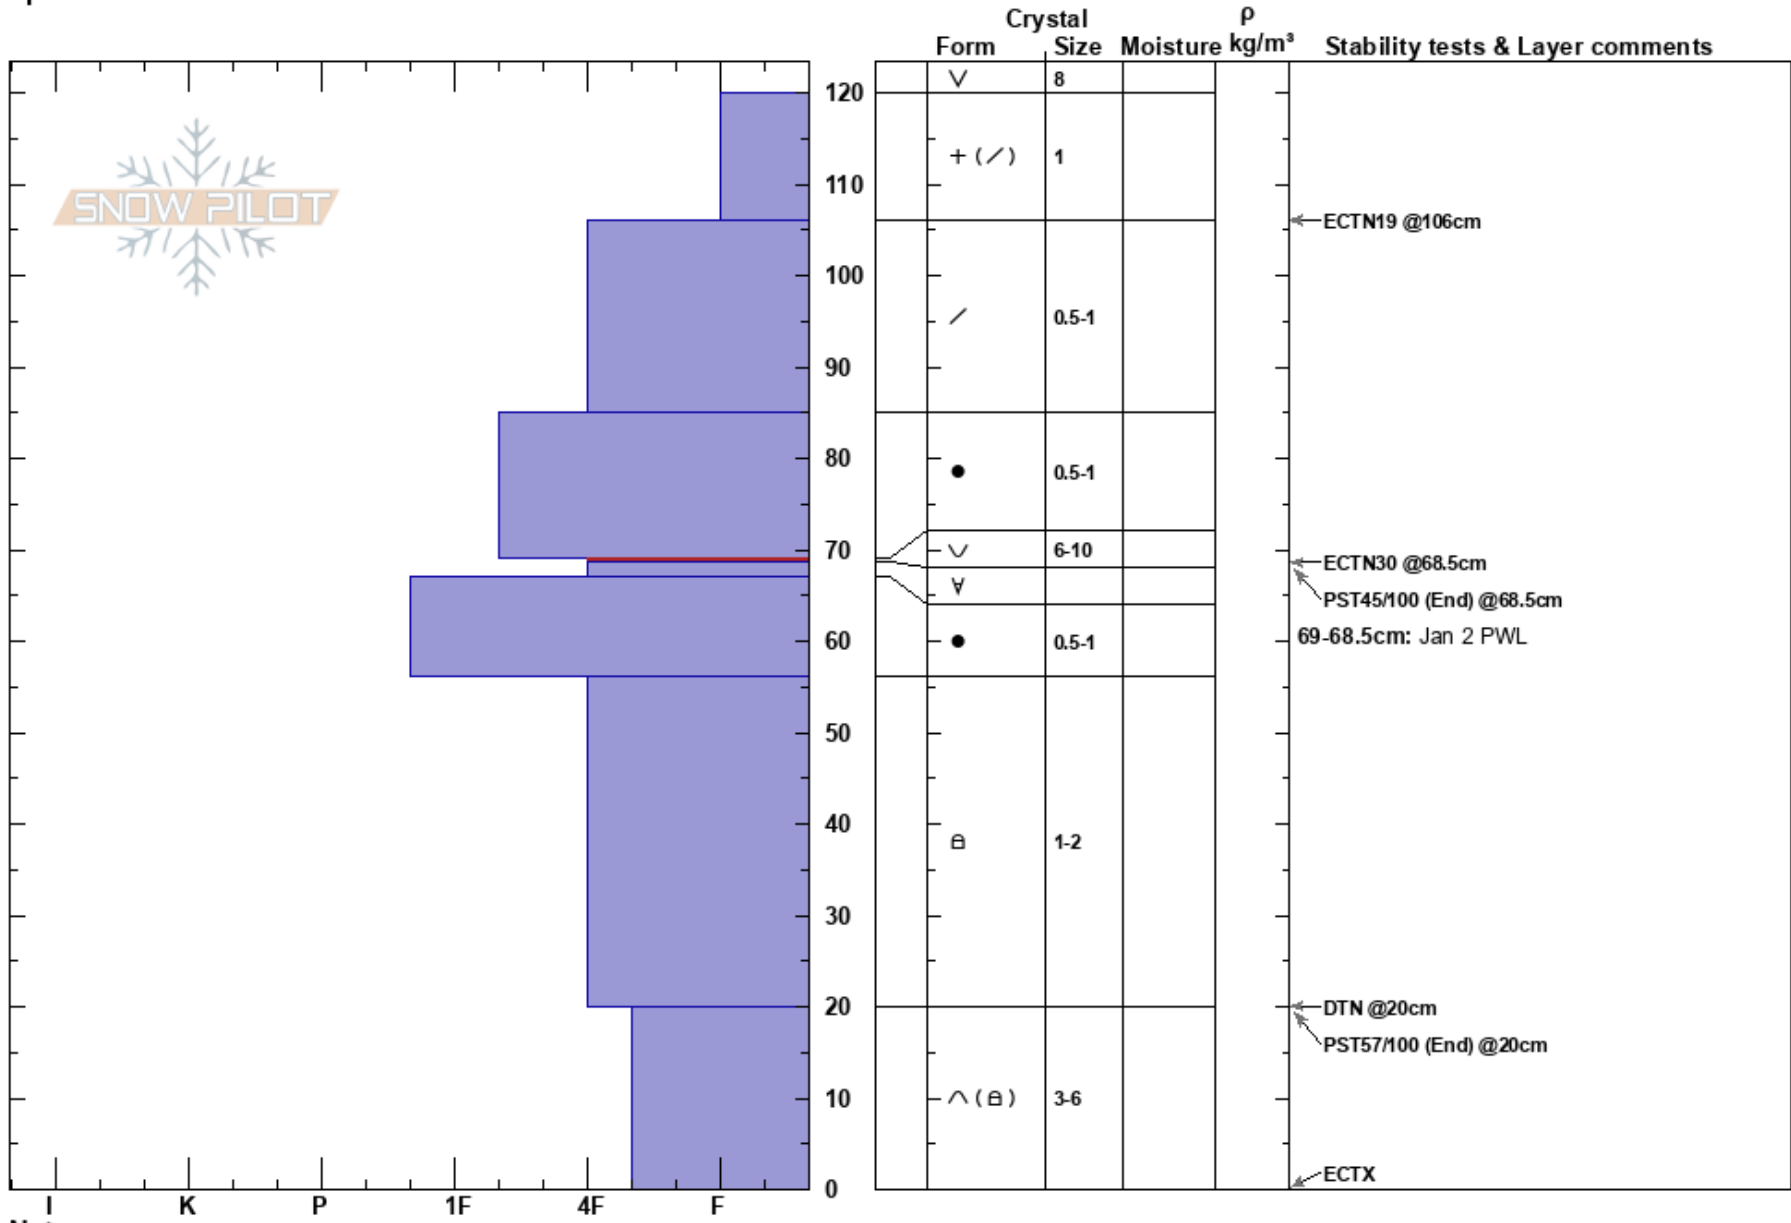

N of Incline Peak
 Carson Range
 NV
 Elevation: 9640 ft
 Aspect: 1°
 Specifics:

Brandon Schwartz
 01/23/2024 - 11:05am
 Co-ord: 39.30045N, -119.95358W
 Slope Angle: 26°
 Wind Loading: no

Stability: Good
 Air Temperature: -5°C
 Sky Cover: FEW
 Precipitation: NO
 Wind: Calm

HS: 120
 PS: 10
 69-68.5cm: Jan 2 PWL
 69-68.5cm: Problematic layer

Notes: Pit dug in near treeline terrain with an intent to compare test results obtained nearby on the same slope on Jan 18.