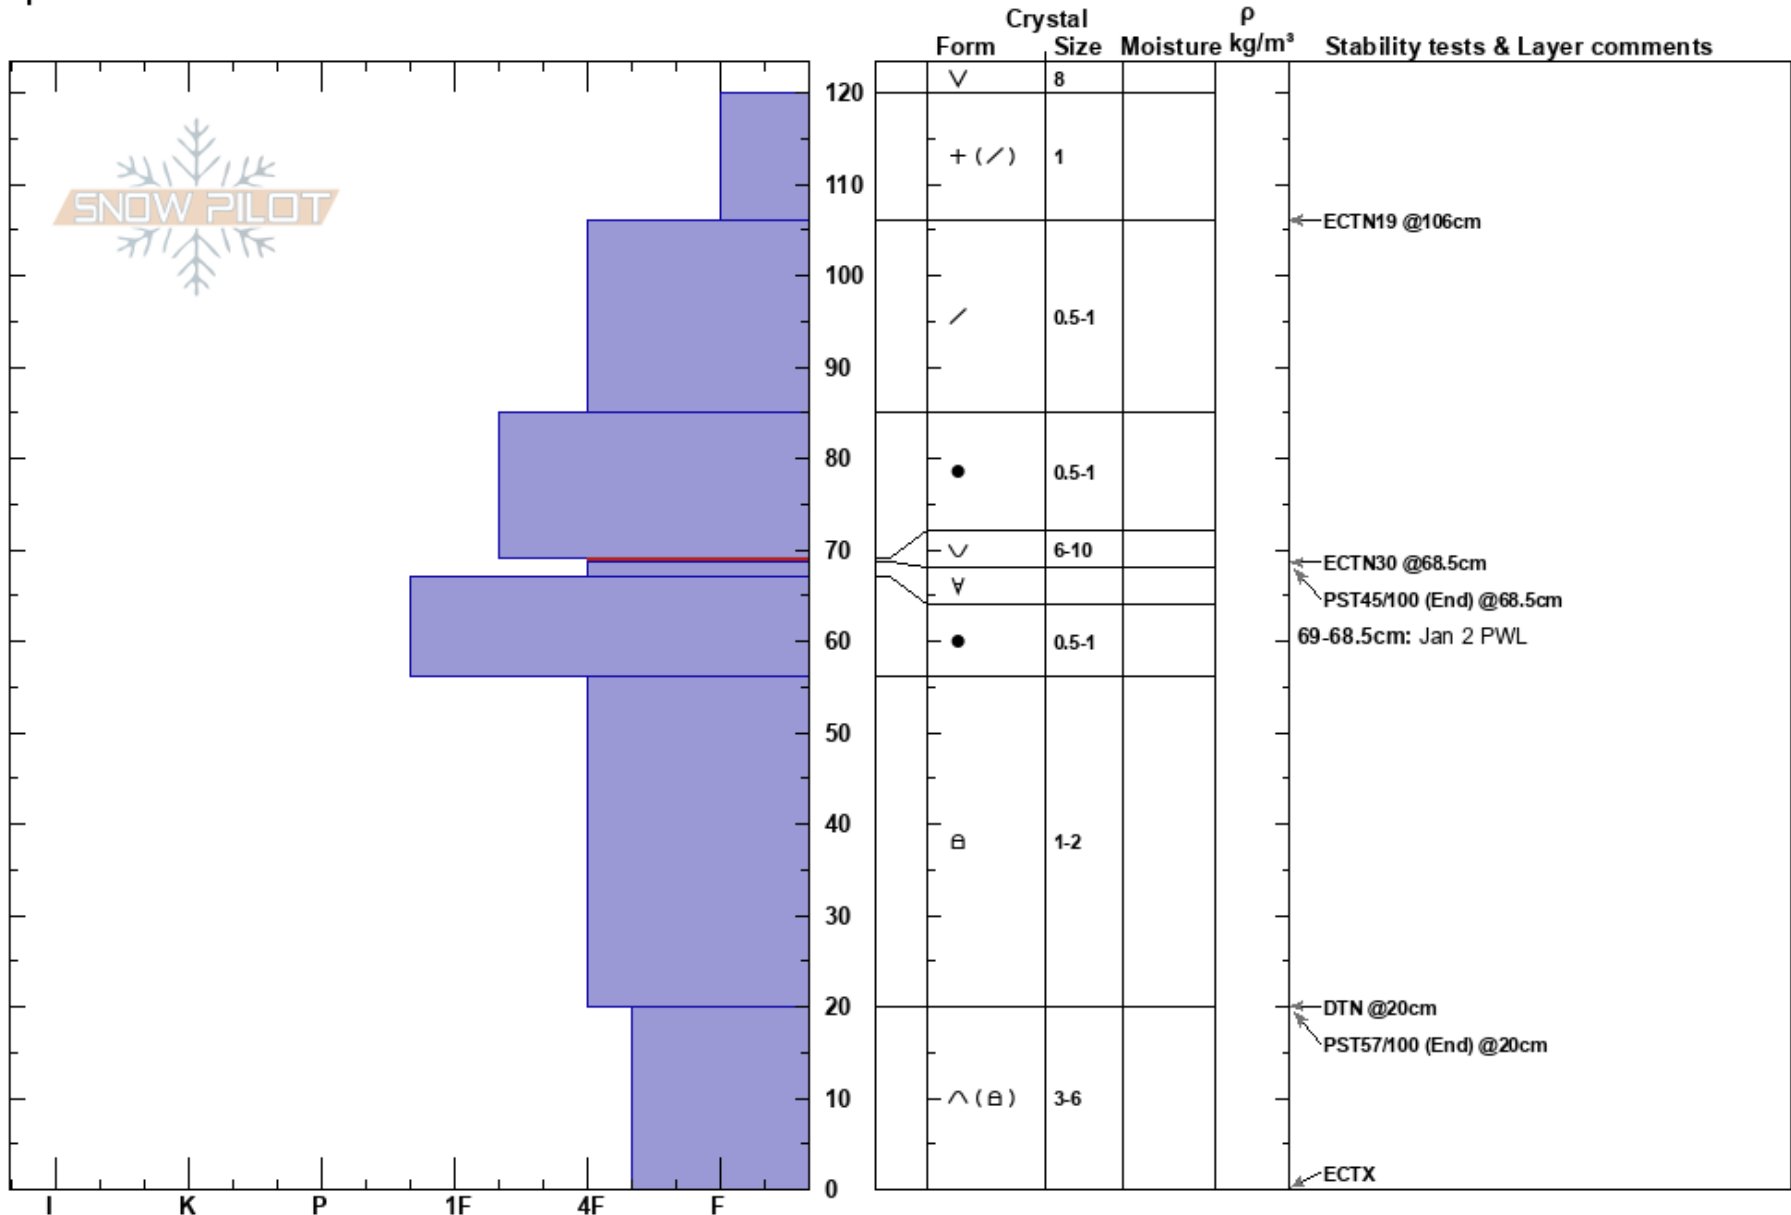

N of Incline Peak
 Carson Range
 NV
 Elevation: 9640 ft
 Aspect: 1°
 Specifics:

Brandon Schwartz
 01/23/2024 - 11:05am
 Co-ord: 39.30045N, -119.95358W
 Slope Angle: 26°
 Wind Loading: no

Stability: Good
 Air Temperature: -5°C
 Sky Cover: FEW
 Precipitation: NO
 Wind: Calm

HS: 120
 PS: 10
 69-68.5cm: Jan 2 PWL
 69-68.5cm: Problematic layer

Notes: Pit dug in near treeline terrain with an intent to compare test results obtained nearby on the same slope on Jan 18.