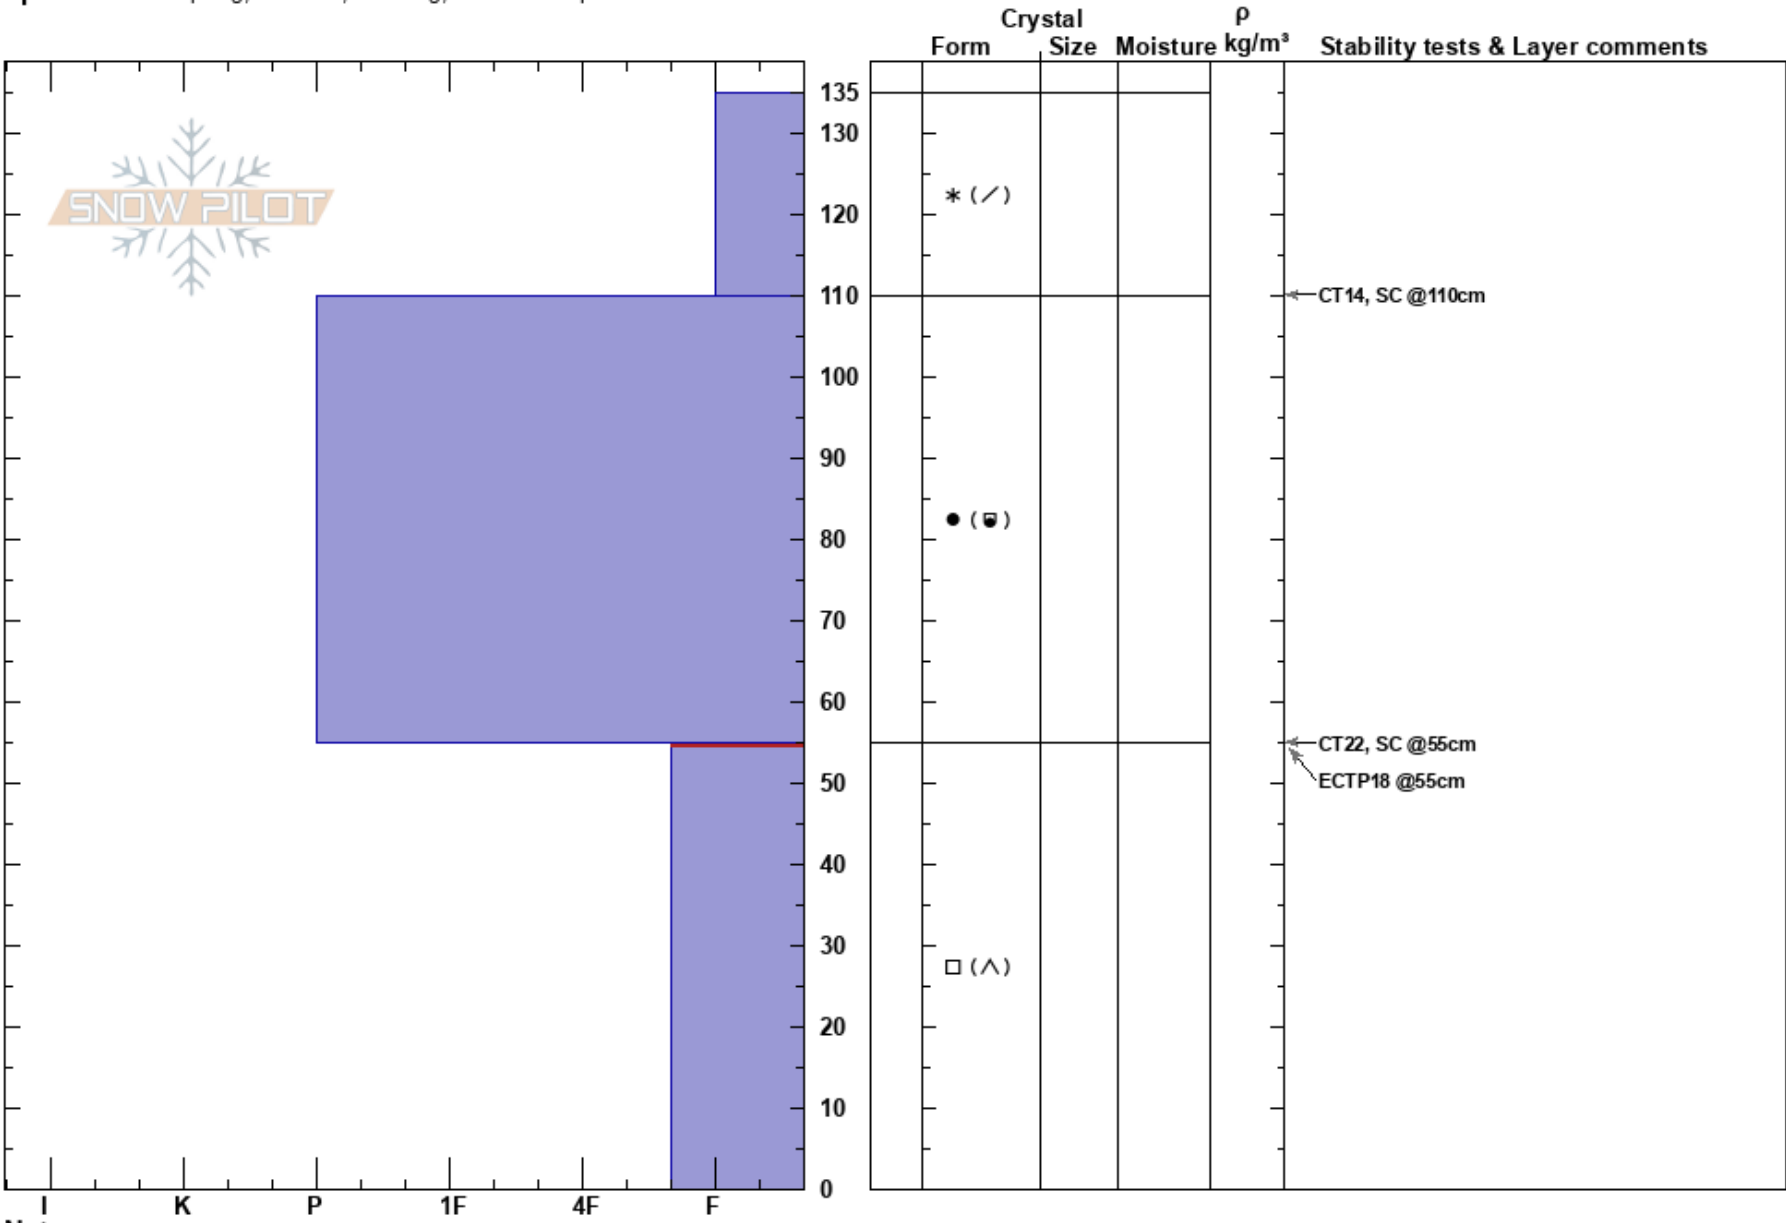

Vail PassL1
 Gore Range
 CO
Elevation: 10860 ft
Aspect: E
Specifics: Collapsing, localized; Cracking; We skied slope

Mike Wallace
 01/21/2024 - 11:00am
Co-ord: 39.53080N, -106.21108W
Slope Angle: 11°
Wind Loading: previous

Stability:
Air Temperature: -4°C
Sky Cover: OVC
Precipitation: S1
Wind: W Light Breeze

HS: 135
PF: 40 55-0cm: Problematic layer
PS: 15

Notes: