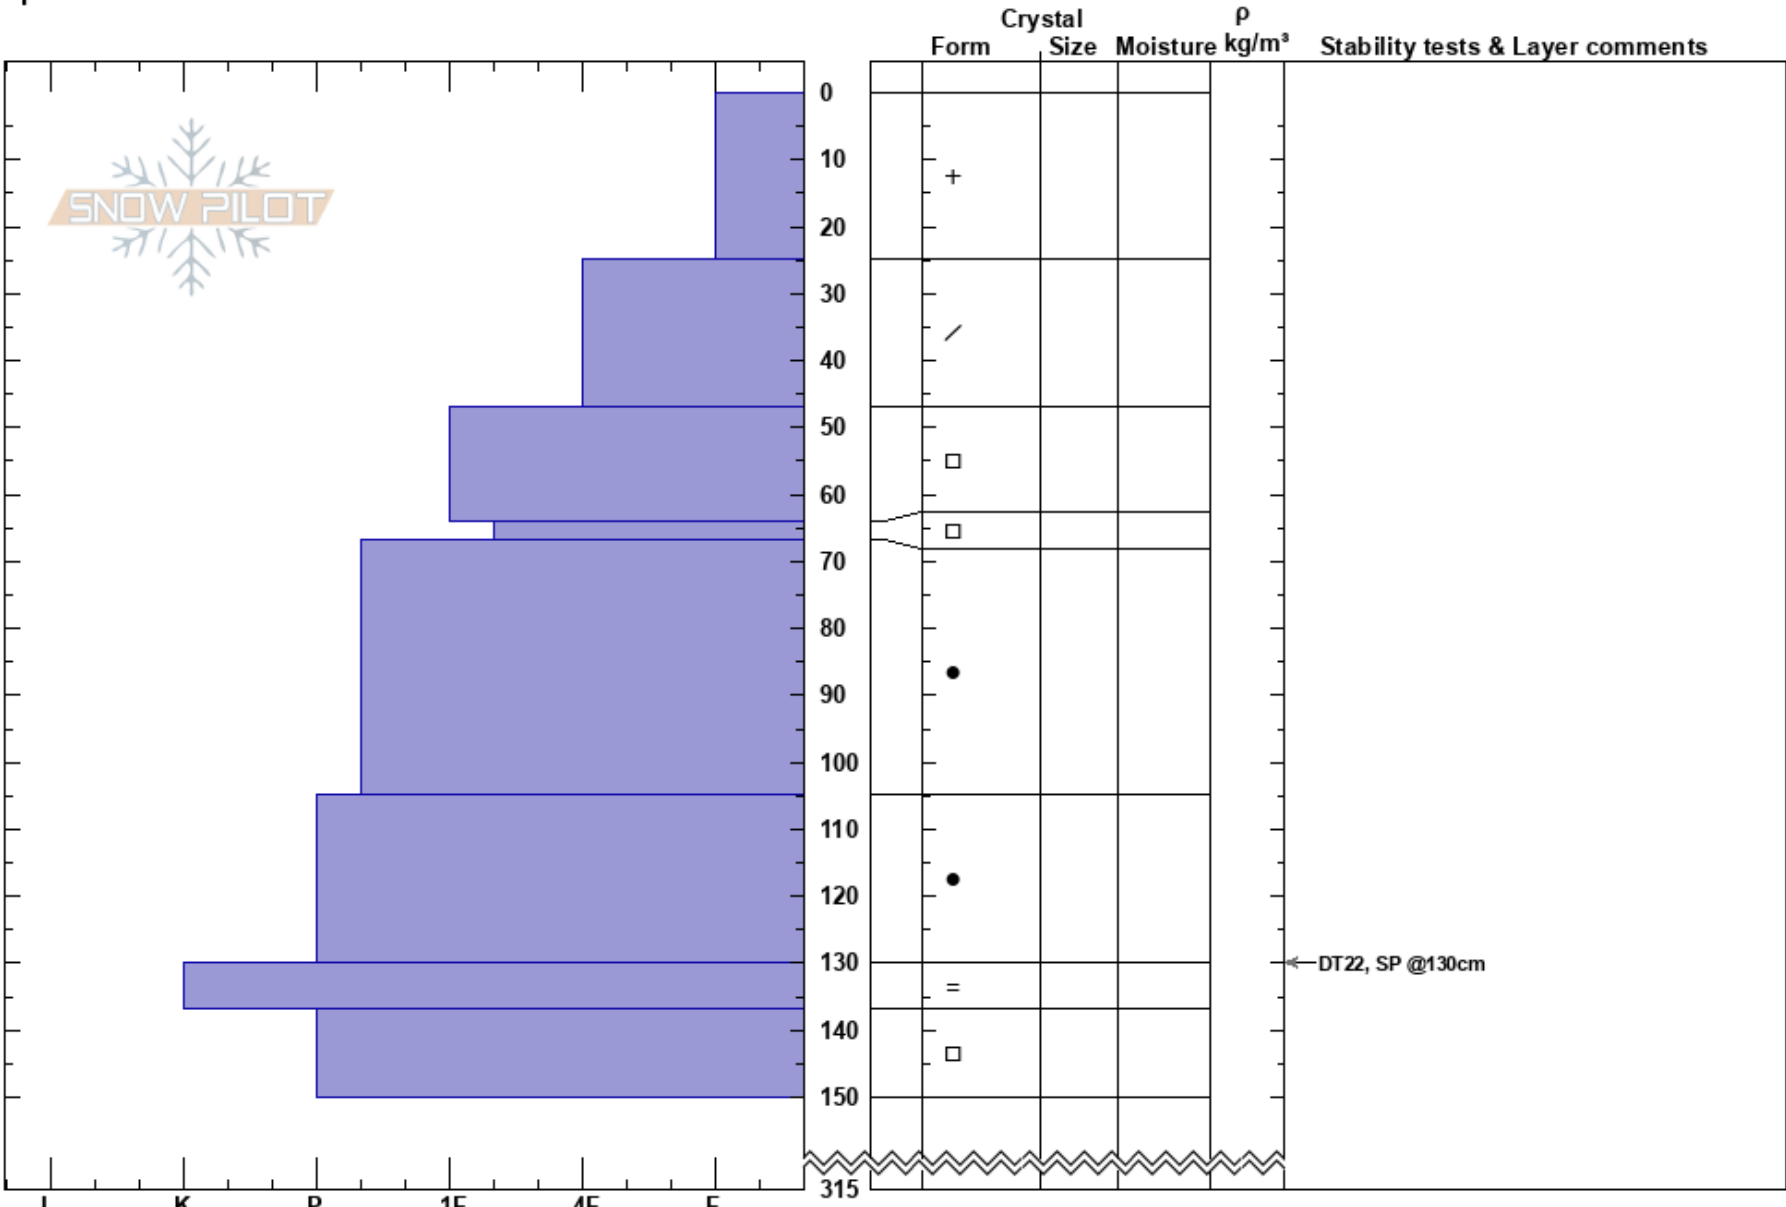

Home Run
 Northern Region
 BC
 Elevation: 1300 m
 Aspect: N
 Specifics:

Andre Ike
 24/01/2018 - 10:00
 Co-ord:
 Slope Angle:
 Wind Loading:

Stability:
 Air Temperature:
 Sky Cover:
 Precipitation:
 Wind:

HS:315 Layer Notes:

Notes: