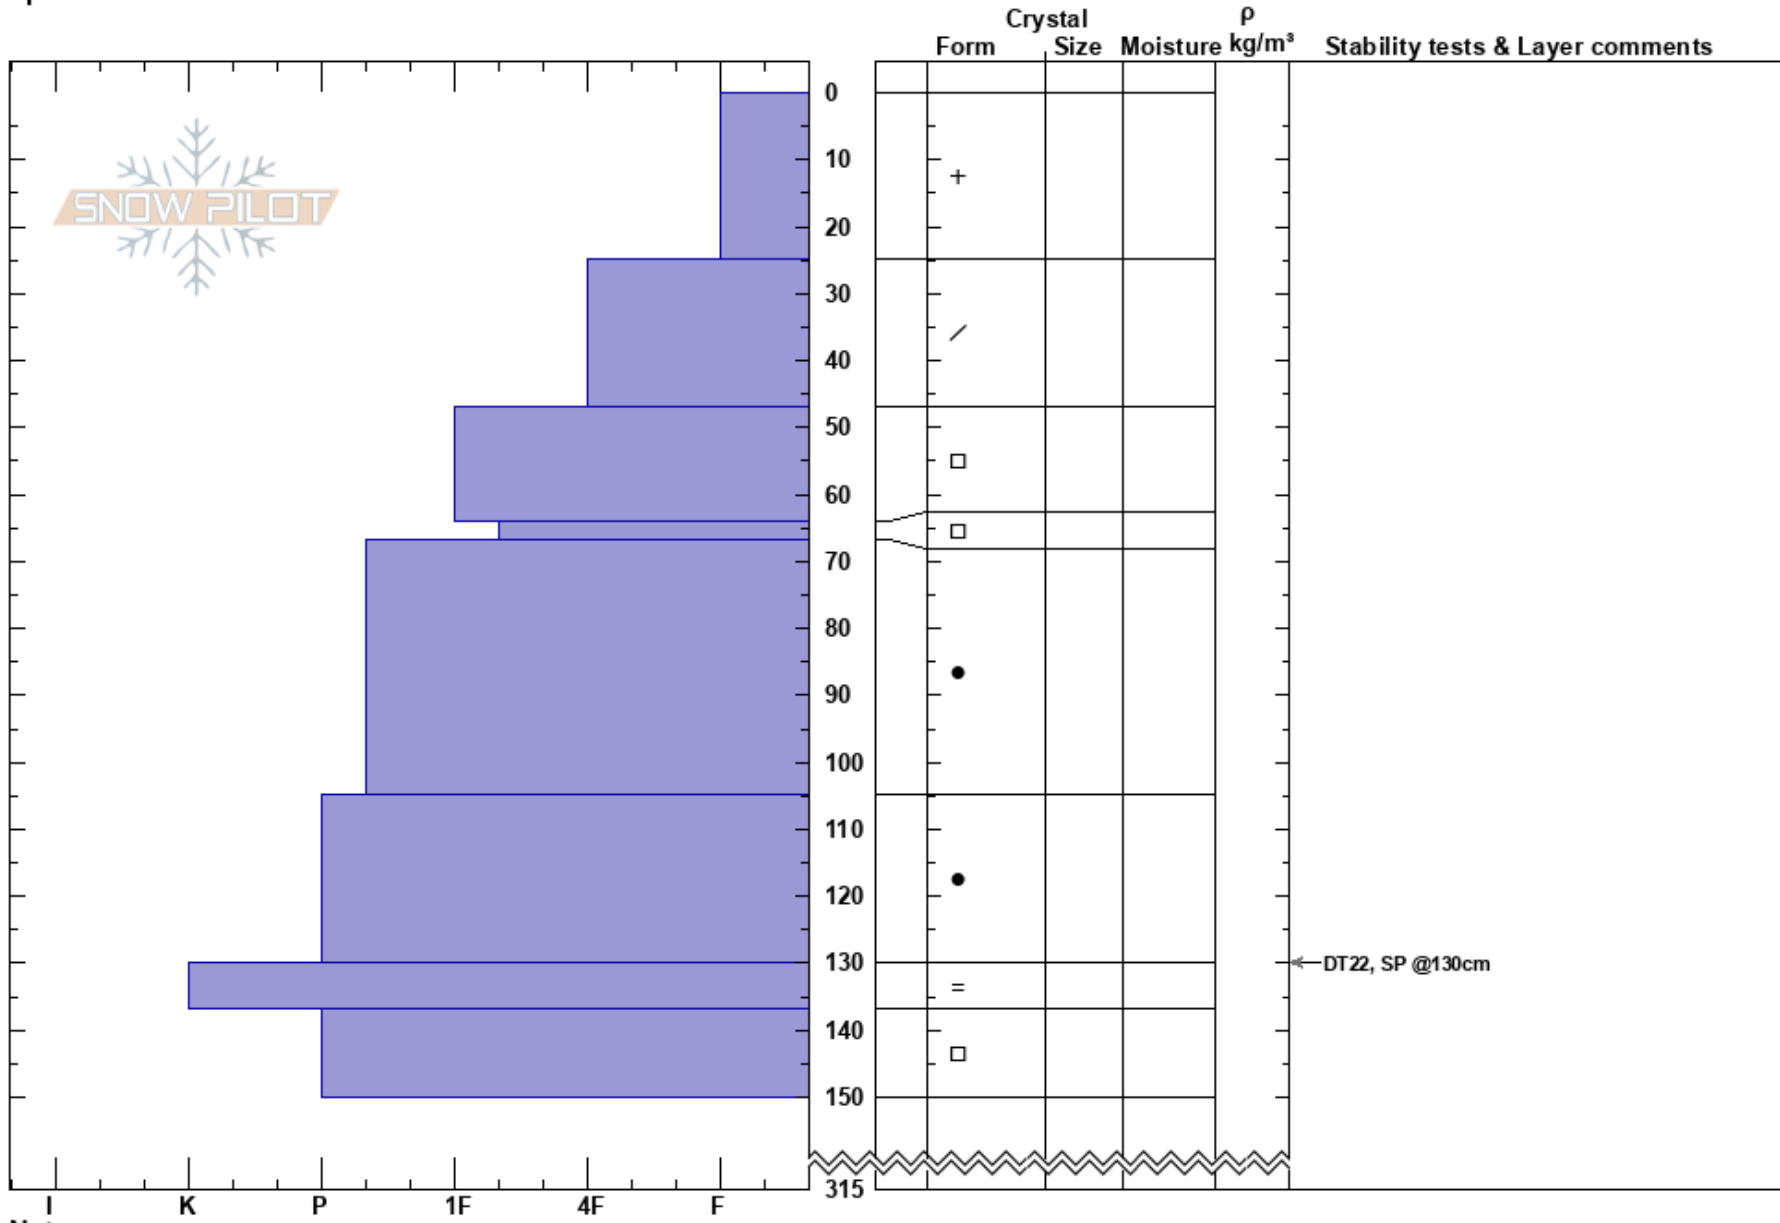

Home Run
Northern Region
BC
Elevation: 1300 m
Aspect: N
Specifics:

Andre Ike
24/01/2018 - 10:00
Co-ord:
Slope Angle:
Wind Loading:

Stability:
Air Temperature:
Sky Cover:
Precipitation:
Wind:
HS:315
Layer Notes: