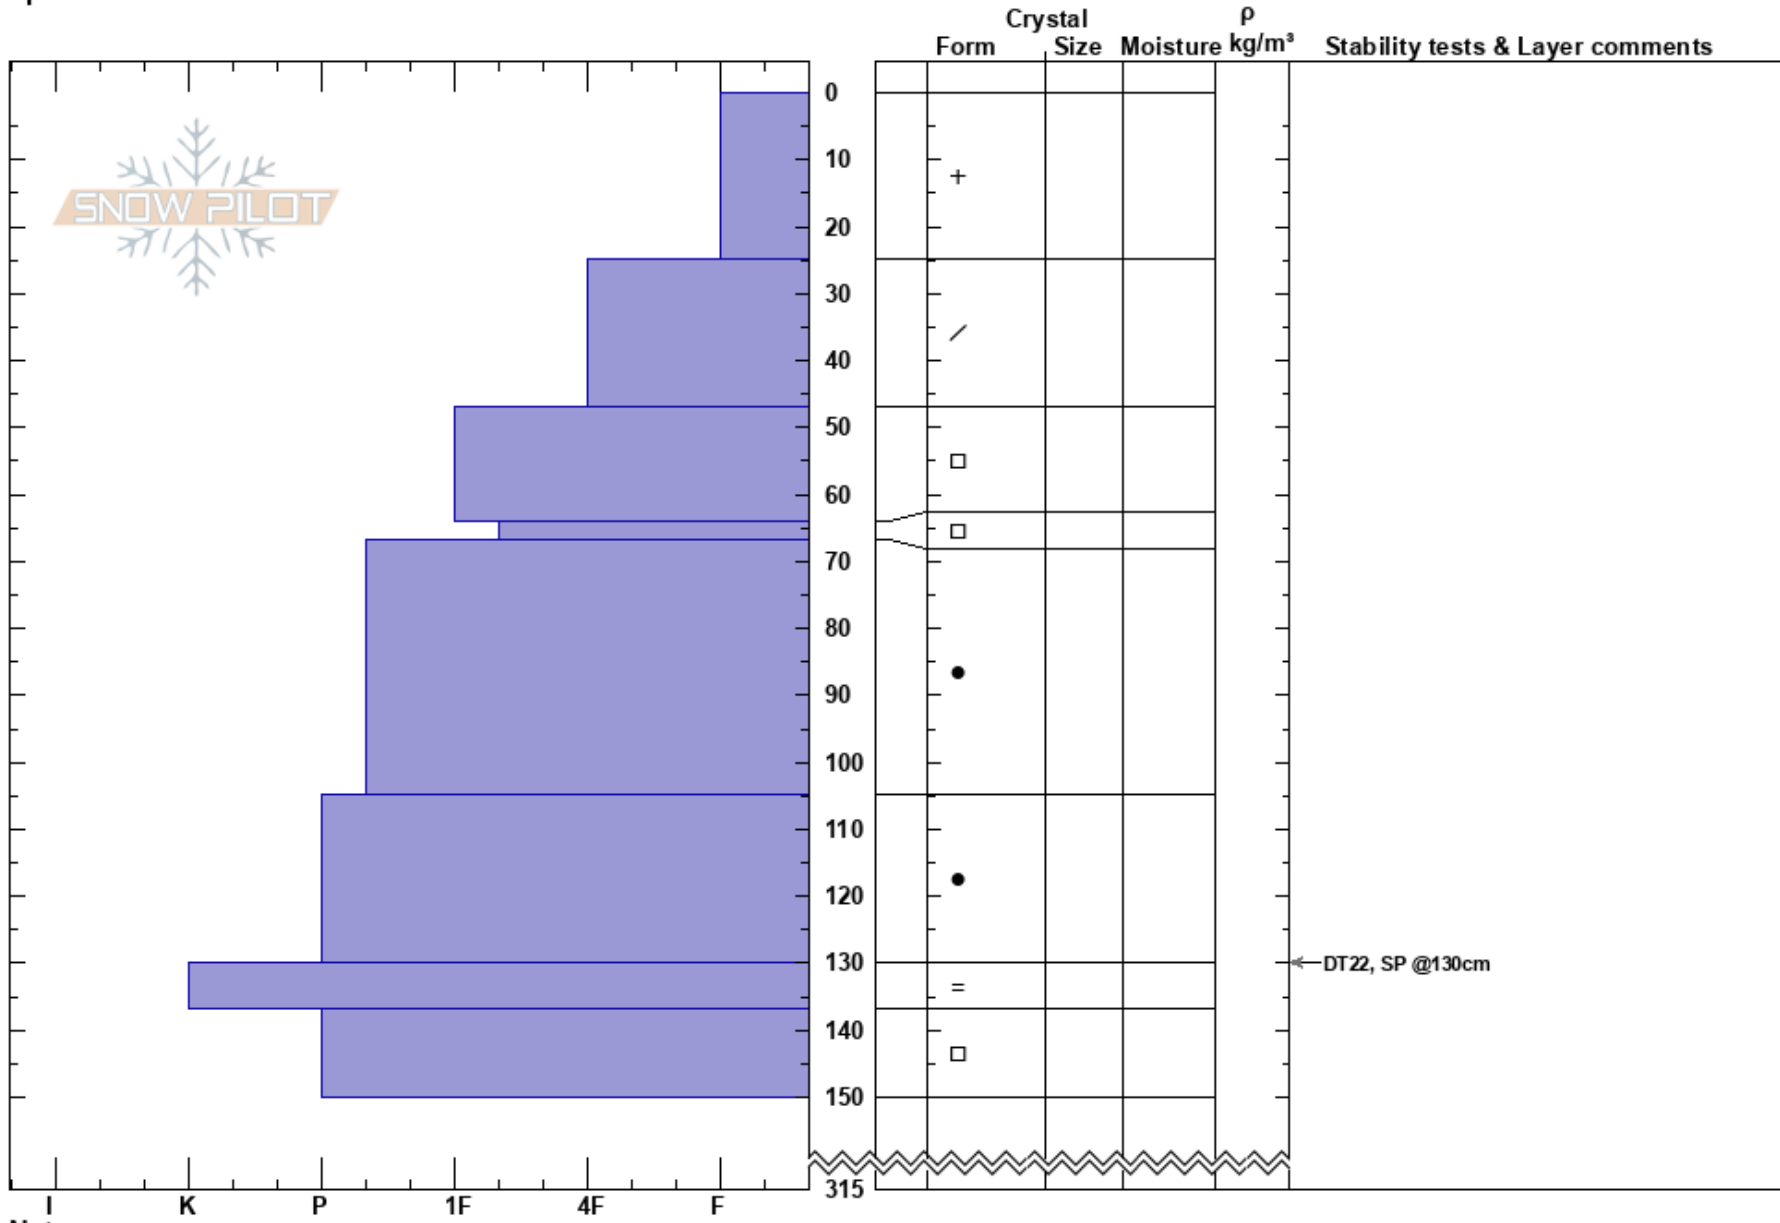

Home Run
 Northern Region
 BC
 Elevation: 1300 m
 Aspect: N
 Specifics:

Andre Ike
 24/01/2018 - 10:00
 Co-ord:
 Slope Angle:
 Wind Loading:

Stability:
 Air Temperature:
 Sky Cover:
 Precipitation:
 Wind:

HS:315

Layer Notes:

Notes: