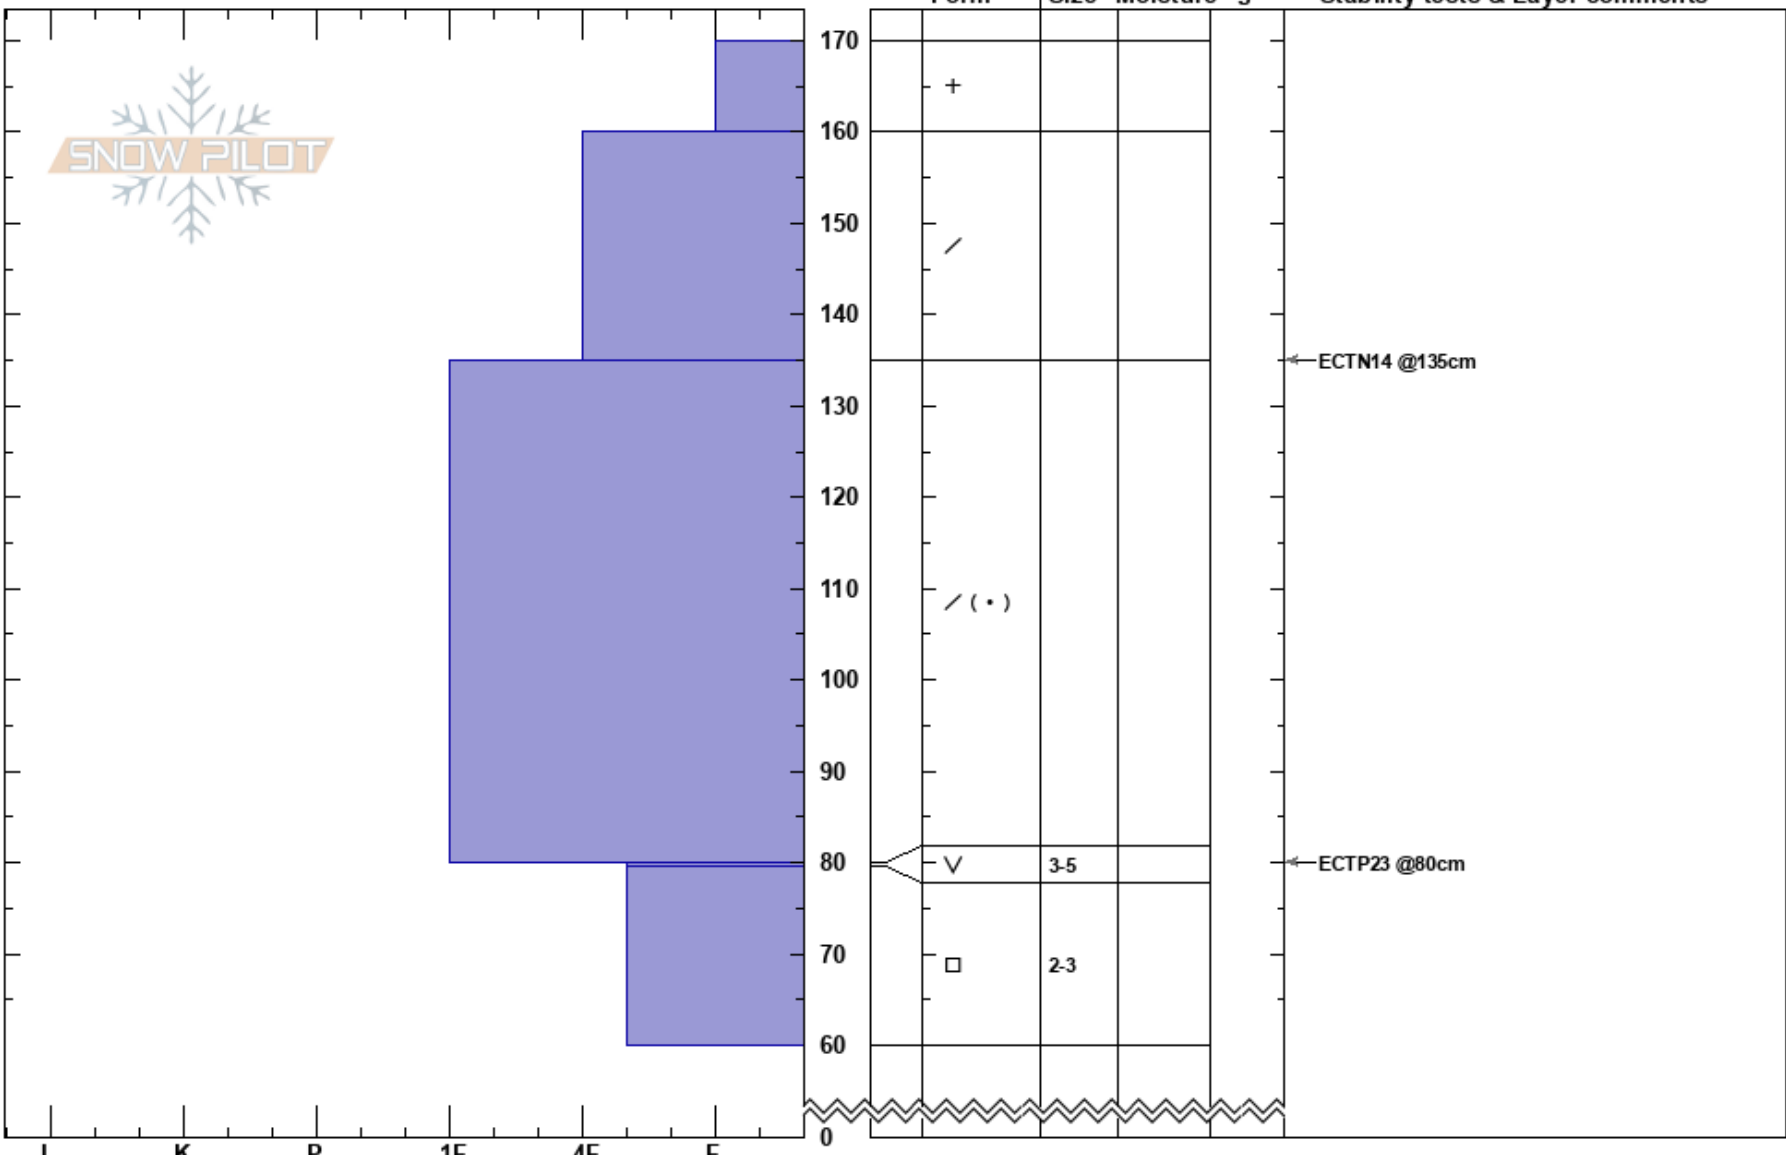

Cabin Cr. Football fld  
 Palisades  
 WY  
 Elevation: 8300 ft  
 Aspect: NE  
 Specifics: Pit is adjacent to avalanche: crown;

John Wauters  
 01/22/2024 - 1:00pm  
 Co-ord: 43.37258N, -111.06118W  
 Slope Angle: 35°  
 Wind Loading:

Stability:  
 Air Temperature:  
 Sky Cover:  
 Precipitation:  
 Wind:  
 HS:170  
 80-79.5cm: Problematic layer

Notes: