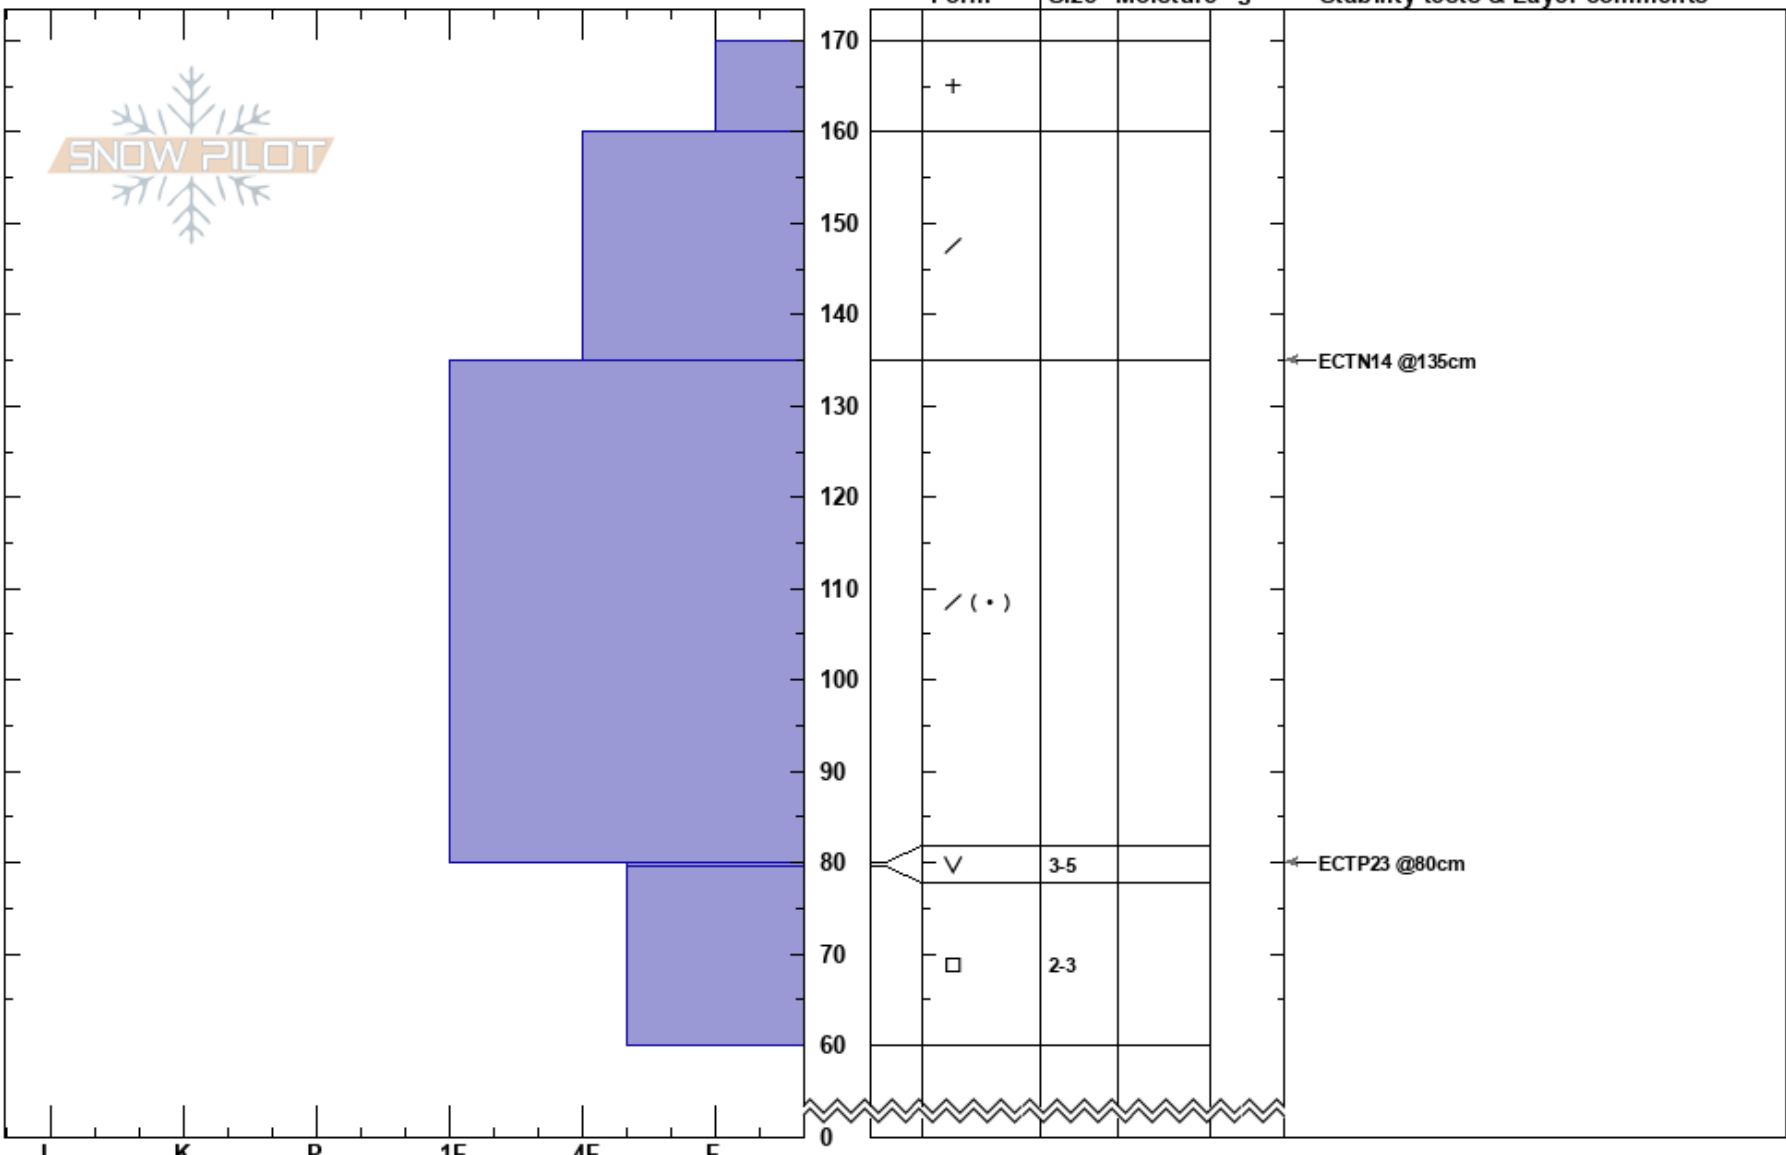

Cabin Cr. Football fld
 Palisades
 WY
 Elevation: 8300 ft
 Aspect: NE
 Specifics: Pit is adjacent to avalanche: crown;

John Wauters
 01/22/2024 - 1:00pm
 Co-ord: 43.37258N, -111.06118W
 Slope Angle: 35°
 Wind Loading:

Stability:
 Air Temperature:
 Sky Cover:
 Precipitation:
 Wind:

HS:170
 80-79.5cm: Problematic layer

Notes: