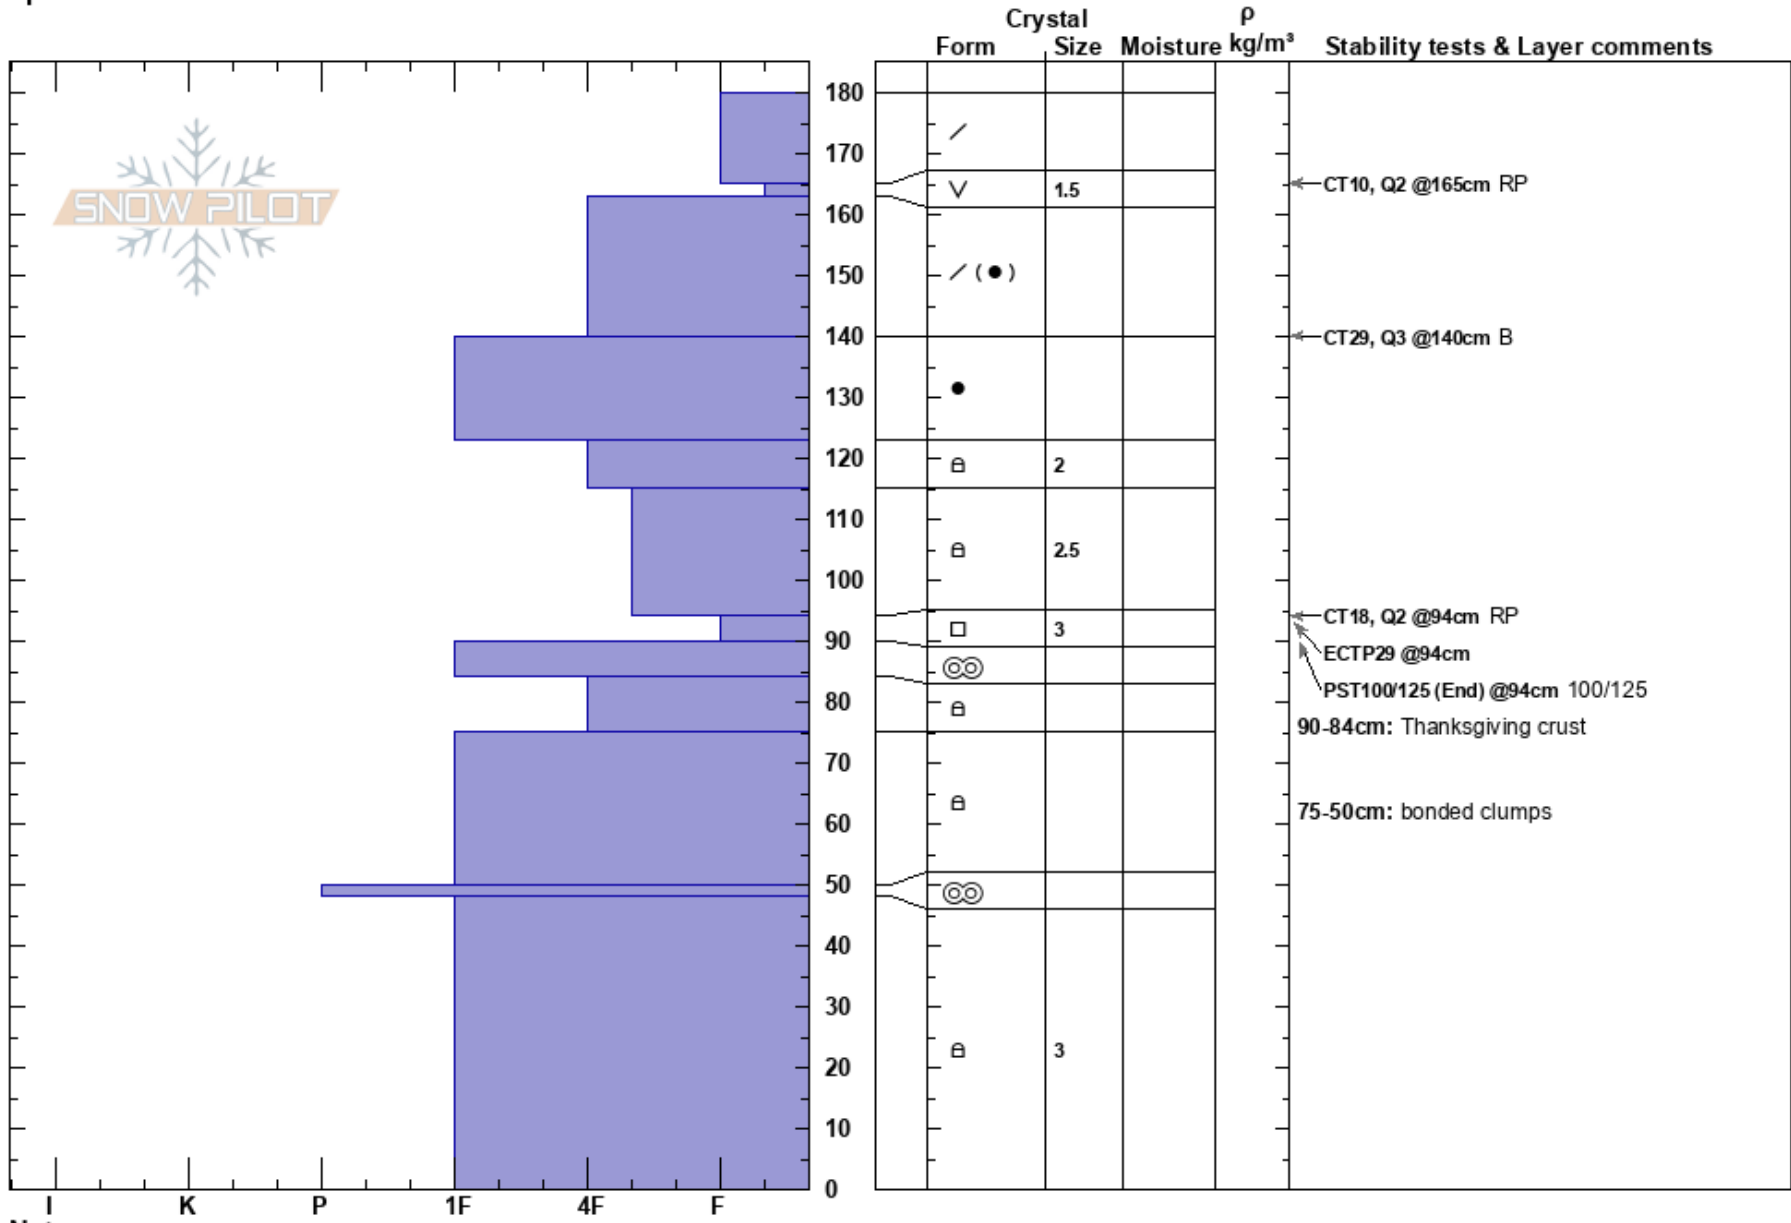

Angle Mountain  
 Absaroka  
 WY  
 Elevation: 9485 ft  
 Aspect: E  
 Specifics:

jamie weeks  
 01/24/2018 - 11:44am  
 Co-ord: 43.81855N, -110.17652W  
 Slope Angle: 27°  
 Wind Loading:

Stability:  
 Air Temperature: 1°C  
 Sky Cover: FEW  
 Precipitation: NO  
 Wind: Calm  
 HS:180  
 PF:45  
 PS:25  
 94-90cm: Problematic layer  
 90-84cm: Thanksgiving crust  
 75-50cm: bonded clumps