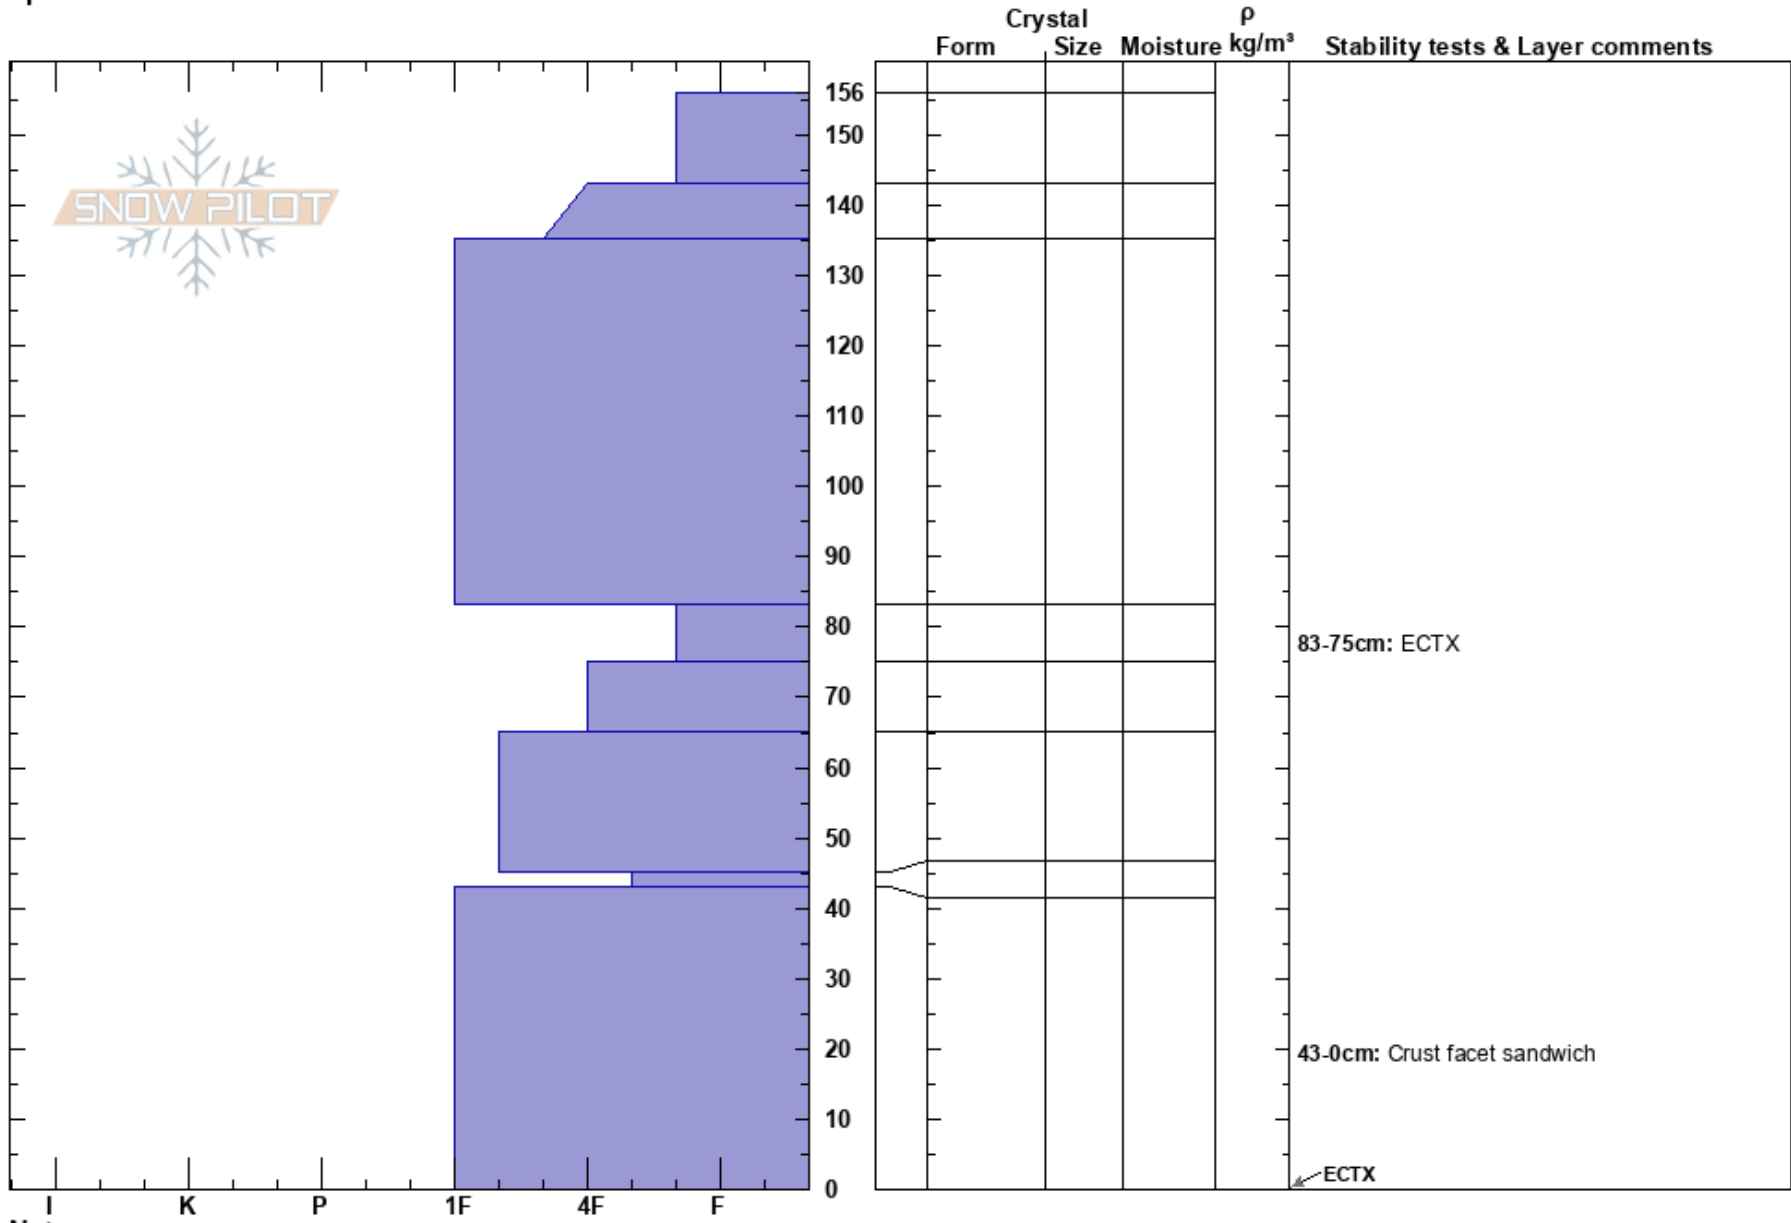

Trailer Park
 Uinta Range
 UT
Elevation: 10322 ft
Aspect: 277°
Specifics:

Craig Gordon
 01/22/2024 - 1:00pm
Co-ord: 40.83574N, -111.07467W
Slope Angle: 26°
Wind Loading: previous

Stability:
Air Temperature:
Sky Cover: OVC
Precipitation: NO
Wind: SE Moderate

Layer Notes:
 83-75cm: ECTX
 83-75cm: Problematic layer
 43-0cm: Crust facet sandwich

Notes: