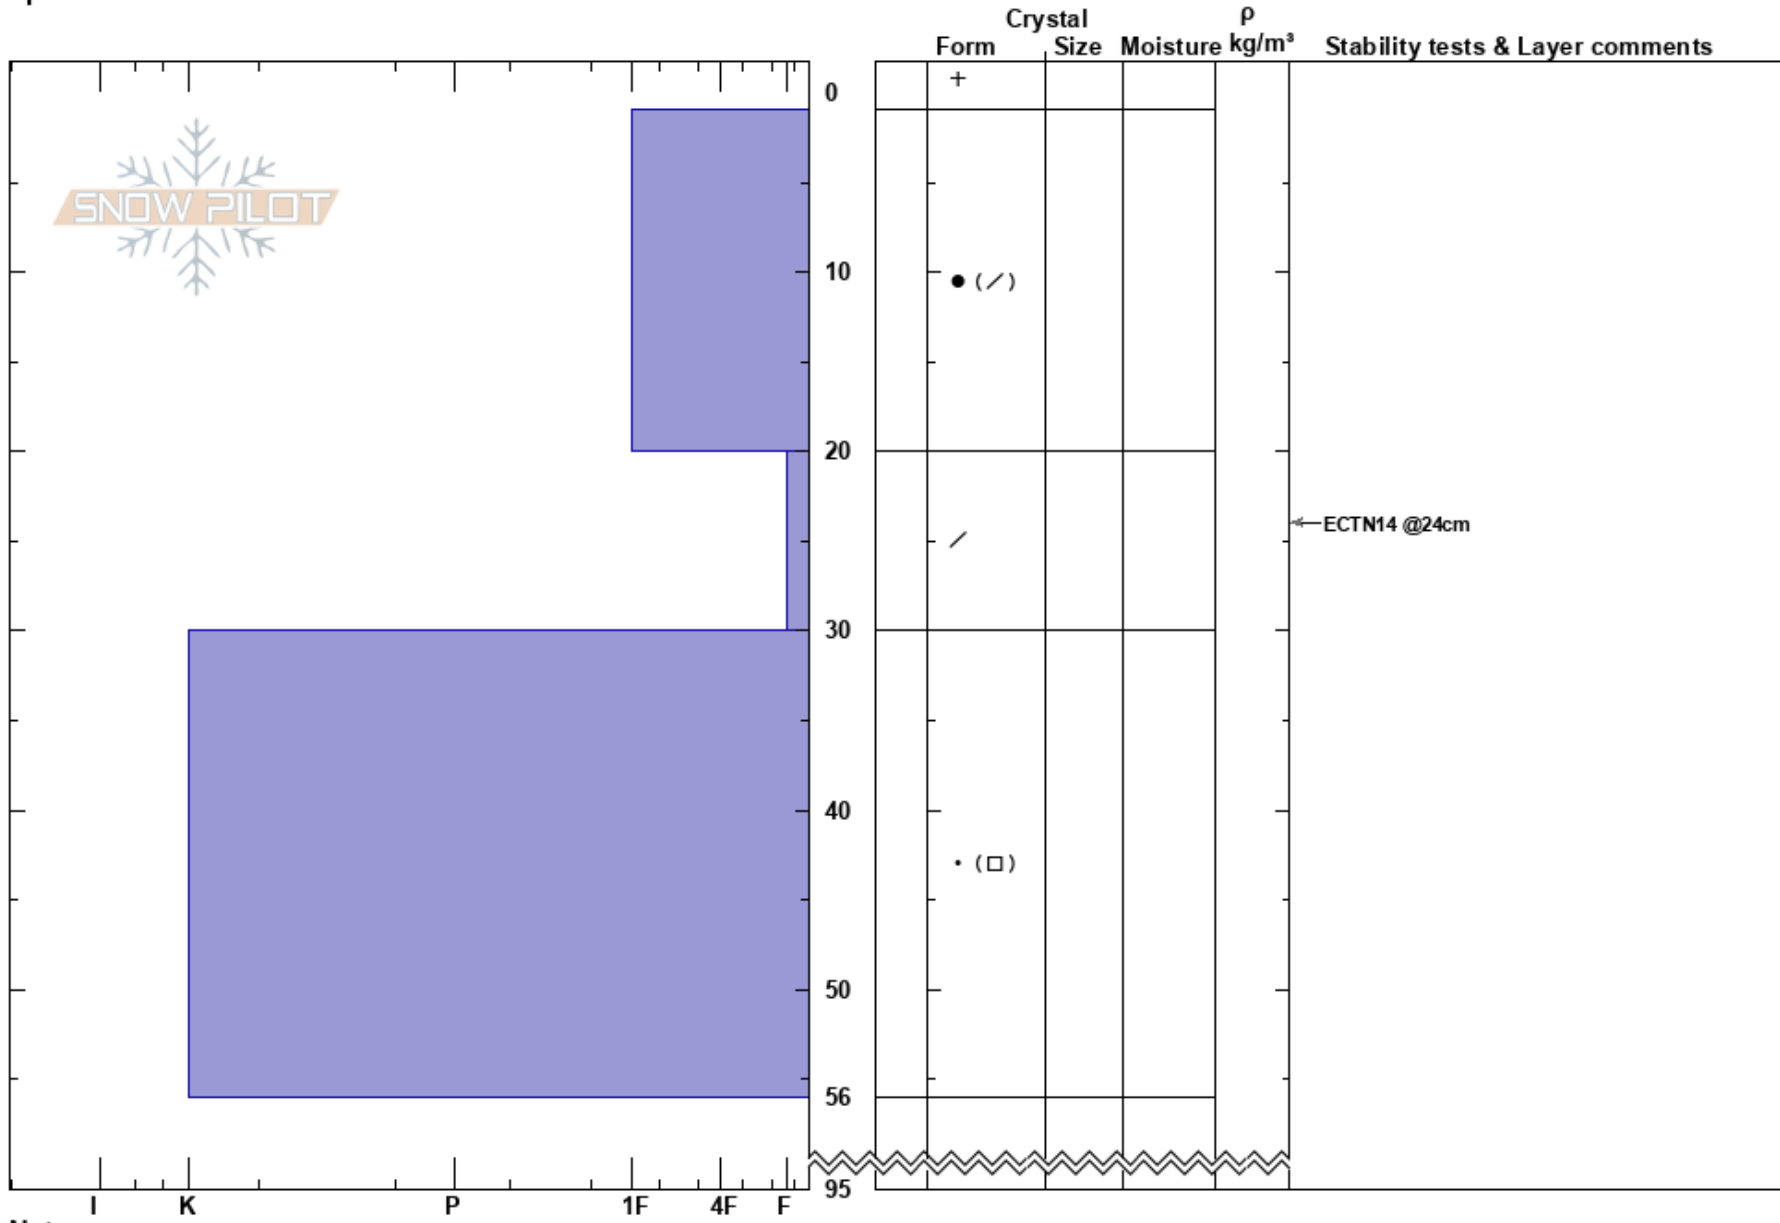

Lillskarven
 Funäsfjällen
 Sweden
Elevation: 857 m
Aspect: SE
Specifics:

Matilda Johansson
 23/01/2024 - 12:45
Co-ord: 33V 367429E 6937587N
Slope Angle: 10°
Wind Loading: yes

Stability: HS:95
Air Temperature: -1.6°C **PF:** 15 **20-30cm:** Problematic layer
Sky Cover: OVC
Precipitation: S-1
Wind: NW Moderate

Notes: Open trees.