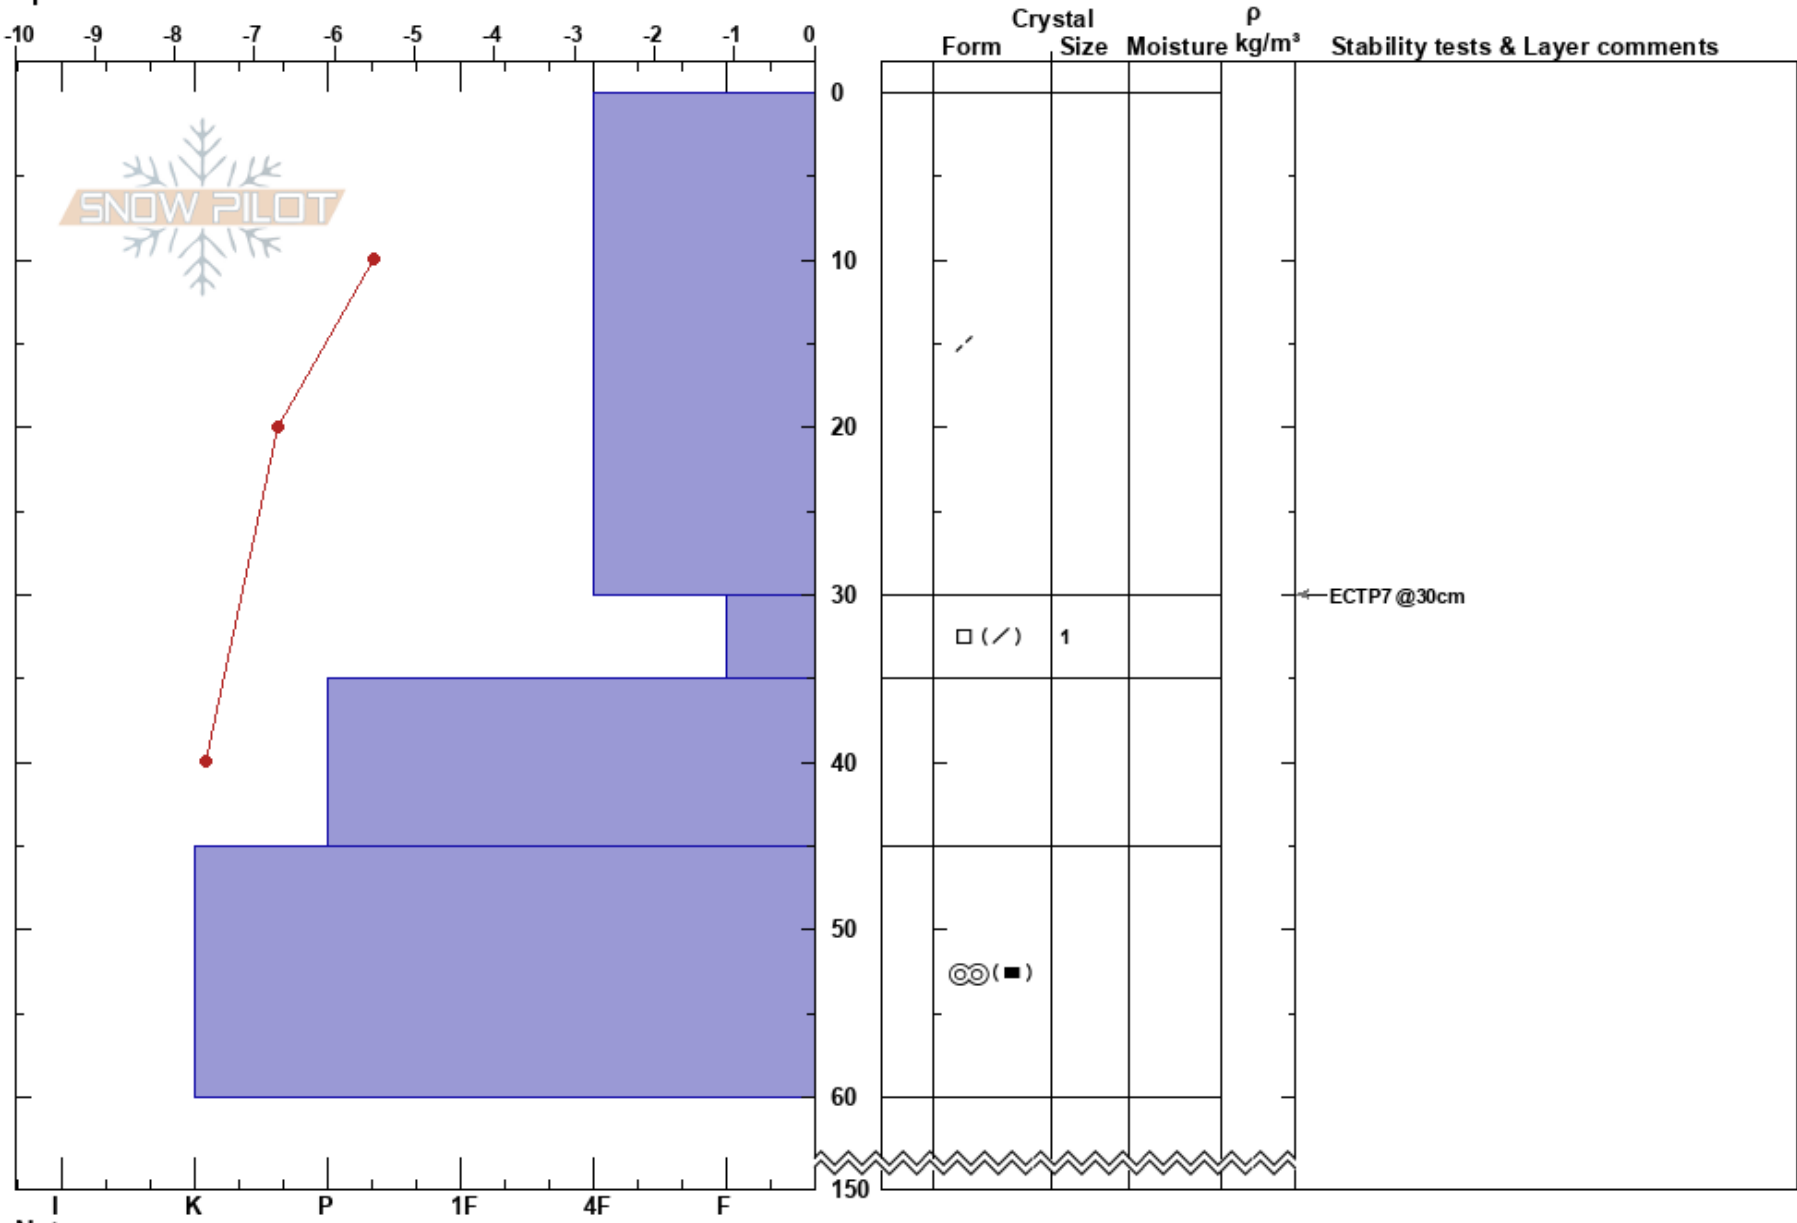

Borkan CS
 Borkafjället
 Sweden
Elevation: 880 m
Aspect: SE
Specifics:

Sebastian Wiklund
 23/01/2024 - 11:00
Co-ord: 65.20475N, 15.44206E
Slope Angle: 25°
Wind Loading: yes

Stability: HS:150 **Layer Notes:**
Air Temperature: -2.8°C
Sky Cover: BKN
Precipitation: NO
Wind: NW Moderate

Notes: FC under skaren där snötäcket var tunnare.