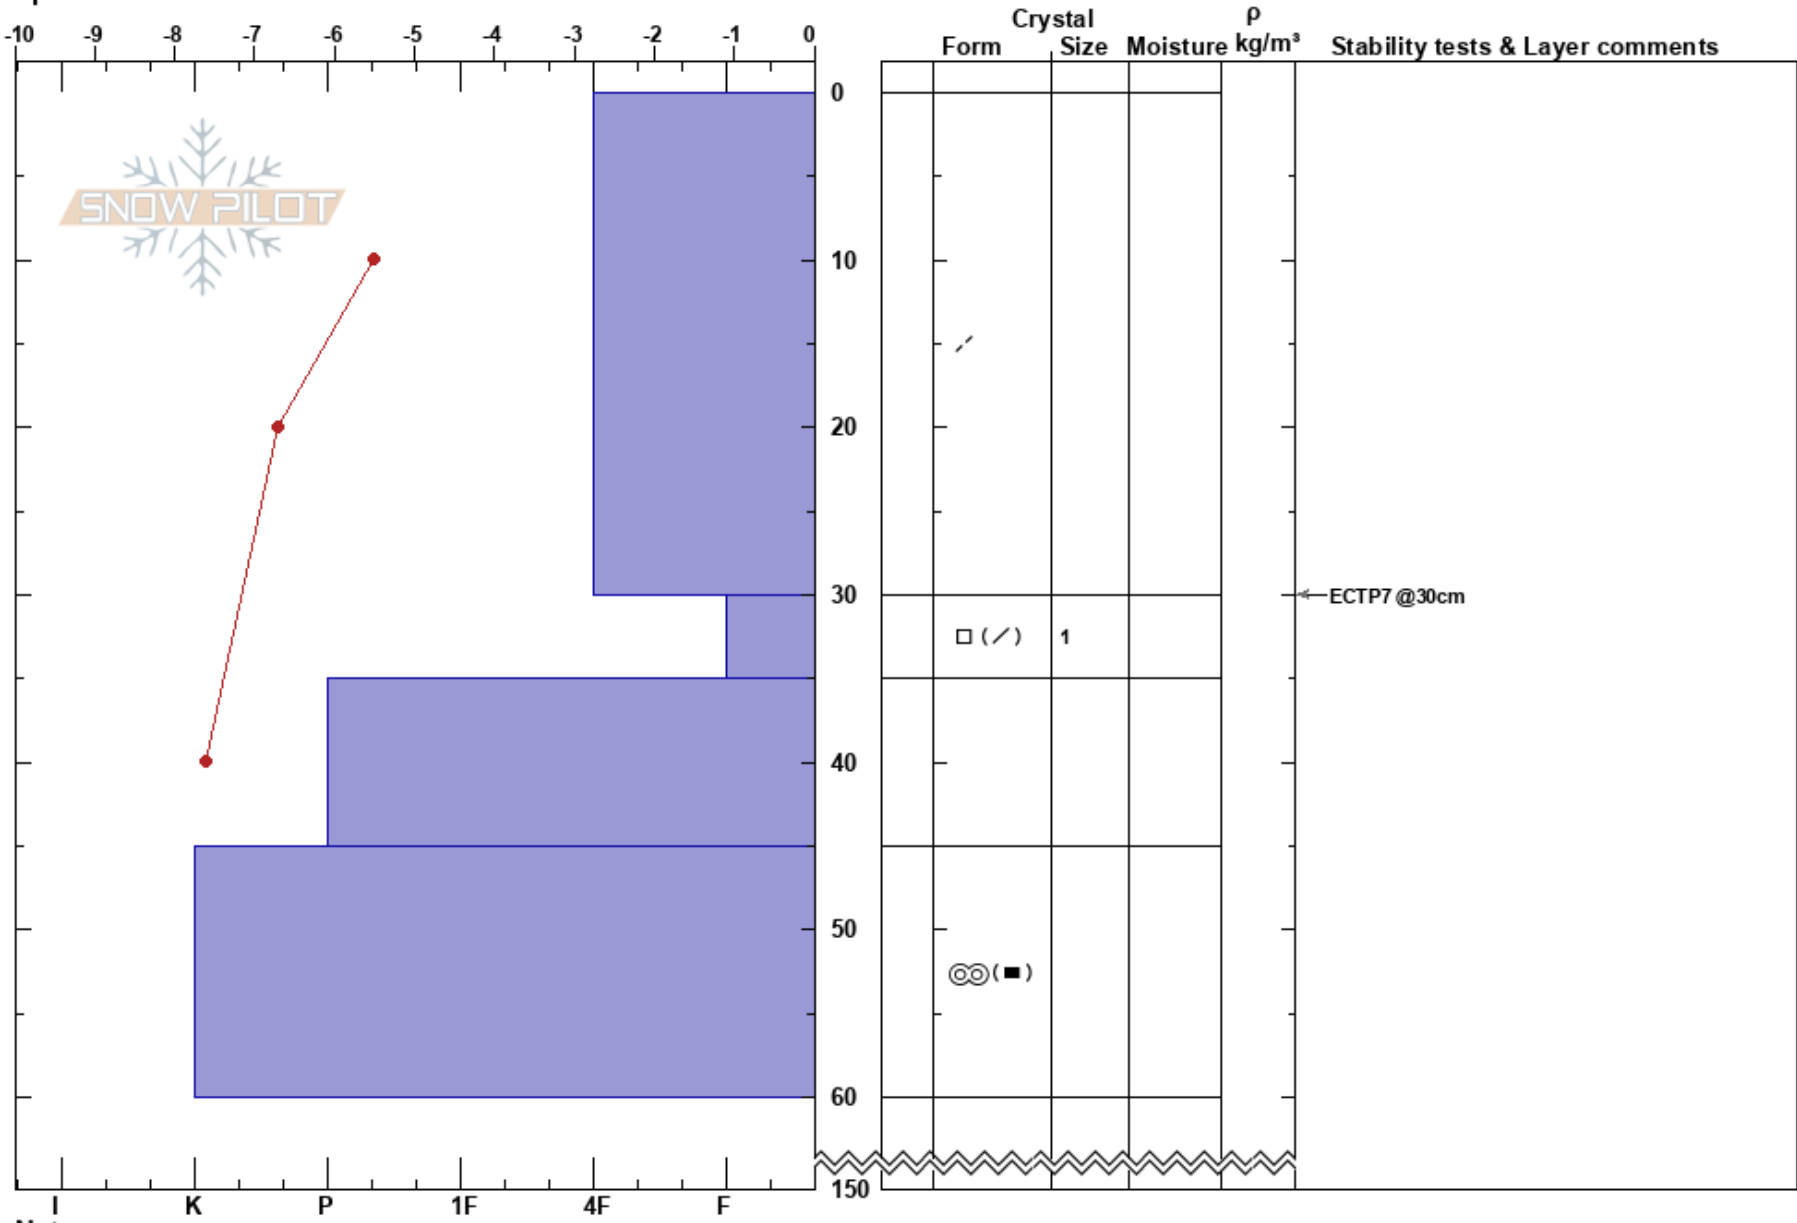

Borkan CS  
 Borkafjället  
 Sweden  
 Elevation: 880 m  
 Aspect: SE  
 Specifics:

Sebastian Wiklund  
 23/01/2024 - 11:00  
 Co-ord: 65.20475N, 15.44206E  
 Slope Angle: 25°  
 Wind Loading: yes

Stability:  
 Air Temperature: -2.8°C  
 Sky Cover: BKN  
 Precipitation: NO  
 Wind: NW Moderate

HS:150 Layer Notes:

Notes: FC under skaren där snötäcket var tunnare.