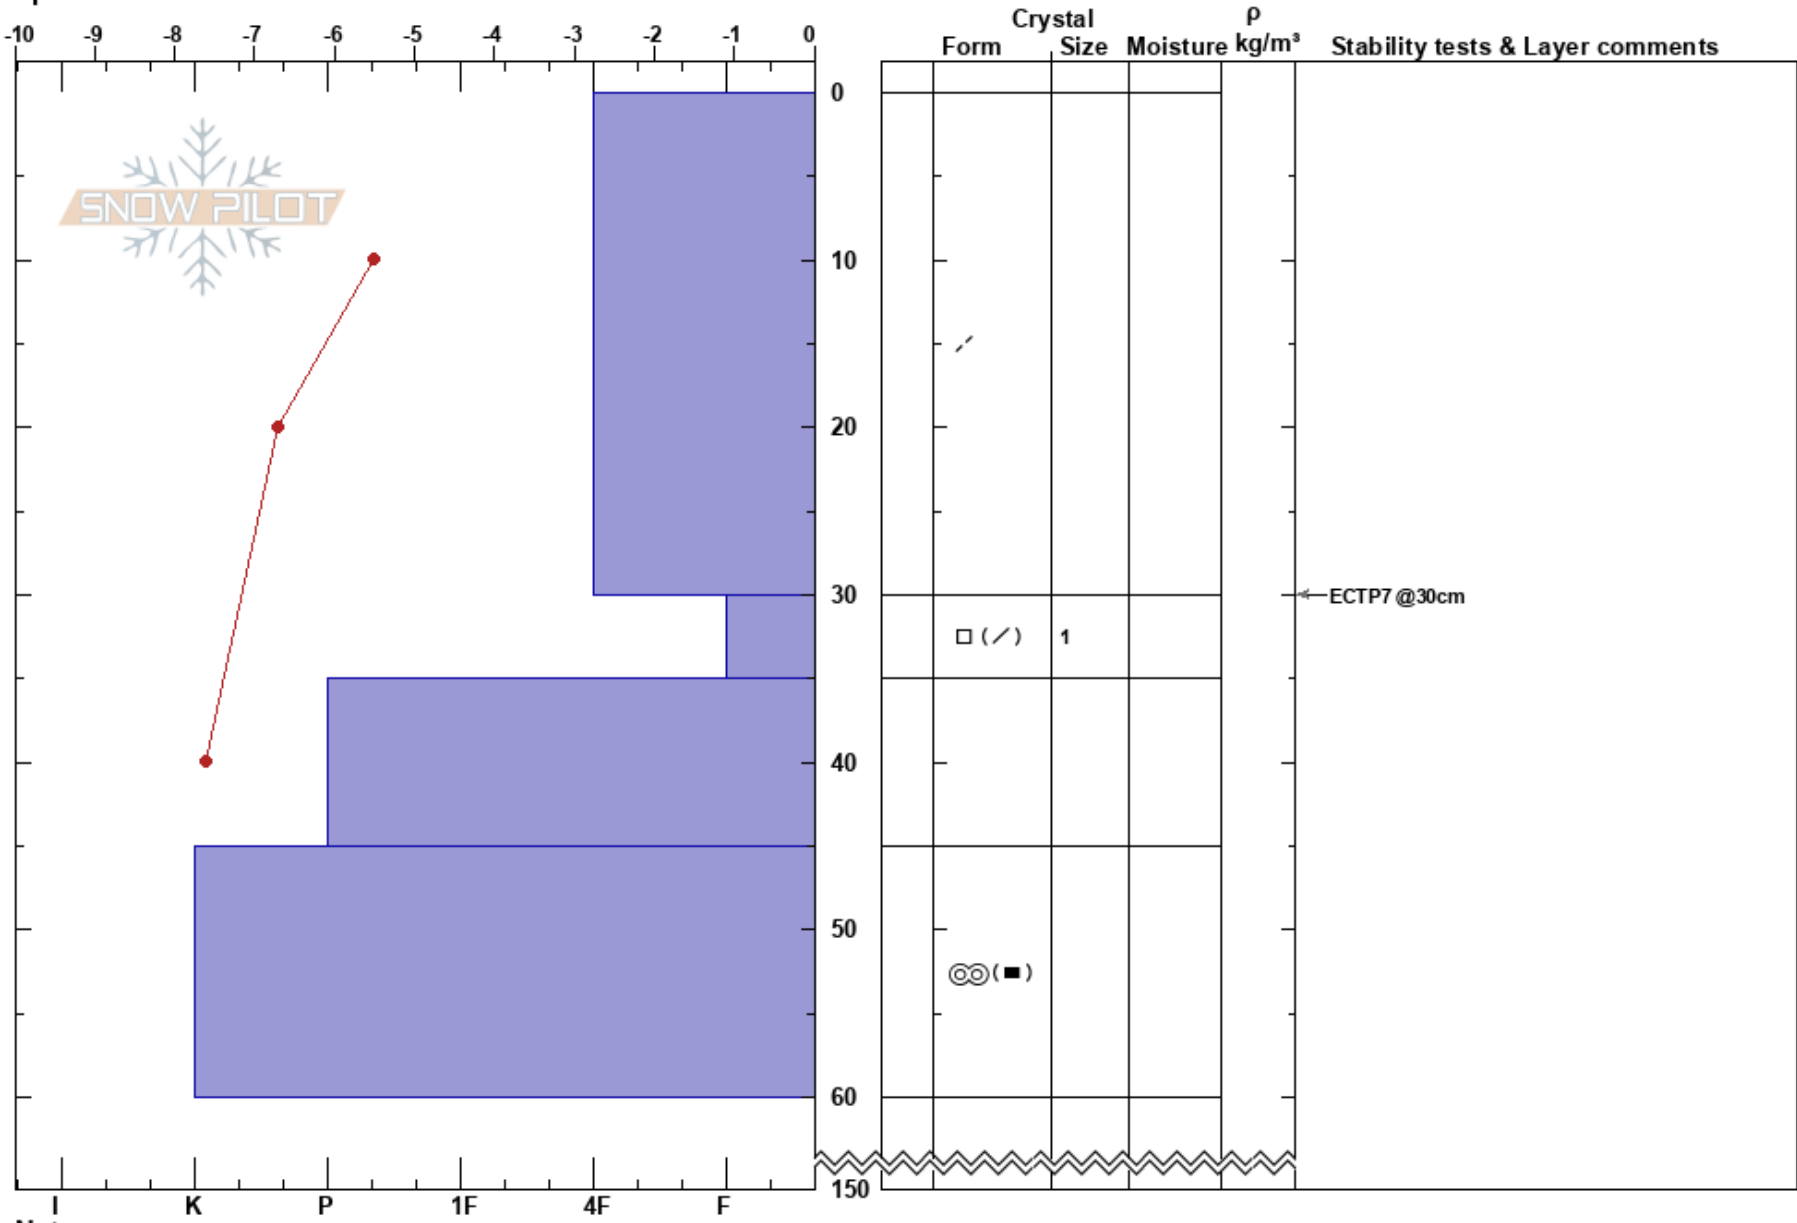

Borkan CS
 Borkafjället
 Sweden
 Elevation: 880 m
 Aspect: SE
 Specifics:

Sebastian Wiklund
 23/01/2024 - 11:00
 Co-ord: 65.20475N, 15.44206E
 Slope Angle: 25°
 Wind Loading: yes

Stability:
 Air Temperature: -2.8°C
 Sky Cover: BKN
 Precipitation: NO
 Wind: NW Moderate

HS:150 Layer Notes:

Notes: FC under skaren där snötäcket var tunnare.