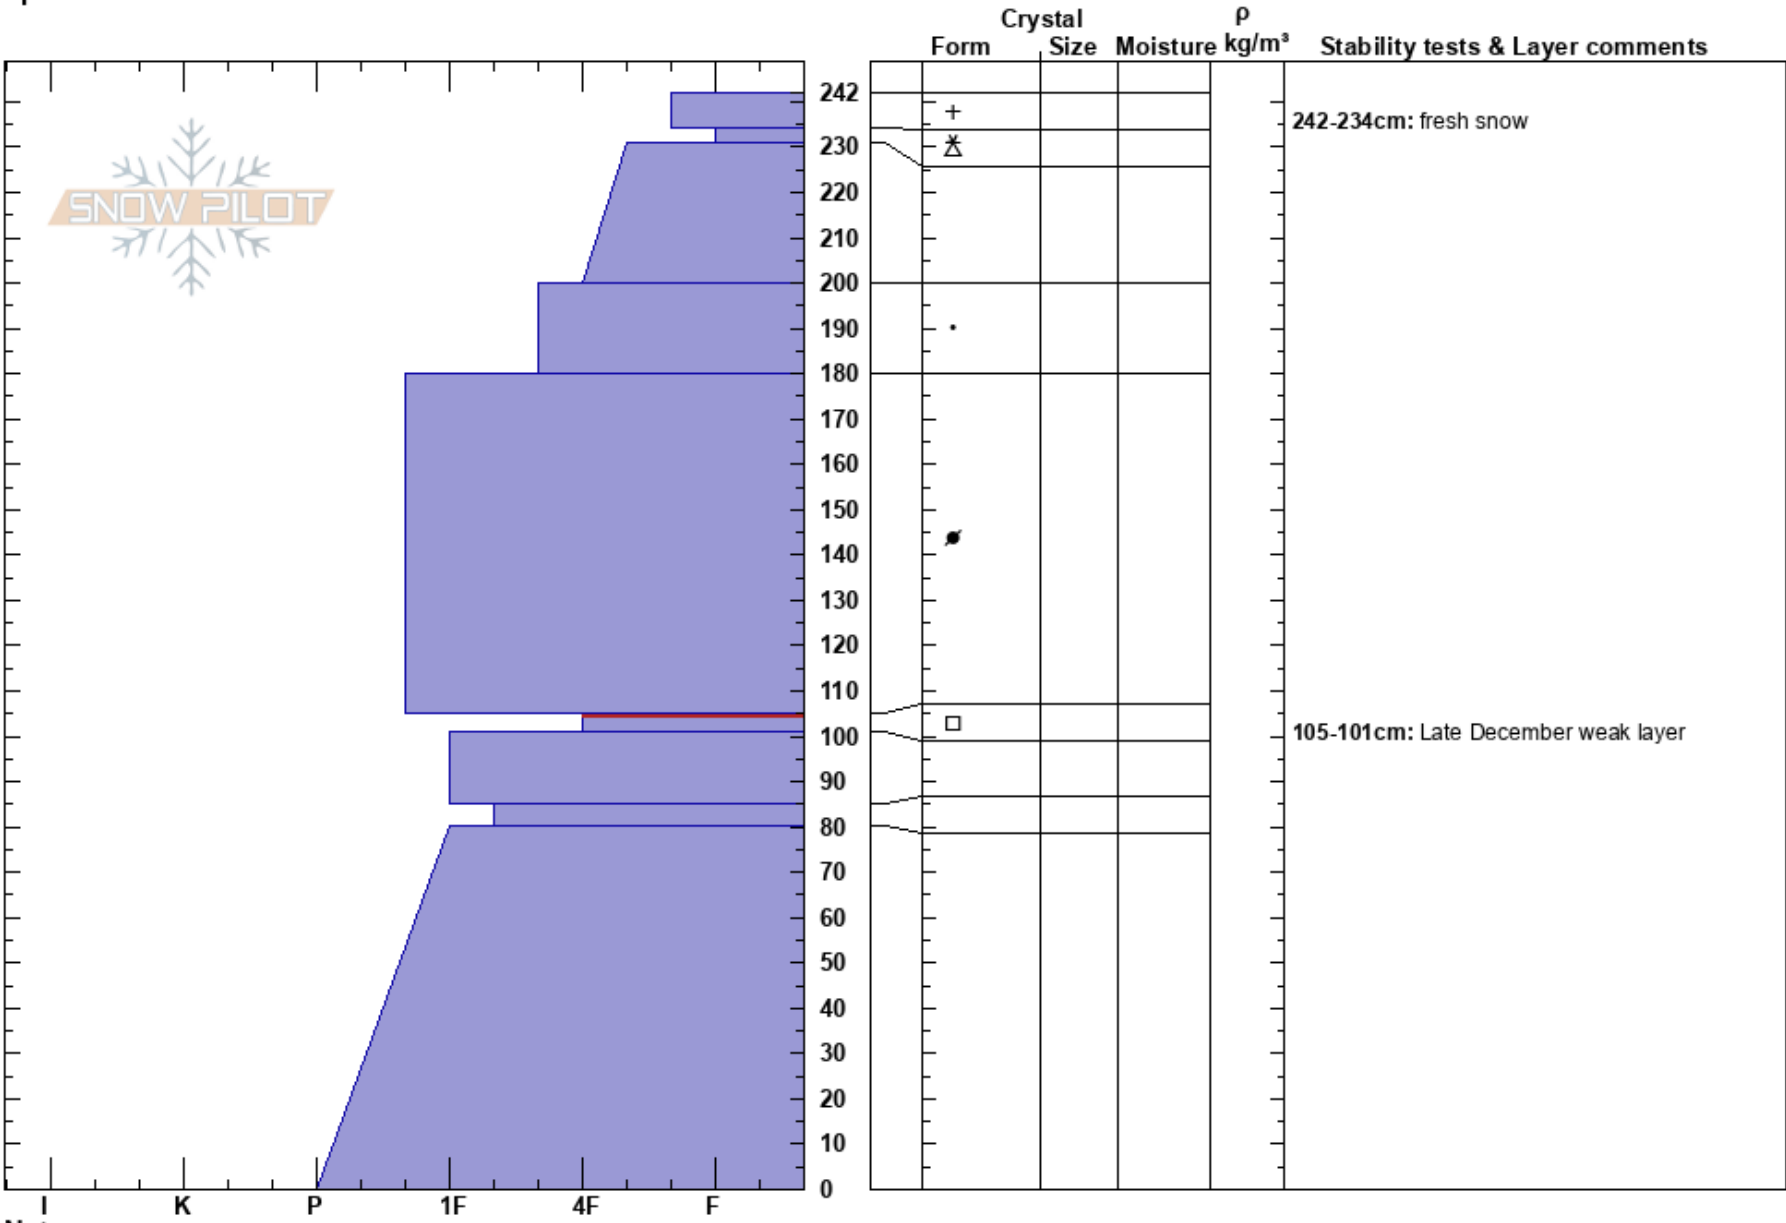

Beginner Bowl
 Bear River Range
 UT
 Elevation: 8450 ft
 Aspect: E
 Specifics:

toby weed
 01/22/2024 - 3:30pm
 Co-ord: 41.88803N, -111.64040W
 Slope Angle: 24°
 Wind Loading: previous

Stability: Good
 Air Temperature: 2°C
 Sky Cover: OVC
 Precipitation: NO
 Wind: NW Light Breeze

HS:242
 PF:40
 PS:7
 Layer Notes:
 242-234cm: fresh snow
 105-101cm: Late December weak layer
 105-101cm: Problematic layer

Notes: very deep snow and January slab in this area.