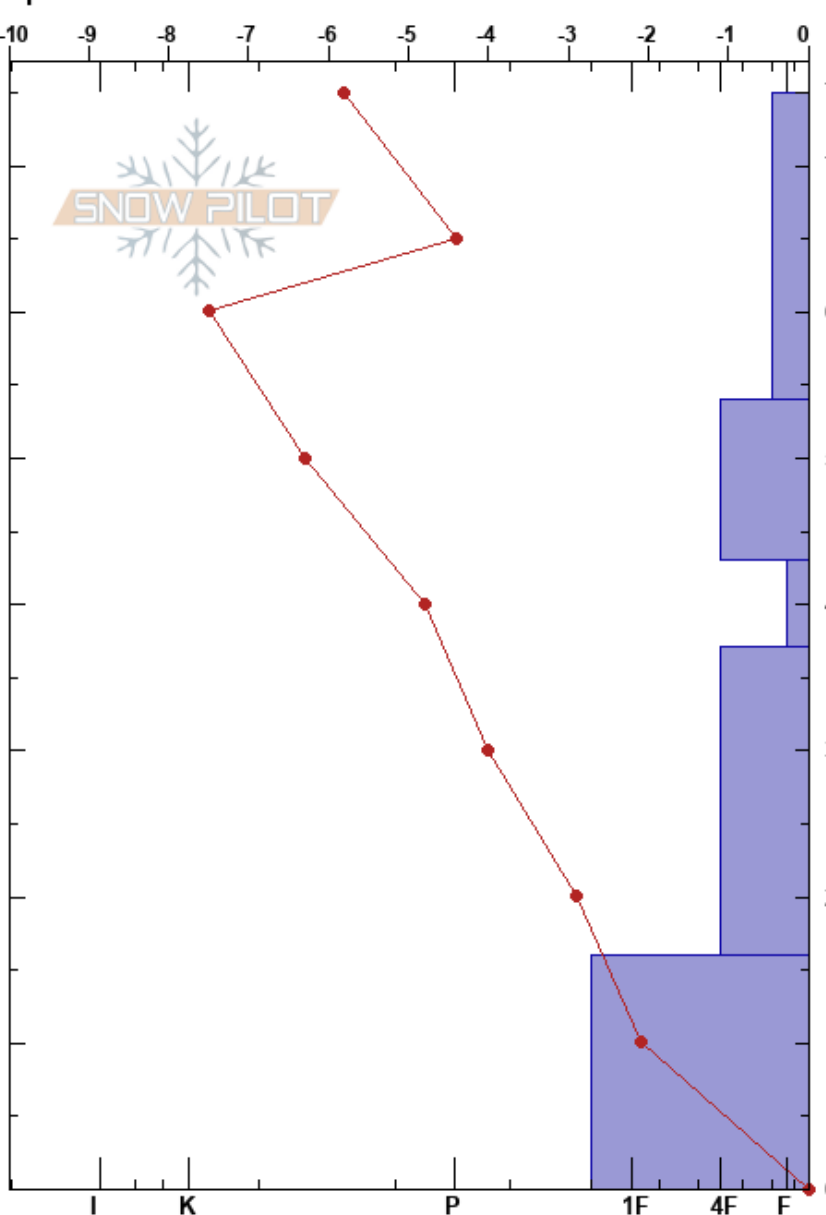

Buckeye Clear Cut
 Sawatch
 CO
 Elevation: 11670 ft
 Aspect: W
 Specifics:

Kacie Bell
 01/20/2024 - 12:40pm
 Co-ord: 13S 393009E 4353829N
 Slope Angle: 10°
 Wind Loading: no

Stability: **HS:75**
 Air Temperature: 1.1°C **PF:50**
 Sky Cover: FEW **PS:25**
 Precipitation: NO
 Wind: SW Light Breeze
 Layer Notes: 43-37cm: Problematic layer

Form	Crystal Size	Moisture	ρ kg/m ³	Stability tests & Layer comments
∇	2			
◻ (/)	0.5-1.5			
•	1			
◻	2-3			← PST18/100 (End) @43cm ← ECTP6 @43cm
◻	2-4			← CT8 @37cm
△ (^)	4-6			

Notes: