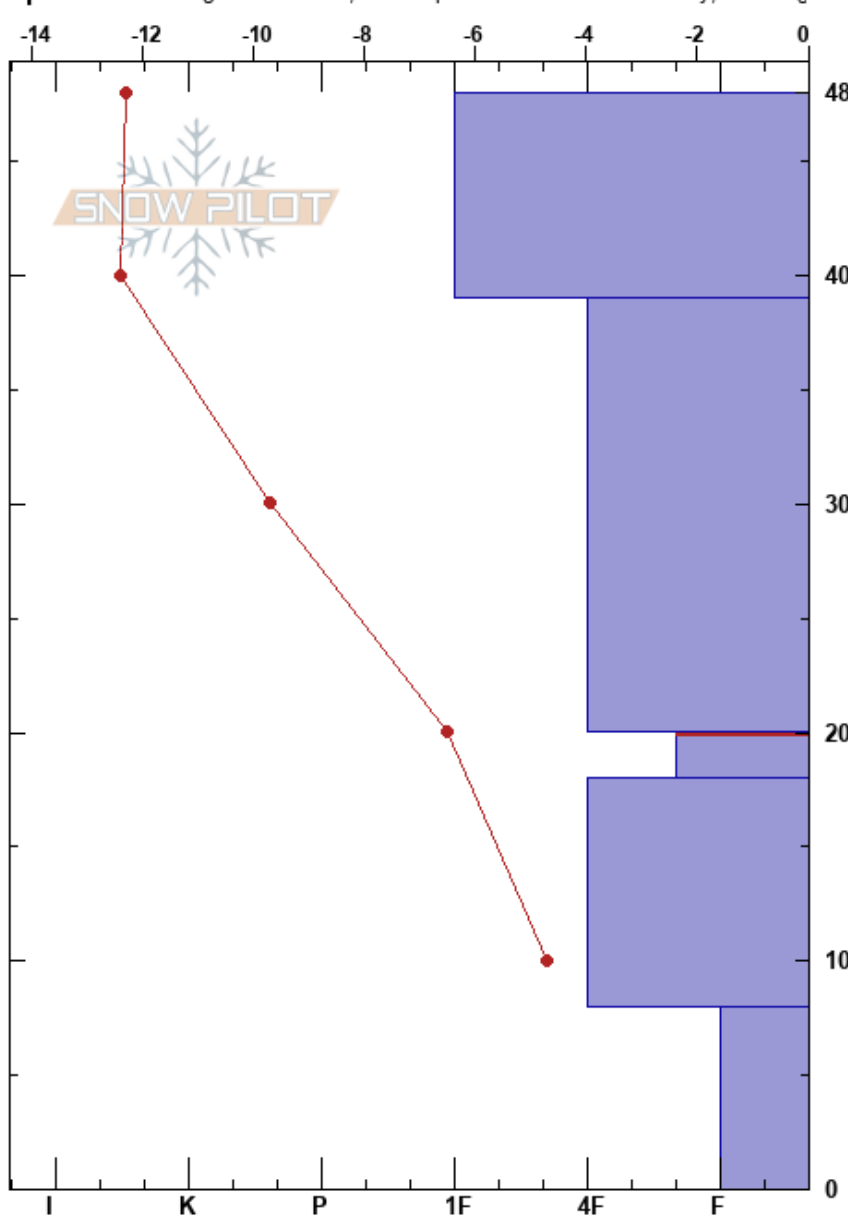

Upper Volcano
 Kachina Peaks
 AZ
 Elevation: 3422 m
 Aspect: NW

Nate Moody
 01/25/2018 - 10:54am
 Co-ord: 35.32669N, -111.68730W
 Slope Angle: 26°
 Wind Loading: previous

Stability: Poor
 Air Temperature: -5.4°C
 Sky Cover: FEW
 Precipitation: NO
 Wind: N Light Breeze

HS:48
 PF:35
 20-18cm: Problematic layer

Specifics: Pit dug in a Ski Area; Pit is representative of backcountry; Cracking

Form	Crystal Size	Moisture	ρ kg/m ³	Stability tests & Layer comments
/	0.5-1	D		
•	1	D		← CTV, Q2 @ 39cm Wind slab
⊗	3	D		← ECTN6 @ 18cm Graupel layer
⊠	1.5	D		
□	1-2	D		

Notes: Season total of 48cm with two significant storms.