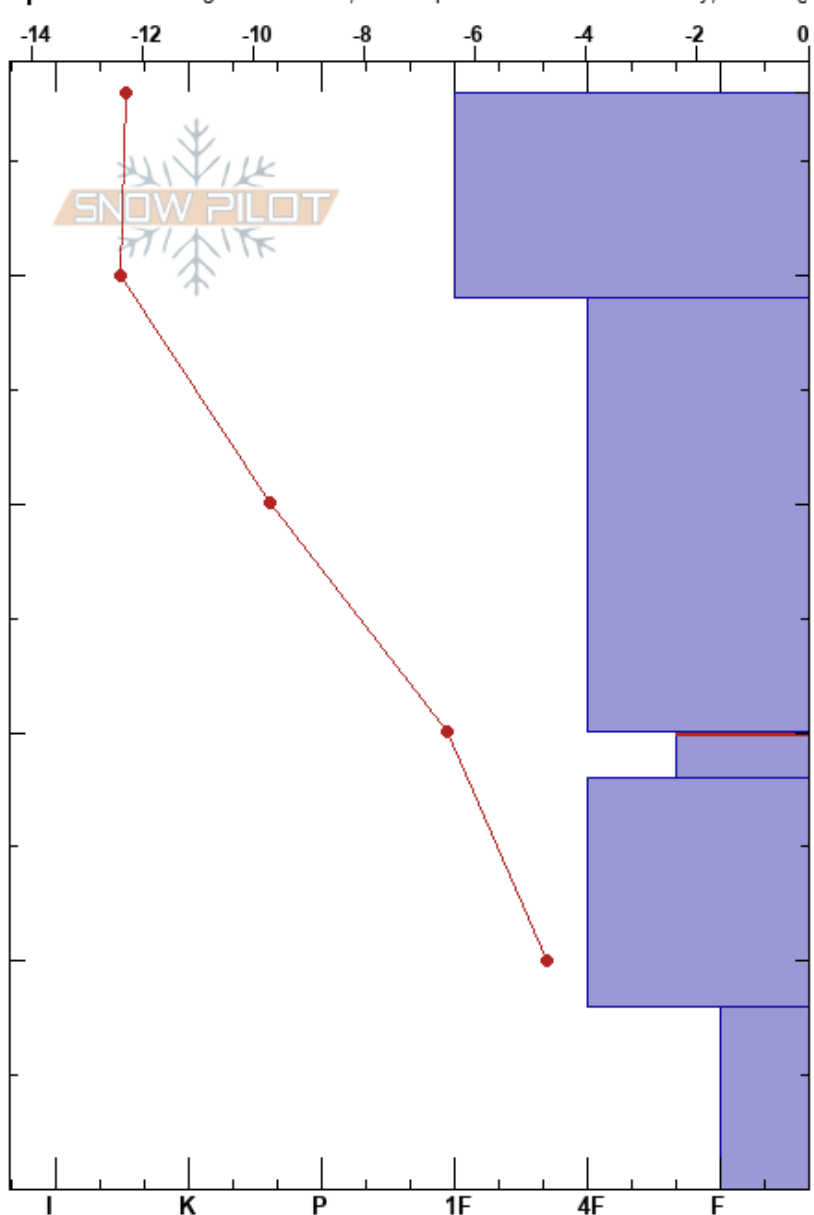

Upper Volcano
 Kachina Peaks
 AZ
 Elevation: 3422 m
 Aspect: NW

Nate Moody
 01/25/2018 - 10:54am
 Co-ord: 35.32669N, -111.68730W
 Slope Angle: 26°
 Wind Loading: previous

Stability: Poor HS:48
 Air Temperature: -5.4°C PF:35 20-18cm:Problematic layer
 Sky Cover: FEW
 Precipitation: NO
 Wind: N Light Breeze

Specifics: Pit dug in a Ski Area; Pit is representative of backcountry; Cracking

Crystal Form	Crystal Size	Moisture	ρ kg/m ³	Stability tests & Layer comments
/	0.5-1	D		
•	1	D		←CTV, Q2 @39cm Wind slab
⊗	3	D		←ECTN6 @18cm Graupel layer
⊠	1.5	D		
□	1-2	D		

Notes: Season total of 48cm with two significant storms.