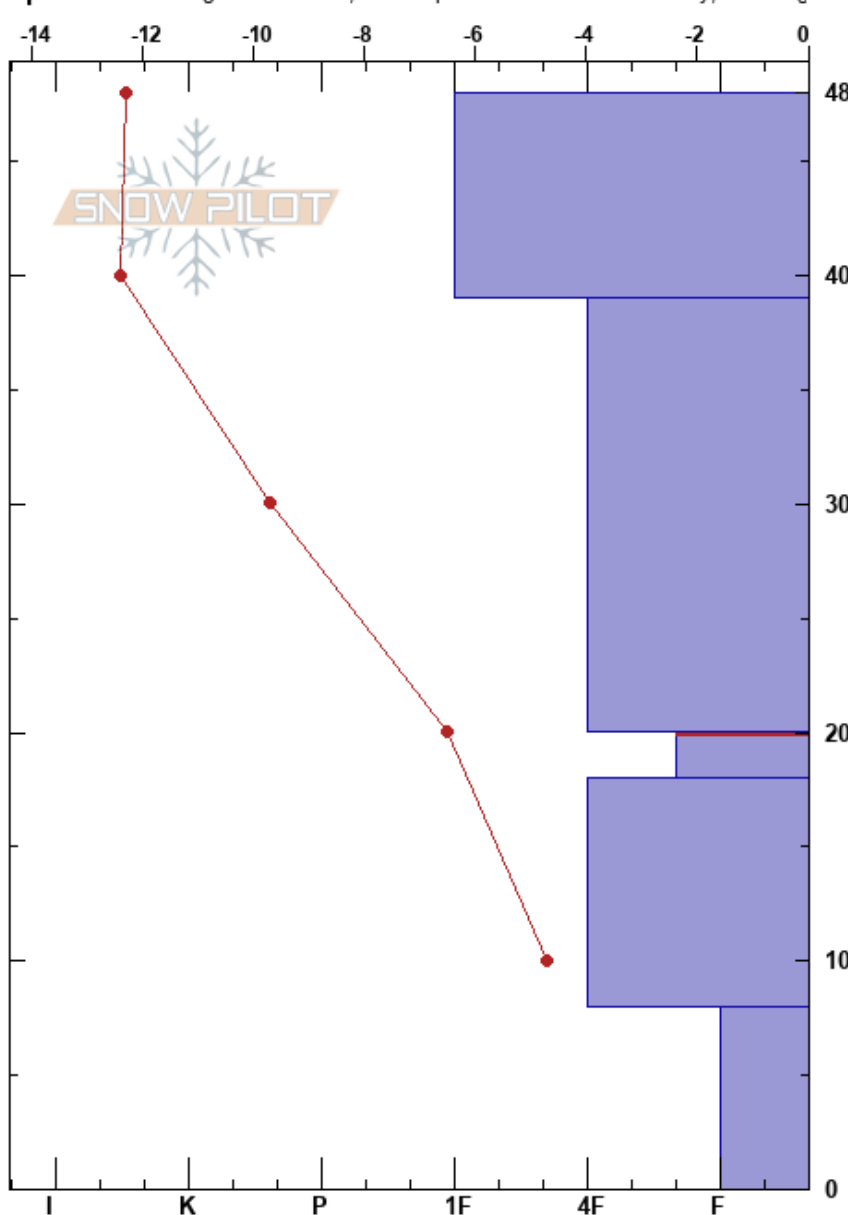

Upper Volcano
 Kachina Peaks
 AZ
 Elevation: 3422 m
 Aspect: NW

Nate Moody
 01/25/2018 - 10:54am
 Co-ord: 35.32669N, -111.68730W
 Slope Angle: 26°
 Wind Loading: previous

Stability: Poor HS:48
 Air Temperature: -5.4°C PF:35 20-18cm:Problematic layer
 Sky Cover: FEW
 Precipitation: NO
 Wind: N Light Breeze

Specifics: Pit dug in a Ski Area; Pit is representative of backcountry; Cracking

Crystal Form	Crystal Size	Moisture	ρ kg/m ³	Stability tests & Layer comments
/	0.5-1	D		
•	1	D		←CTV, Q2 @39cm Wind slab
⊗	3	D		←ECTN6 @18cm Graupel layer
⊠	1.5	D		
□	1-2	D		

Notes: Season total of 48cm with two significant storms.