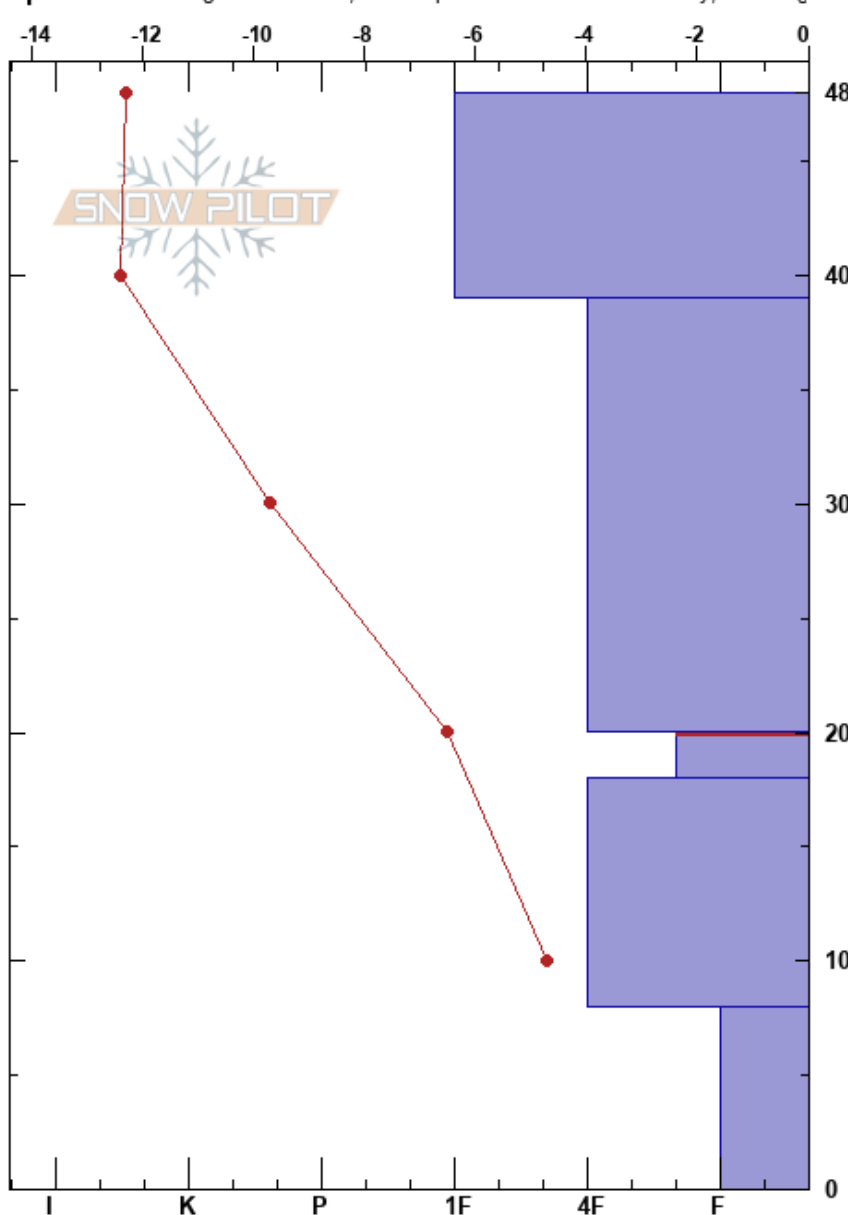

Upper Volcano
 Kachina Peaks
 AZ
 Elevation: 3422 m
 Aspect: NW

Nate Moody
 01/25/2018 - 10:54am
 Co-ord: 35.32669N, -111.68730W
 Slope Angle: 26°
 Wind Loading: previous

Stability: Poor HS:48
 Air Temperature: -5.4°C PF:35 20-18cm:Problematic layer
 Sky Cover: FEW
 Precipitation: NO
 Wind: N Light Breeze

Specifics: Pit dug in a Ski Area; Pit is representative of backcountry; Cracking

Form	Crystal Size	Moisture	ρ kg/m ³	Stability tests & Layer comments
/	0.5-1	D		
•	1	D		←CTV, Q2 @39cm Wind slab
⊗	3	D		←ECTN6 @18cm Graupel layer
⊠	1.5	D		
□	1-2	D		

Notes: Season total of 48cm with two significant storms.