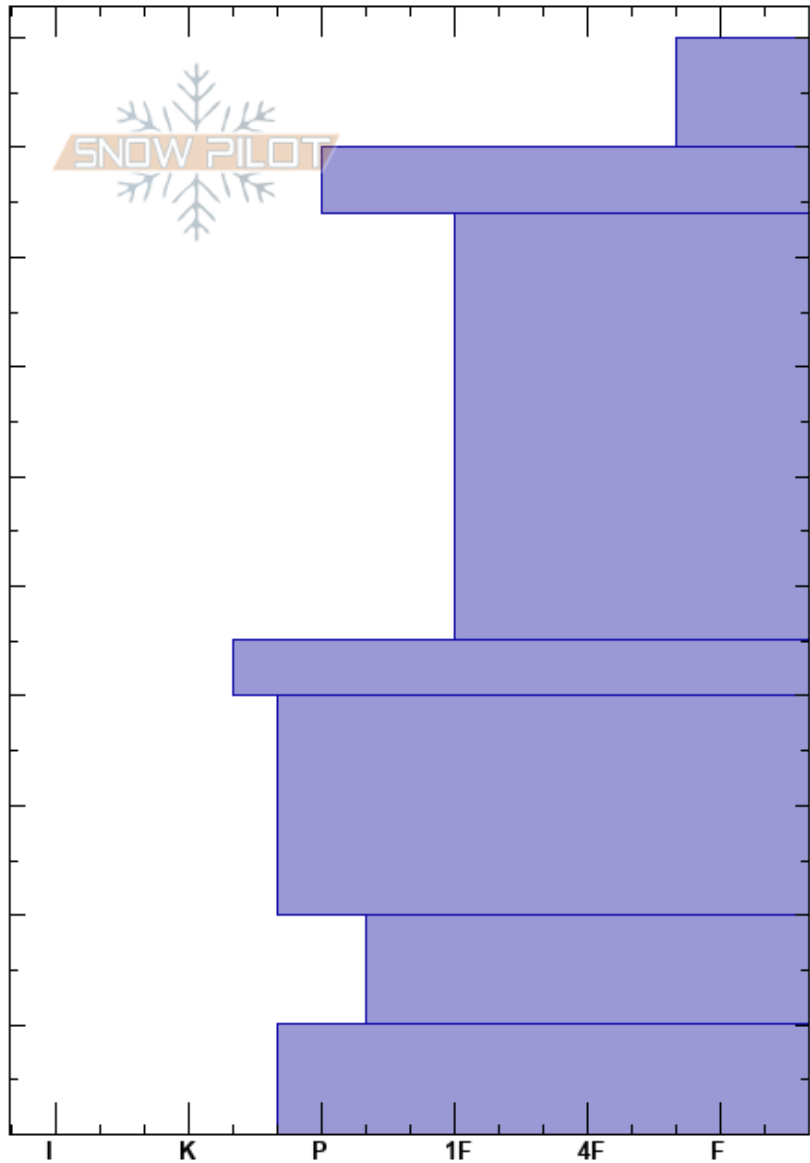

Aspen Bowl
Wasatch Range
UT
Elevation: 9547 ft
Aspect: SE

Shaun Raskin
01/22/2024 - 1:00pm
Co-ord: 40.54432N, -111.56530W
Slope Angle: 27°
Wind Loading:

Stability:
Air Temperature:
Sky Cover: OVC
Precipitation: NO
Wind:

HS:100
Layer Notes:
40-20cm: Problematic layer

Specifics: Collapsing, localized; Recent avalanche activity on different slopes; We skied slope

Depth (cm)	Crystal			ρ kg/m ³	Stability tests & Layer comments
	Form	Size	Moisture		
100					
90					
80					
70					
60					
50					
40					
30					
20					← ECTP27 @20cm
10					
0					