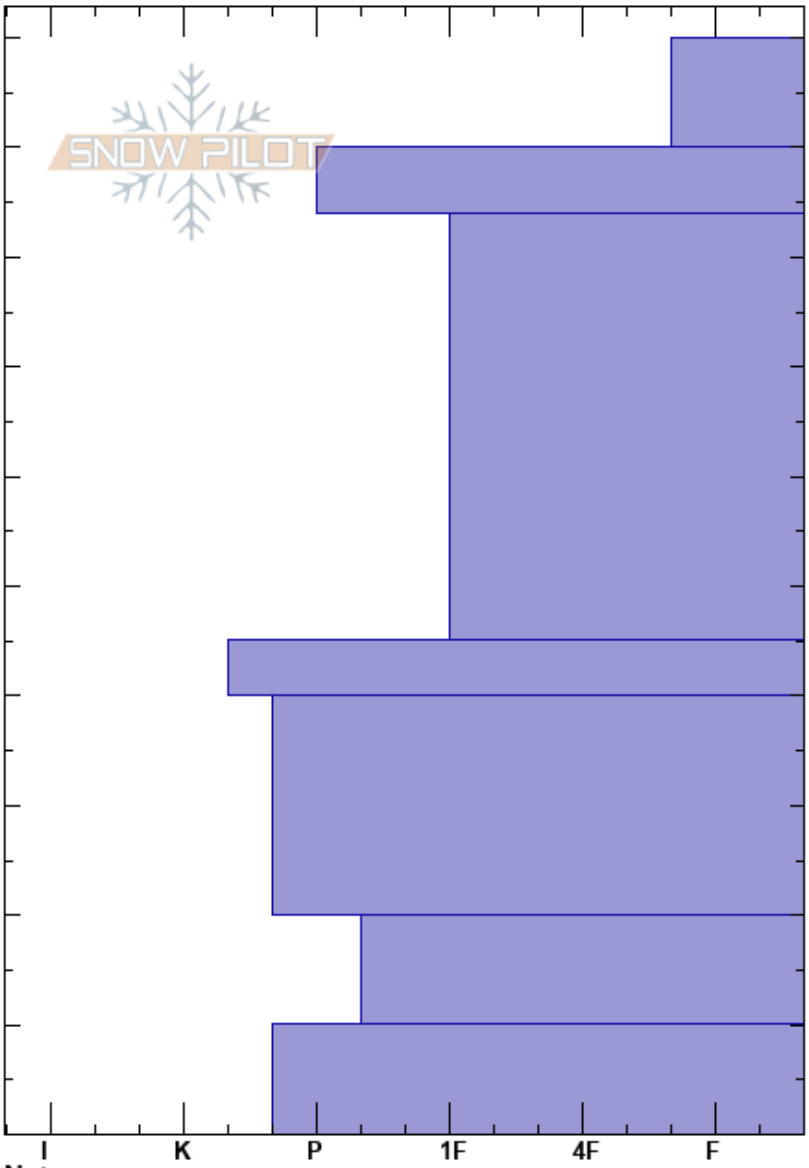

Aspen Bowl  
Wasatch Range  
UT  
Elevation: 9547 ft  
Aspect: SE

Shaun Raskin  
01/22/2024 - 1:00pm  
Co-ord: 40.54432N, -111.56530W  
Slope Angle: 27°  
Wind Loading:

Stability:  
Air Temperature:  
Sky Cover: OVC  
Precipitation: NO  
Wind:

HS:100  
Layer Notes:  
40-20cm: Problematic layer

Specifics: Collapsing, localized; Recent avalanche activity on different slopes; We skied slope

Depth (cm)	Crystal			$\rho$ kg/m <sup>3</sup>	Stability tests & Layer comments
	Form	Size	Moisture		
100					
90					
80					
70					
60					
50					
40					
30					
20					← ECTP27 @20cm
10					
0					