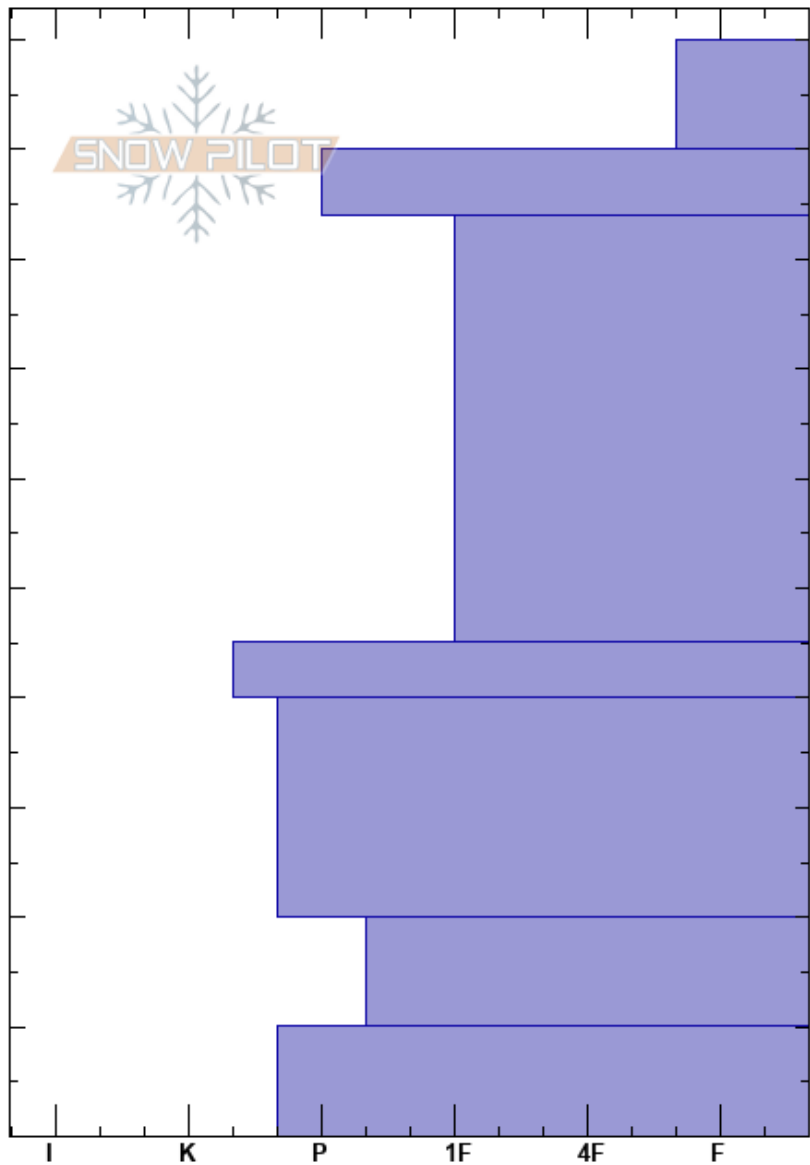

Aspen Bowl
Wasatch Range
UT
Elevation: 9547 ft
Aspect: SE

Shaun Raskin
01/22/2024 - 1:00pm
Co-ord: 40.54432N, -111.56530W
Slope Angle: 27°
Wind Loading:

Stability:
Air Temperature:
Sky Cover: OVC
Precipitation: NO
Wind:

HS:100
Layer Notes:
40-20cm: Problematic layer

Specifics: Collapsing, localized; Recent avalanche activity on different slopes; We skied slope

Depth (cm)	Crystal			ρ kg/m ³	Stability tests & Layer comments
	Form	Size	Moisture		
100					
90					
80					
70					
60					
50					
45					
40					
30					
20					← ECTP27 @20cm
10					
0					