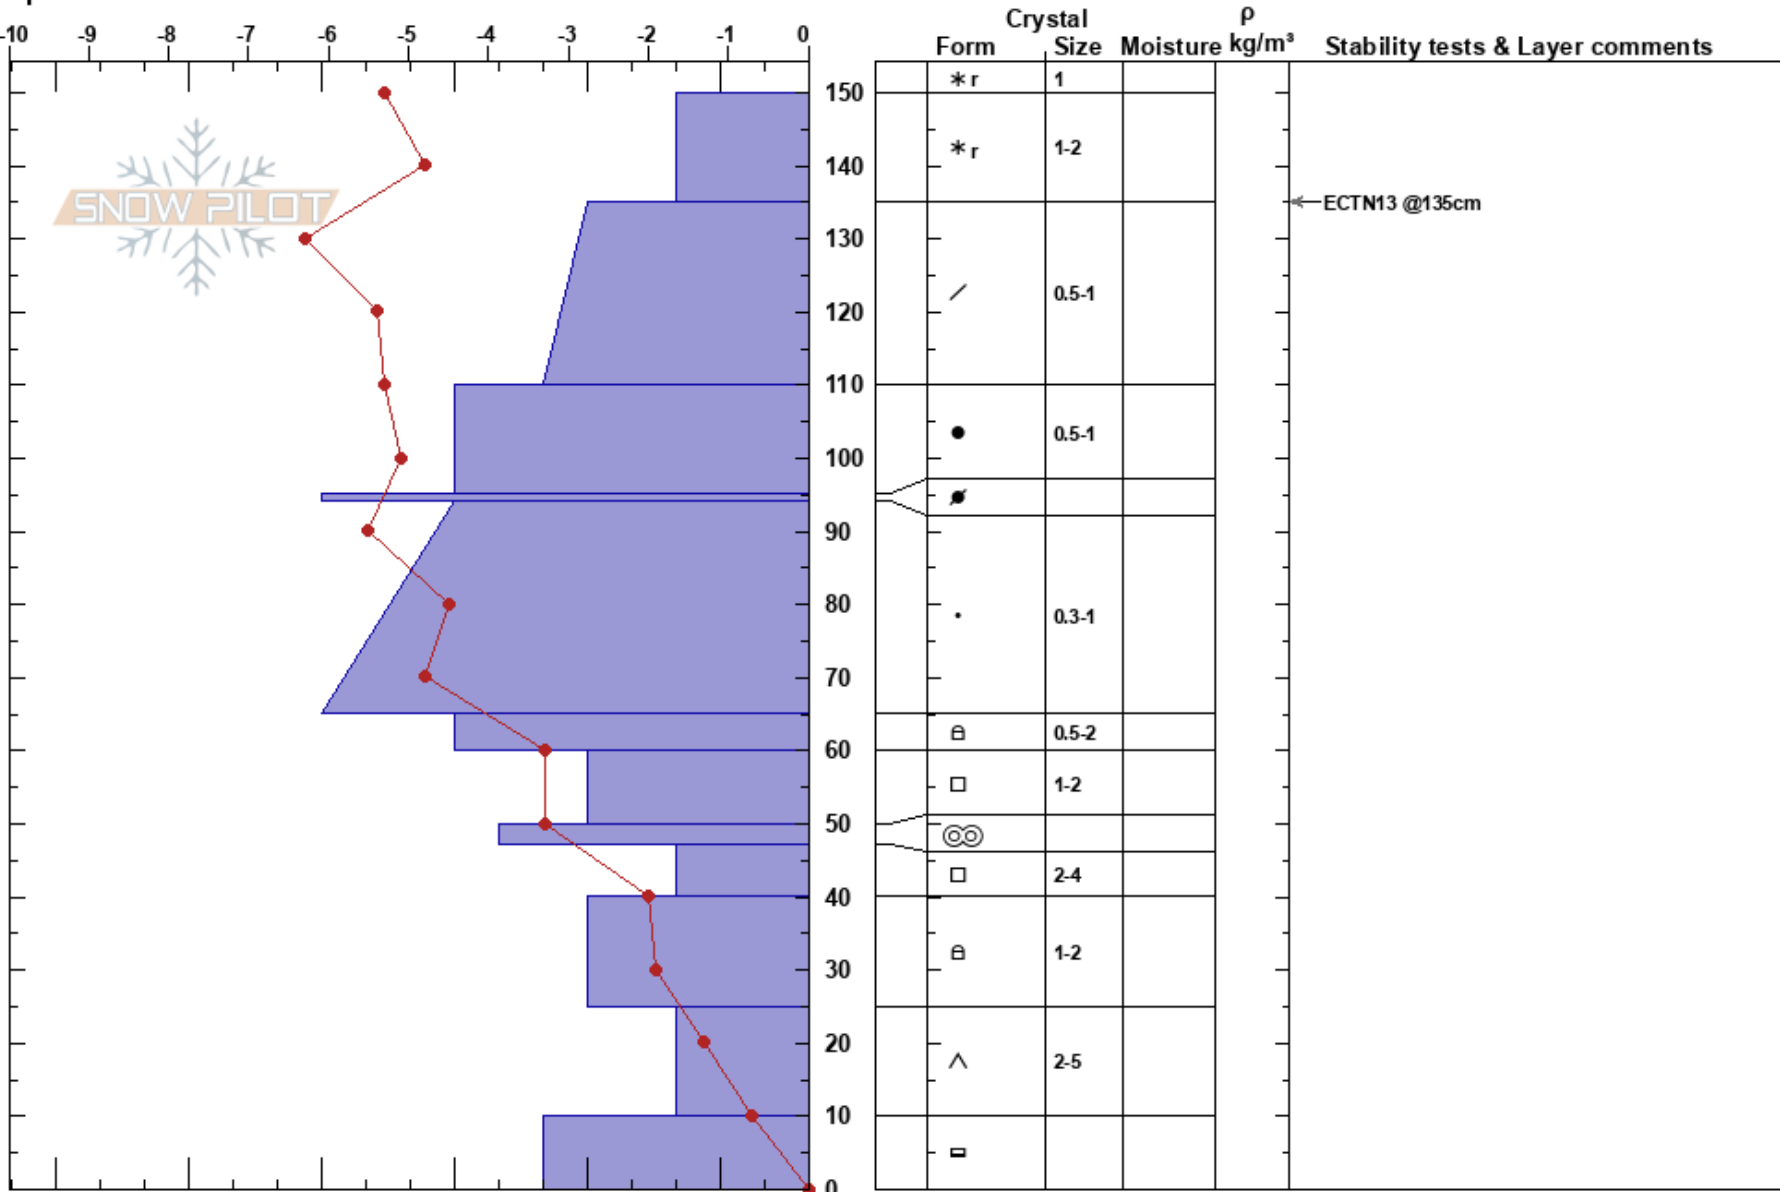

Shingle Mill
 Uinta Range
 UT
 Elevation: 9700 ft
 Aspect: NW
 Specifics:

Andrew Nassetta
 01/22/2024 - 12:00pm
 Co-ord: 40.74512N, -111.14230W
 Slope Angle: 16°
 Wind Loading:

Stability:
 Air Temperature: -2.1°C
 Sky Cover: FEW
 Precipitation:
 Wind: Calm

HS:150

Layer Notes:

Notes: