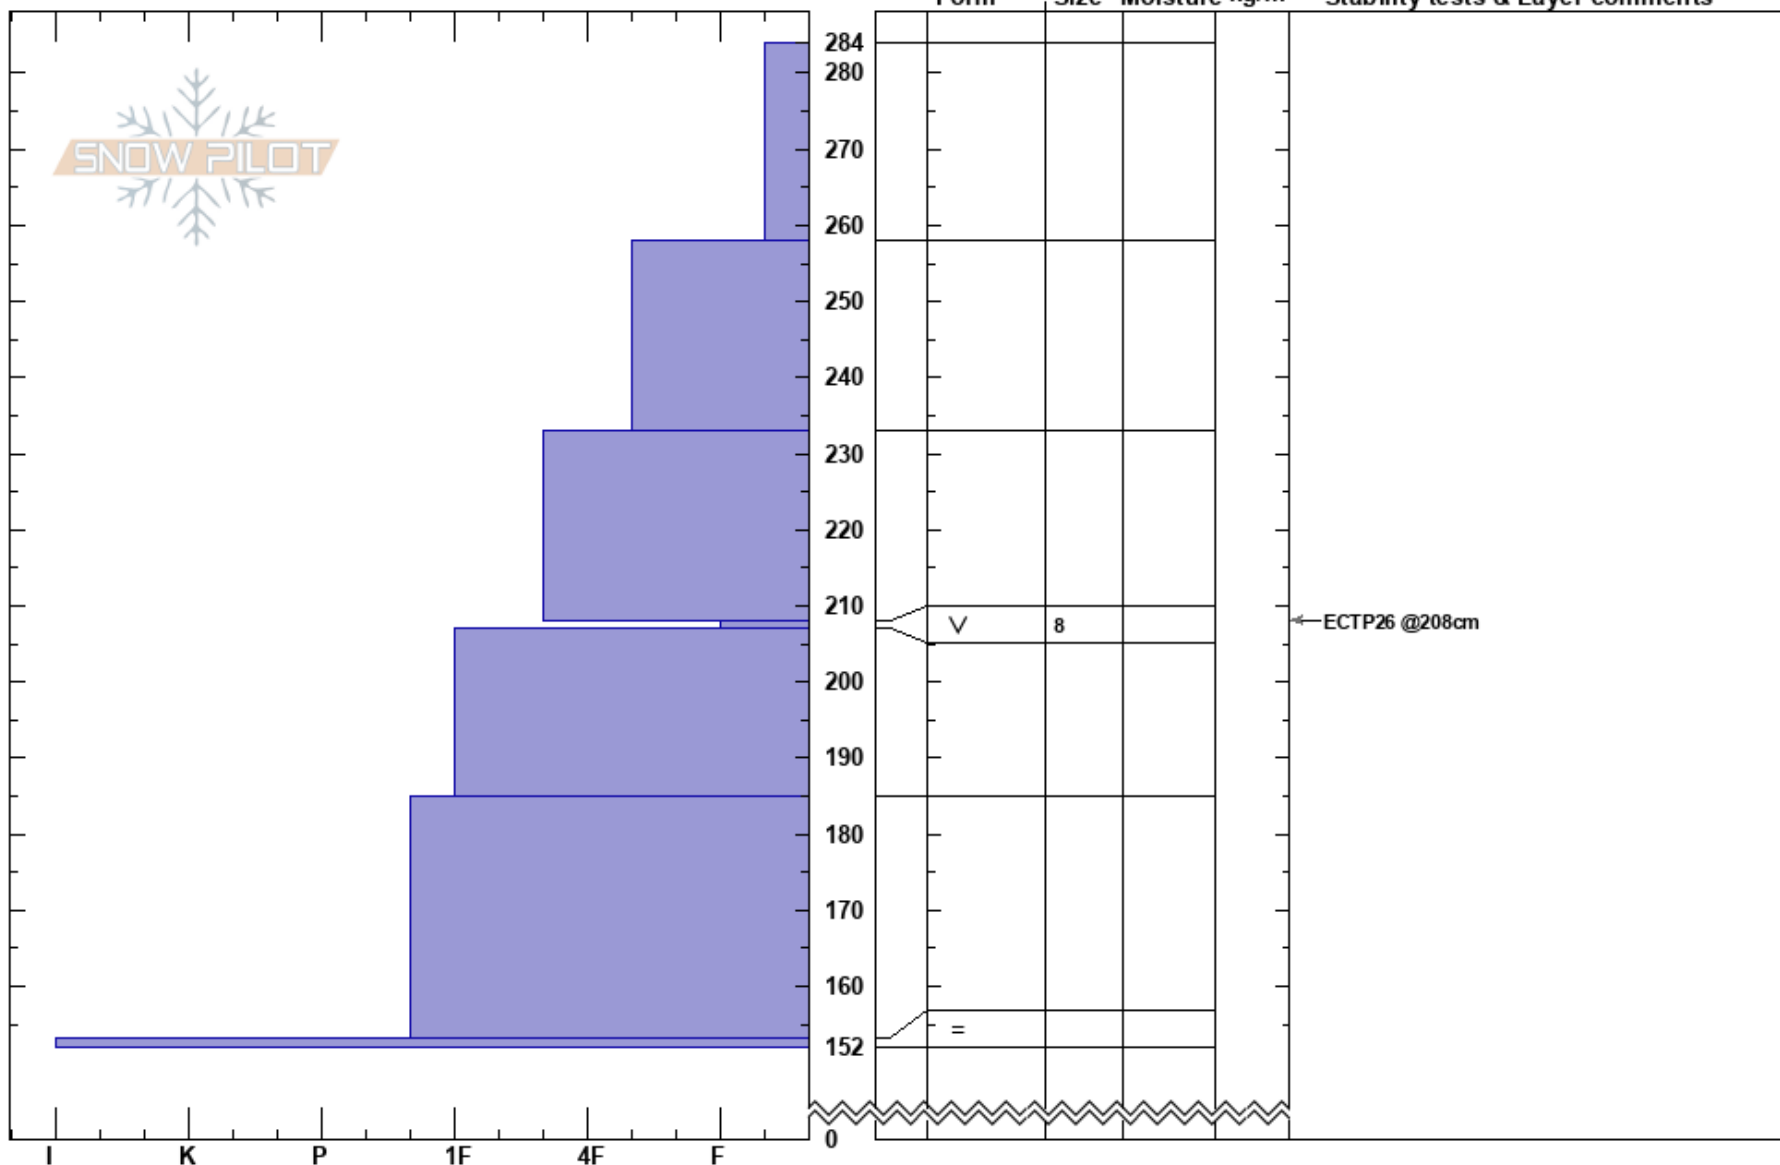

Cascade Creek
 Flathead Range
 MT
 Elevation: 6020 ft
 Aspect: 28°
 Specifics: We skied slope

Chris Bilbrey
 01/25/2018 - 12:15pm
 Co-ord: 48.42222N, -113.82394W
 Slope Angle: 32°
 Wind Loading: no

Stability: **HS:284**
 Air Temperature: 208-207cm:Problematic layer
 Sky Cover: SCT
 Precipitation: NO
 Wind: SW Moderate