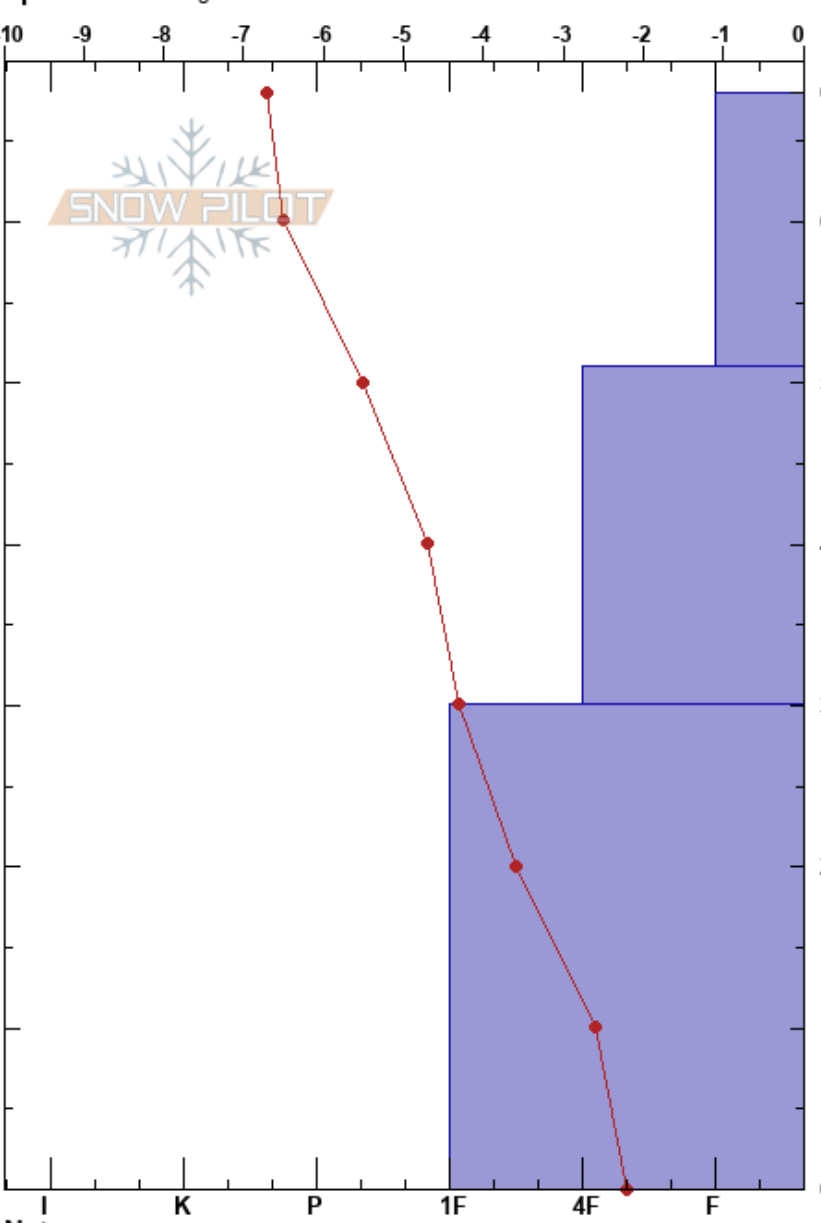

CO2
 Gros Ventre Range
 WY
 Elevation: 2133 m
 Aspect: 327°
 Specifics: Pit dug in a Ski Area

Sebastian Kyllonen
 01/24/2018 - 2:40am
 Co-ord: 42.40150N, -110.38480W
 Slope Angle: 29°
 Wind Loading:

Stability:
 Air Temperature:
 Sky Cover:
 Precipitation:
 Wind:

HS:68
 Layer Notes:
 30-0cm: Problematic layer

Form	Crystal		ρ kg/m ³	Stability tests & Layer comments
	Size	Moisture		
.				
.				
□				

Notes: