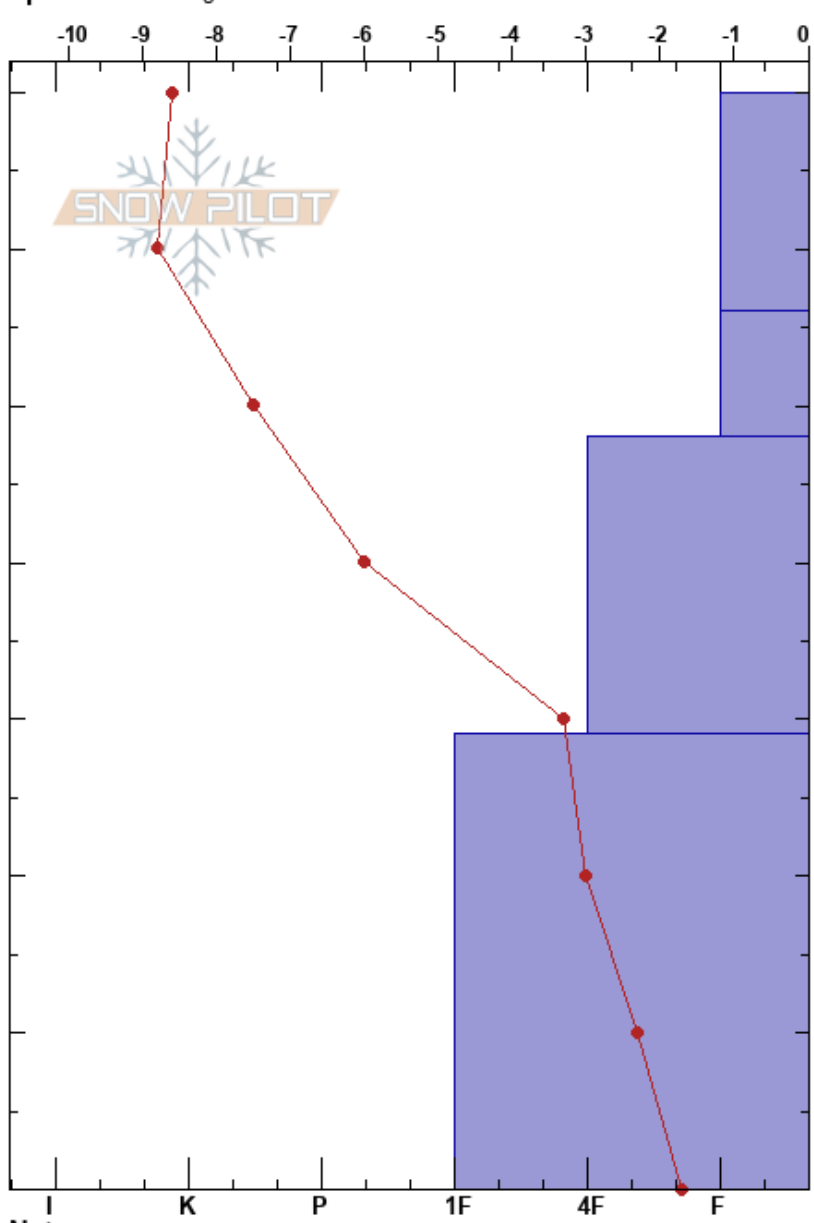

CO1
 Gros Ventre Range
 WY
 Elevation: 2132 m
 Aspect: 275°
 Specifics: Pit dug in a Ski Area

Sebastian Kyllonen
 01/24/2018 - 2:15am
 Co-ord: 43.40180N, -110.35400W
 Slope Angle: 25°
 Wind Loading:

Stability:
 Air Temperature:
 Sky Cover: CLR
 Precipitation: NO
 Wind: Light Breeze

HS:70
 Layer Notes:
 29-0cm: Problematic layer

Form	Crystal		Moisture	ρ kg/m ³	Stability tests & Layer comments
	Size				
(•)					
□					
□					

Notes: