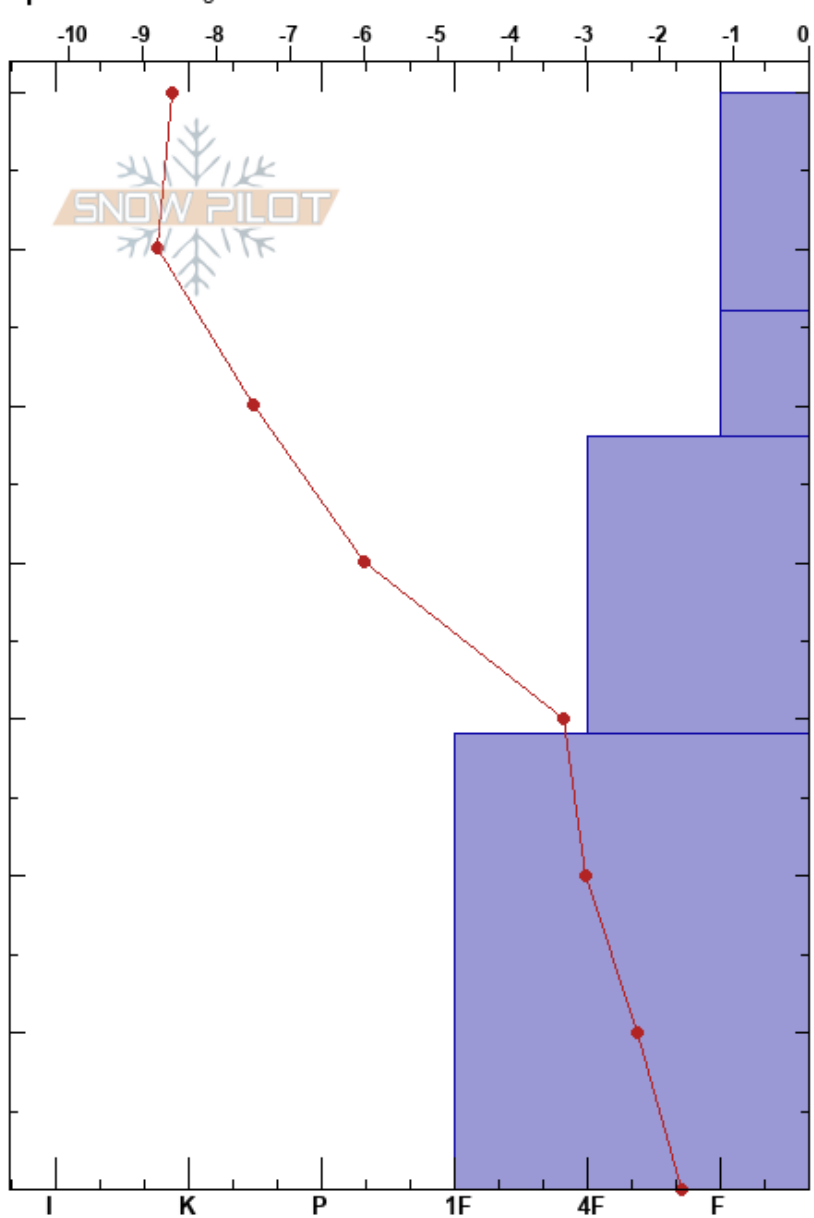

CO1
 Gros Ventre Range
 WY
 Elevation: 2132 m
 Aspect: 275°
 Specifics: Pit dug in a Ski Area

Sebastian Kyllonen
 01/24/2018 - 2:15am
 Co-ord: 43.40180N, -110.35400W
 Slope Angle: 25°
 Wind Loading:

Stability:
 Air Temperature:
 Sky Cover: CLR
 Precipitation: NO
 Wind: Light Breeze

HS:70
 Layer Notes:
 29-0cm: Problematic layer

Form	Crystal		Moisture	ρ kg/m ³	Stability tests & Layer comments
	Size				
(•)					
□					
□					

Notes: