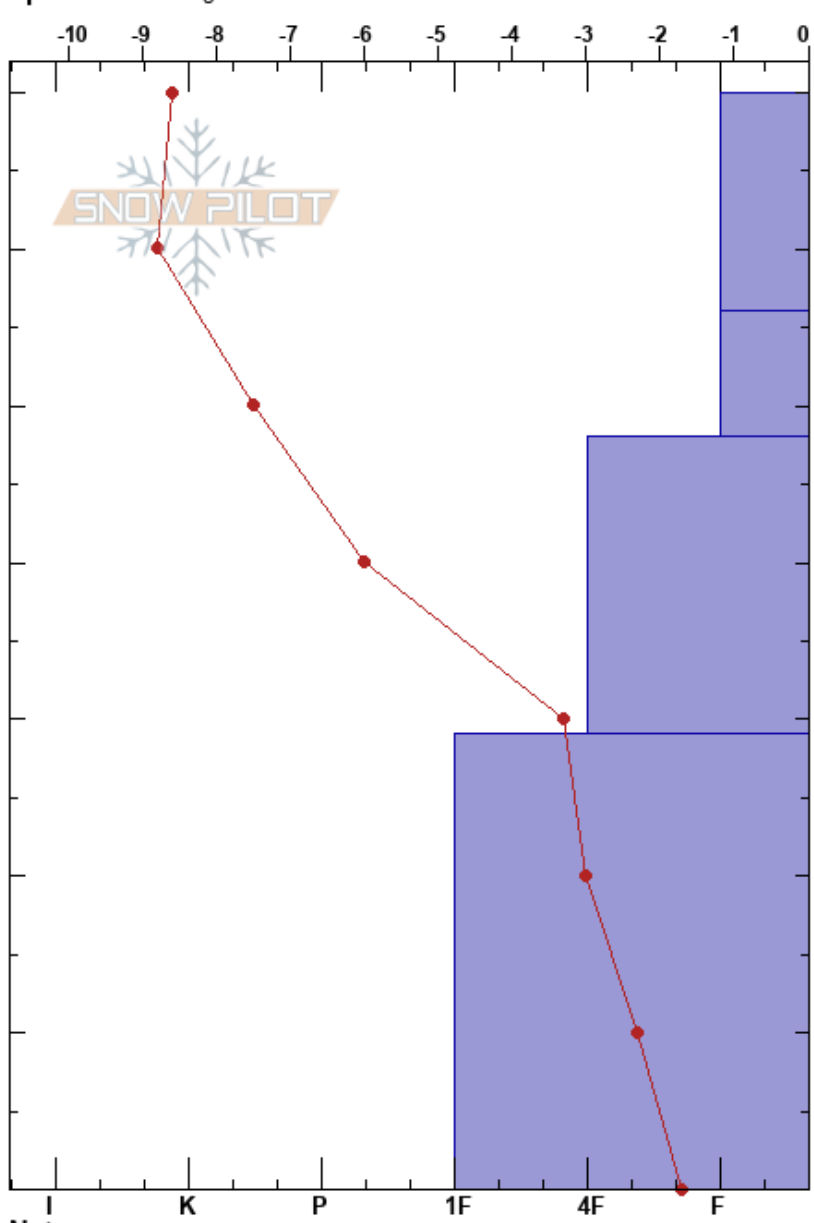

CO1
 Gros Ventre Range
 WY
 Elevation: 2132 m
 Aspect: 275°
 Specifics: Pit dug in a Ski Area

Sebastian Kyllonen
 01/24/2018 - 2:15am
 Co-ord: 43.40180N, -110.35400W
 Slope Angle: 25°
 Wind Loading:

Stability:
 Air Temperature:
 Sky Cover: CLR
 Precipitation: NO
 Wind: Light Breeze

HS:70
 Layer Notes:
 29-0cm: Problematic layer

Form	Crystal		ρ kg/m ³	Stability tests & Layer comments
	Size	Moisture		
(•)				
□				
□				

Notes: