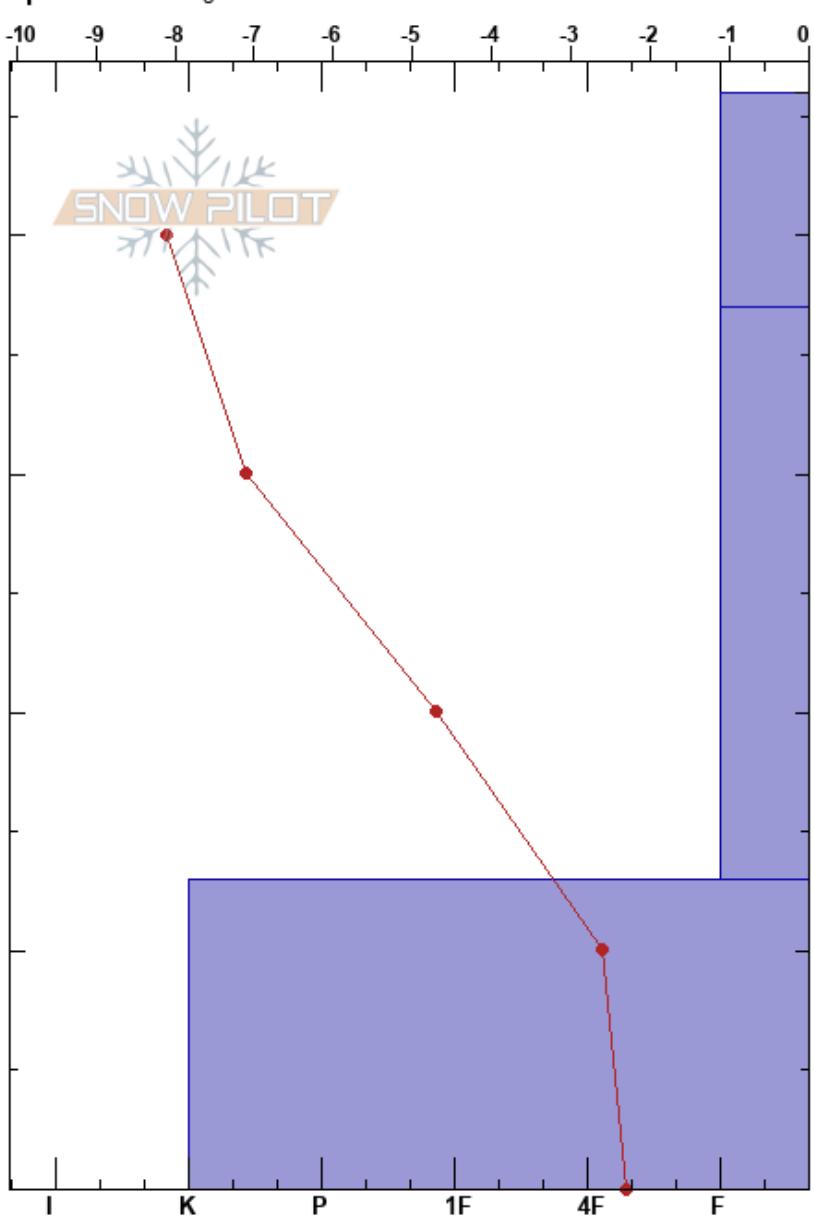

AS1  
 Gros Ventre Range  
 WY  
 Elevation: 2167 m  
 Aspect: 326°  
 Specifics: Pit dug in a Ski Area

Sebastian Kyllonen  
 01/24/2018 - 1:15am  
 Co-ord: 43.40110N, -110.35180W  
 Slope Angle: 17°  
 Wind Loading:

Stability:  
 Air Temperature: -1.6°C  
 Sky Cover: CLR  
 Precipitation: NO  
 Wind: Light Breeze

HS:46  
 Layer Notes:  
 13-0cm: Problematic layer

Form	Crystal		$\rho$ kg/m <sup>3</sup>	Stability tests & Layer comments
	Size	Moisture		
(•)				
(□)				
(□)				