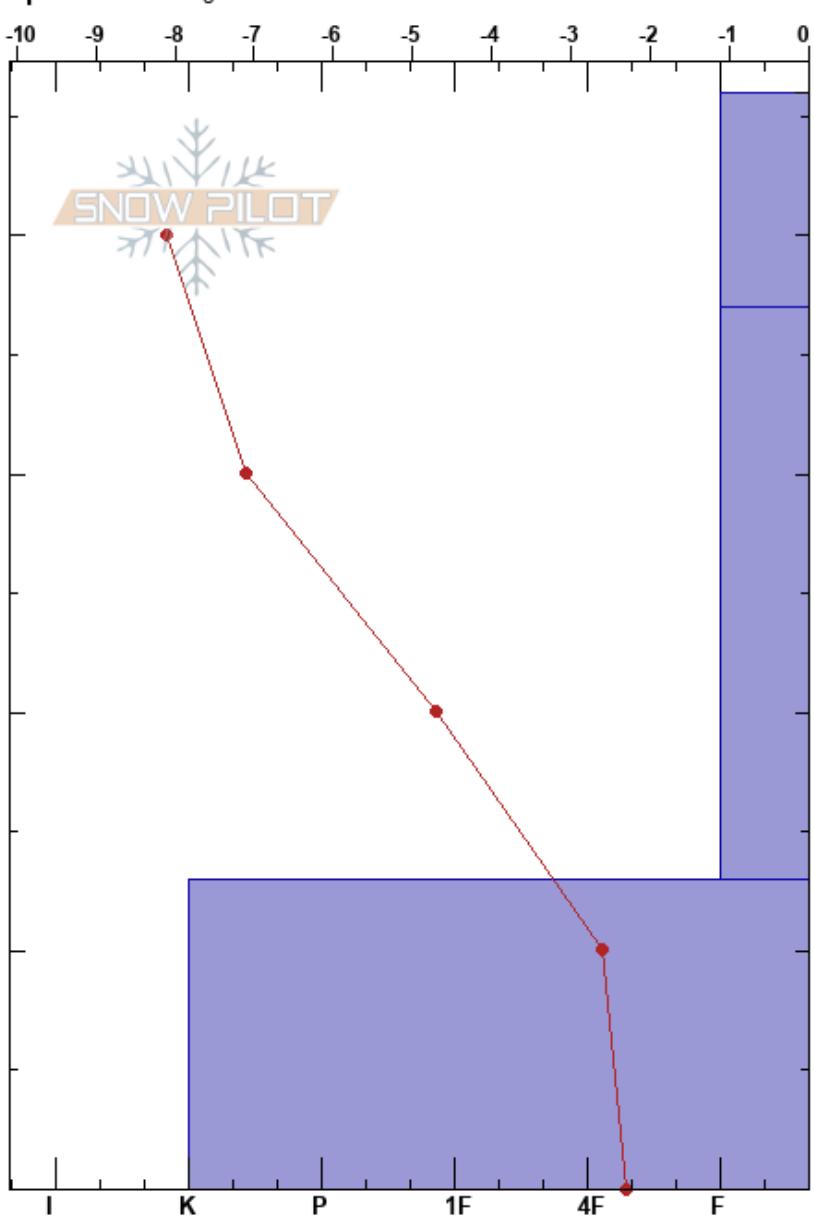

AS1
 Gros Ventre Range
 WY
 Elevation: 2167 m
 Aspect: 326°
 Specifics: Pit dug in a Ski Area

Sebastian Kyllonen
 01/24/2018 - 1:15am
 Co-ord: 43.40110N, -110.35180W
 Slope Angle: 17°
 Wind Loading:

Stability:
 Air Temperature: -1.6°C
 Sky Cover: CLR
 Precipitation: NO
 Wind: Light Breeze

HS:46
 Layer Notes:
 13-0cm: Problematic layer

Form	Crystal		ρ kg/m ³	Stability tests & Layer comments
	Size	Moisture		
(•)				
(□)				
(□)				

Notes: