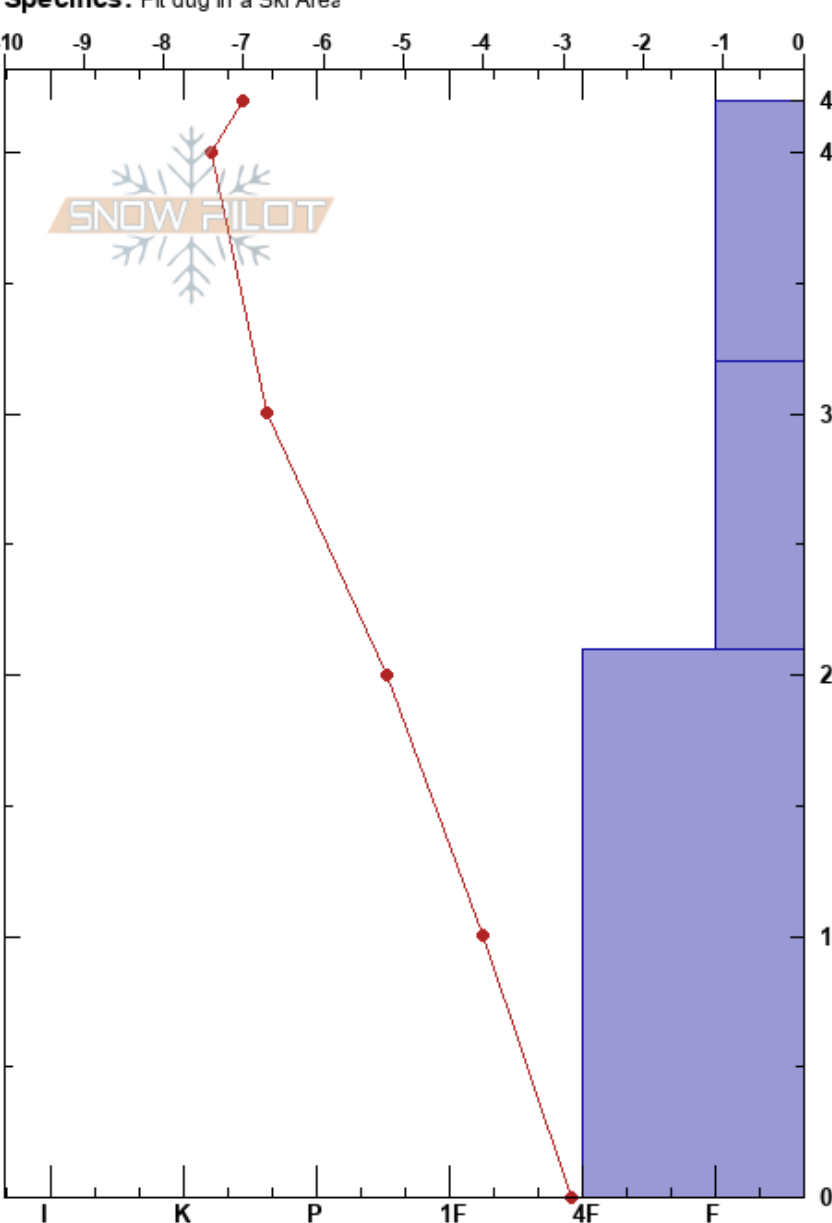

RI1  
 Gros Ventre Range  
 WY  
 Elevation: 2121 m  
 Aspect: W  
 Specifics: Pit dug in a Ski Area

Jack Jaco  
 01/24/2018 - 3:15pm  
 Co-ord: 43.67250N, -110.59722W  
 Slope Angle: 3°  
 Wind Loading:

Stability:  
 Air Temperature: -0.7°C  
 Sky Cover: CLR  
 Precipitation: NO  
 Wind: Light Breeze

HS:42

Layer Notes:

Form	Crystal		$\rho$ kg/m <sup>3</sup>	Stability tests & Layer comments
	Size	Moisture		
•				
□				
□				