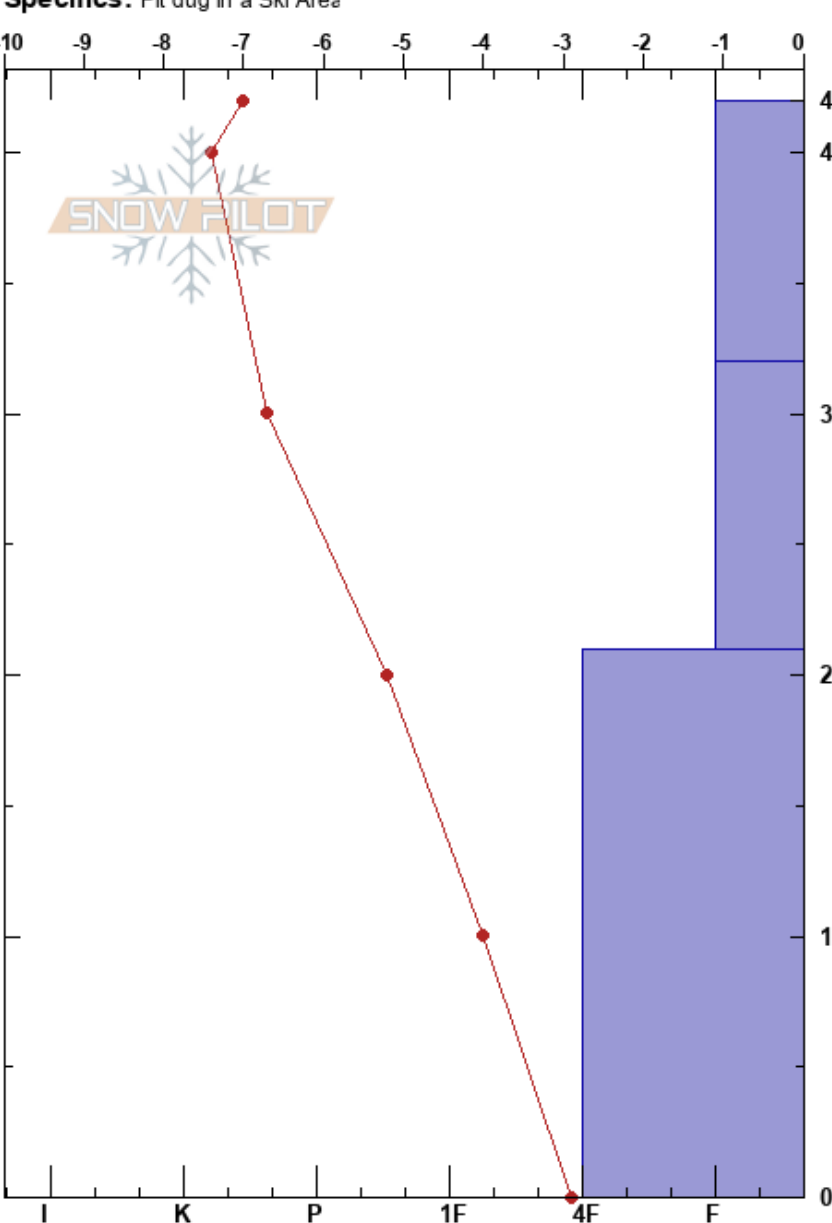

RI1
 Gros Ventre Range
 WY
 Elevation: 2121 m
 Aspect: W
 Specifics: Pit dug in a Ski Area

Jack Jaco
 01/24/2018 - 3:15pm
 Co-ord: 43.67250N, -110.59722W
 Slope Angle: 3°
 Wind Loading:

Stability:
 Air Temperature: -0.7°C
 Sky Cover: CLR
 Precipitation: NO
 Wind: Light Breeze

HS:42

Layer Notes:

Form	Crystal		ρ kg/m ³	Stability tests & Layer comments
	Size	Moisture		
•				
□				
□				

Notes: