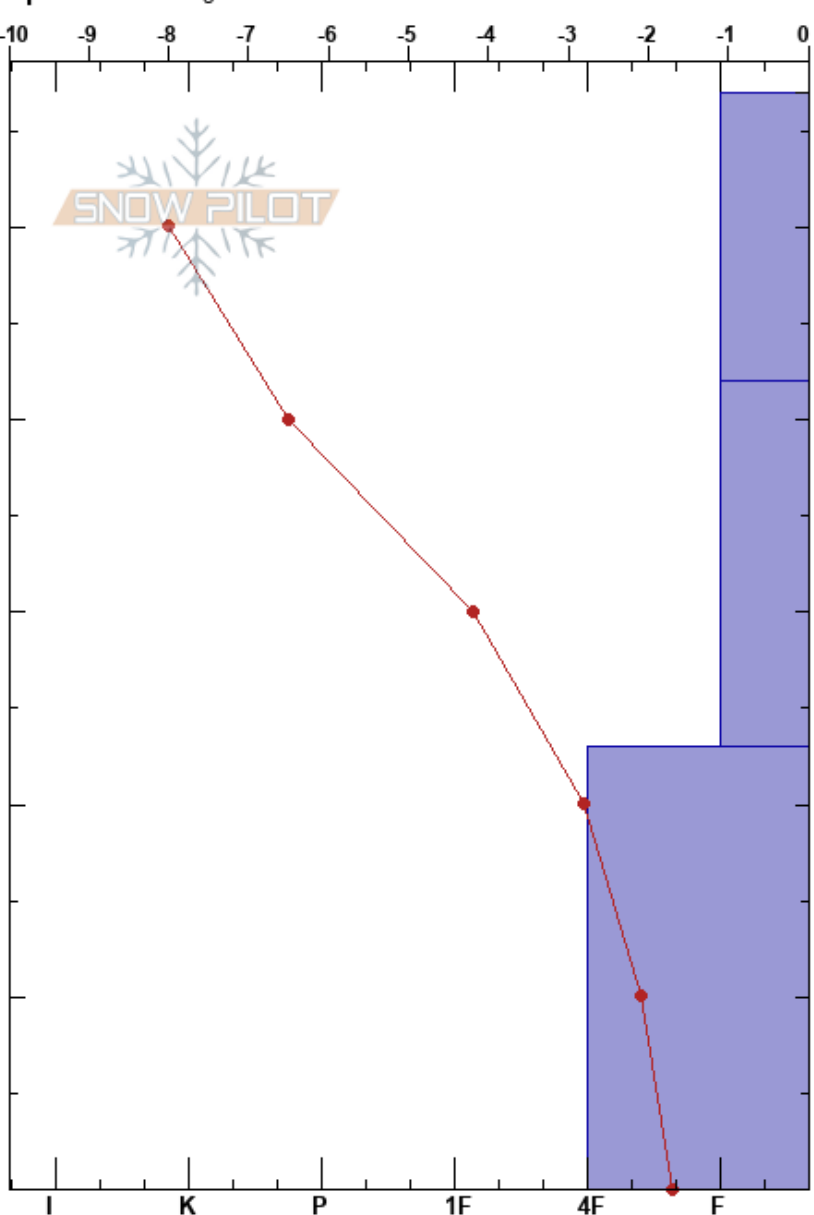

AS2

Gros Ventre Range

WY

Elevation:

Aspect: 327°

Specifics: Pit dug in a Ski Area

Sebastian Kyllonen

01/25/2018 - 1:30am

Co-ord: 43.40110N, -110.36200W

Slope Angle: 7°

Wind Loading:

Stability:

Air Temperature: -1.5°C

Sky Cover: CLR

Precipitation: NO

Wind: Calm

HS:57

Layer Notes:

Form	Crystal		$\rho$ kg/m <sup>3</sup>	Stability tests & Layer comments
	Size	Moisture		
(□)				
(□)				
(□)				

Notes:

I K P 1F 4F F