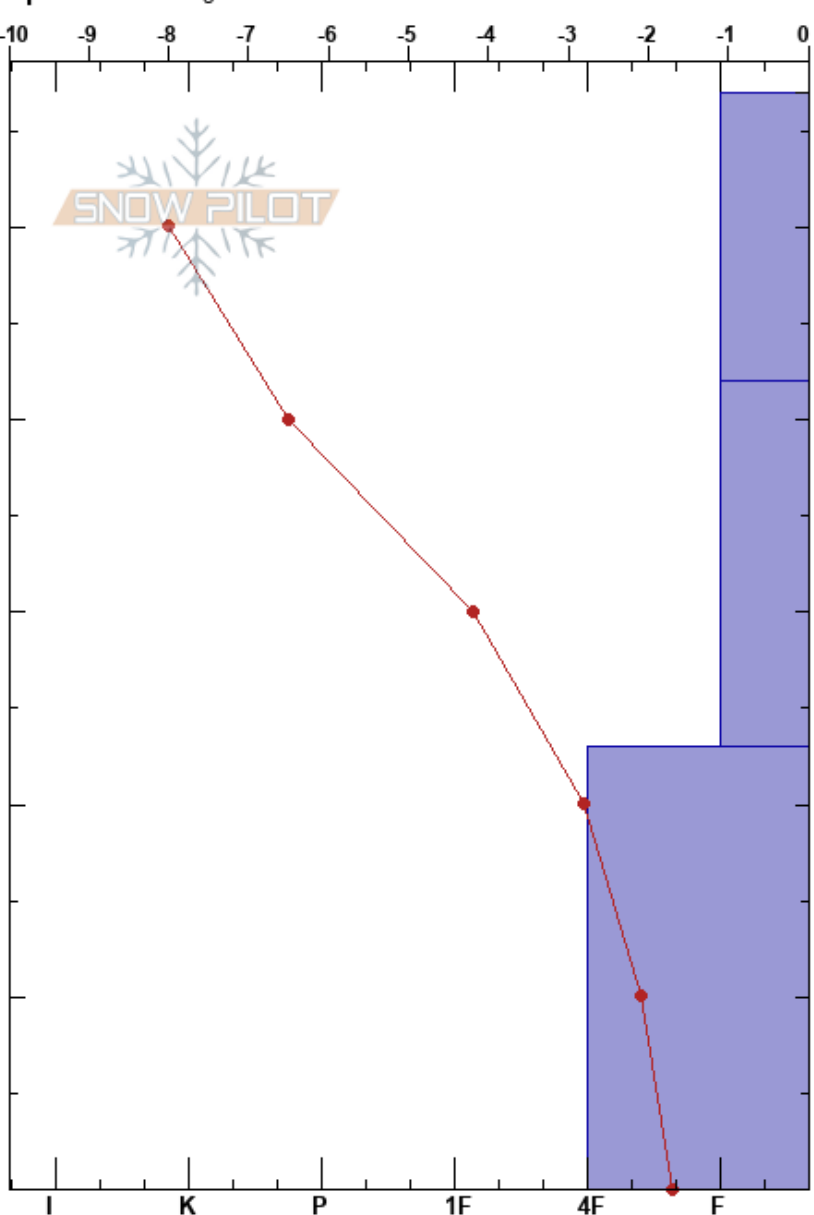

AS2

Gros Ventre Range

WY

Elevation:

Aspect: 327°

Specifics: Pit dug in a Ski Area

Sebastian Kyllonen

01/25/2018 - 1:30am

Co-ord: 43.40110N, -110.36200W

Slope Angle: 7°

Wind Loading:

Stability:

Air Temperature: -1.5°C

Sky Cover: CLR

Precipitation: NO

Wind: Calm

HS:57

Layer Notes:

Form	Crystal		ρ kg/m ³	Stability tests & Layer comments
	Size	Moisture		
(□)				
(□)				
(□)				

Notes:

I K P 1F 4F F