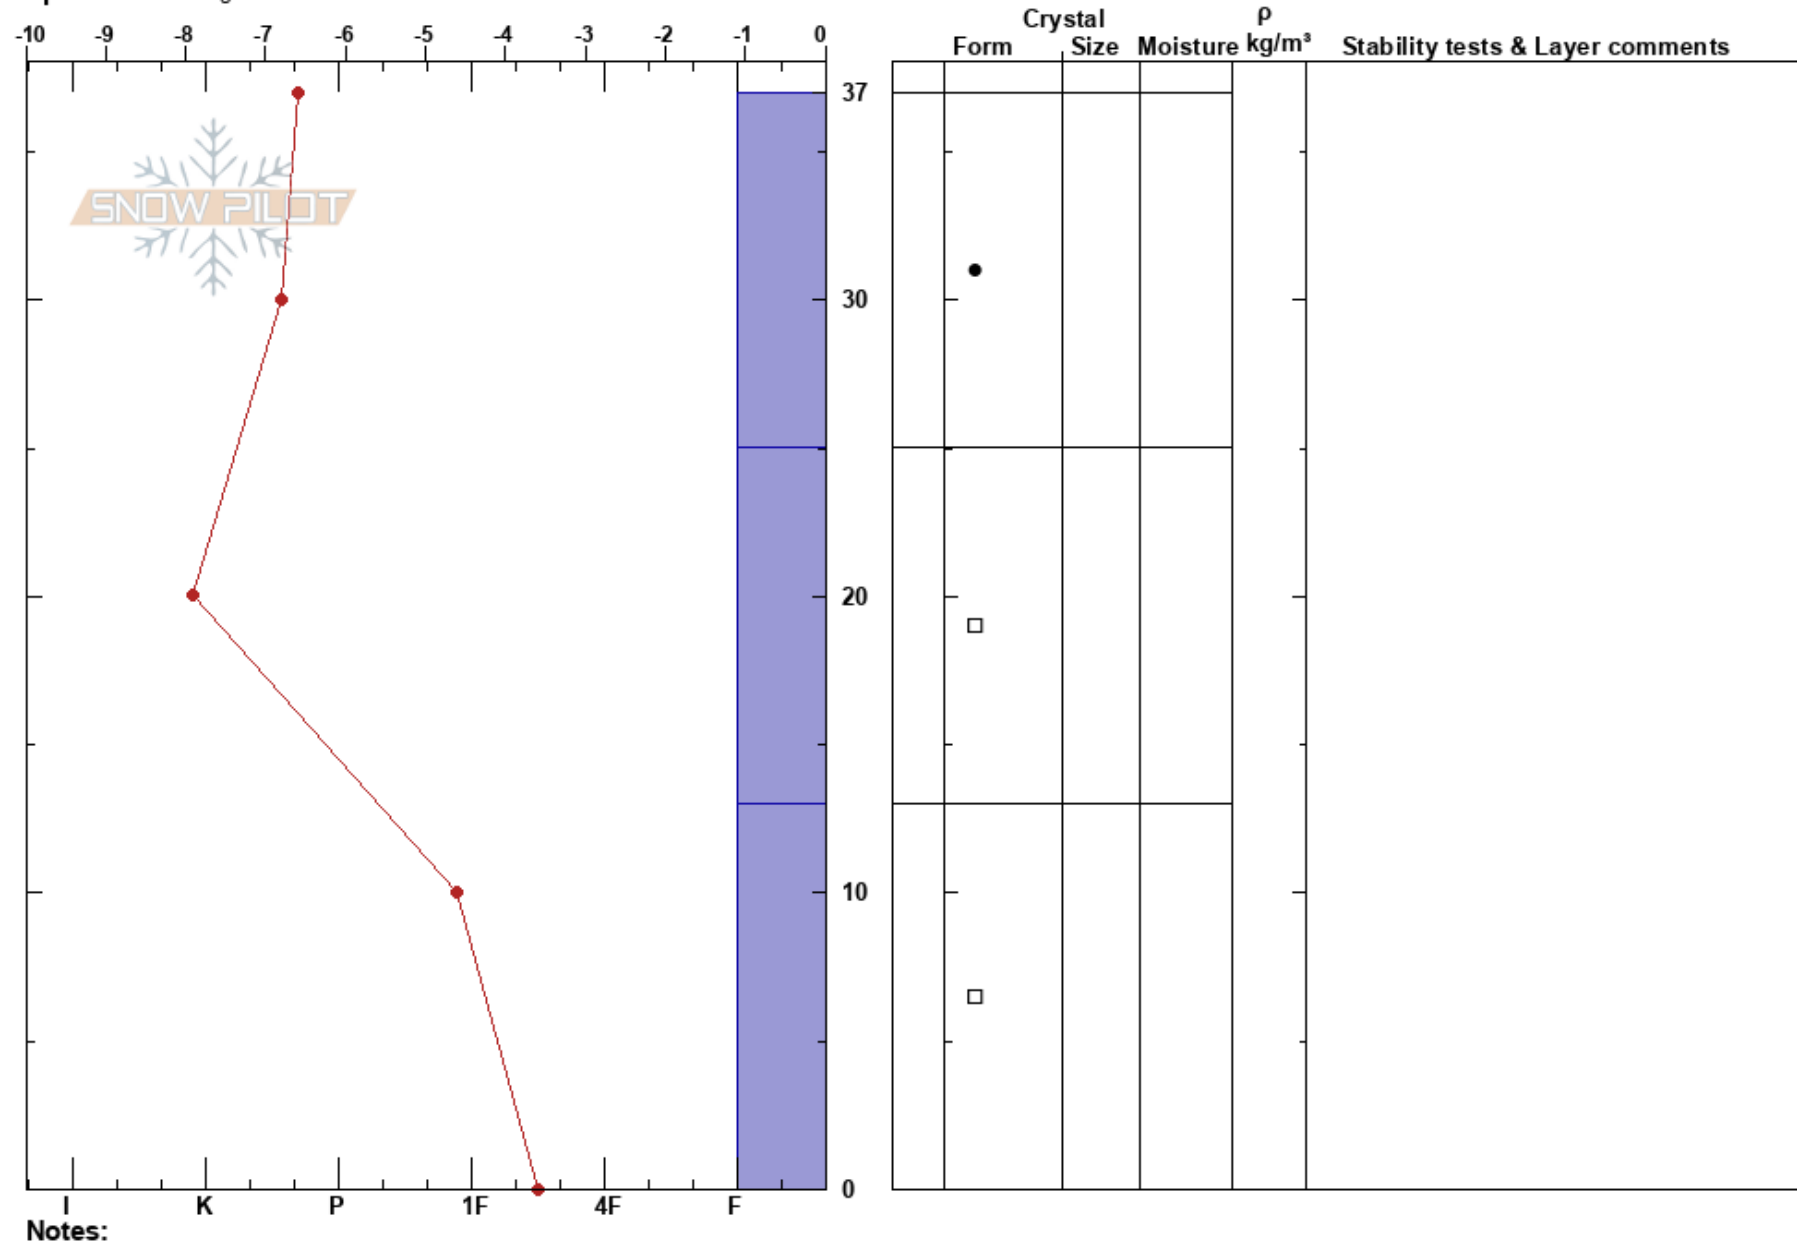

RI2
 Gros Ventre Range
 WY
 Elevation: 2121 m
 Aspect: W
 Specifics: Pit dug in a Ski Area

Jack Jaco
 01/24/2018 - 3:30am
 Co-ord: 43.67056N, 110.59694W
 Slope Angle: 8°
 Wind Loading:

Stability:
 Air Temperature: -0.8°C
 Sky Cover: CLR
 Precipitation: NO
 Wind: Light Breeze

HS:37

Layer Notes:

Notes: