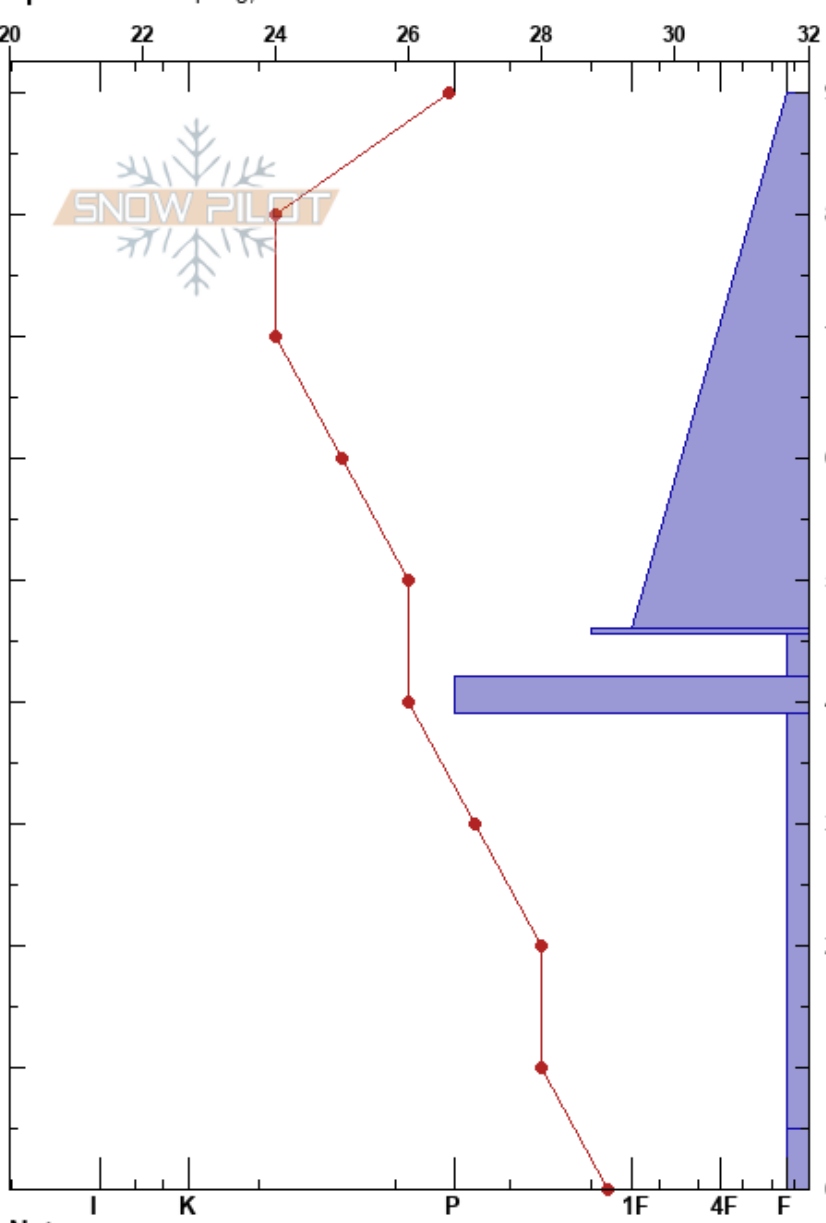

1_20_24
 San Francisco Peaks
 AZ
 Elevation: 10664 ft
 Aspect: N
 Specifics: Collapsing, localized

Mathieu Brown
 01/20/2024 - 11:50am
 Co-ord: 12S 439537W 3911548N
 Slope Angle: 32°
 Wind Loading:

Stability:
 Air Temperature: 33°F
 Sky Cover: BKN
 Precipitation: NO
 Wind: Calm
 HS:90
 PF:20
 PS:14
 42-39cm:Problematic layer

Form	Crystal		ρ kg/m ³	Stability tests & Layer comments
	Size	Moisture		
/	1			
⊙	1			
□	1.5			
⊙	1			← CT11, PC @39cm ← ECTP23 @39cm
^	1.5			
^	2.5			

Notes: