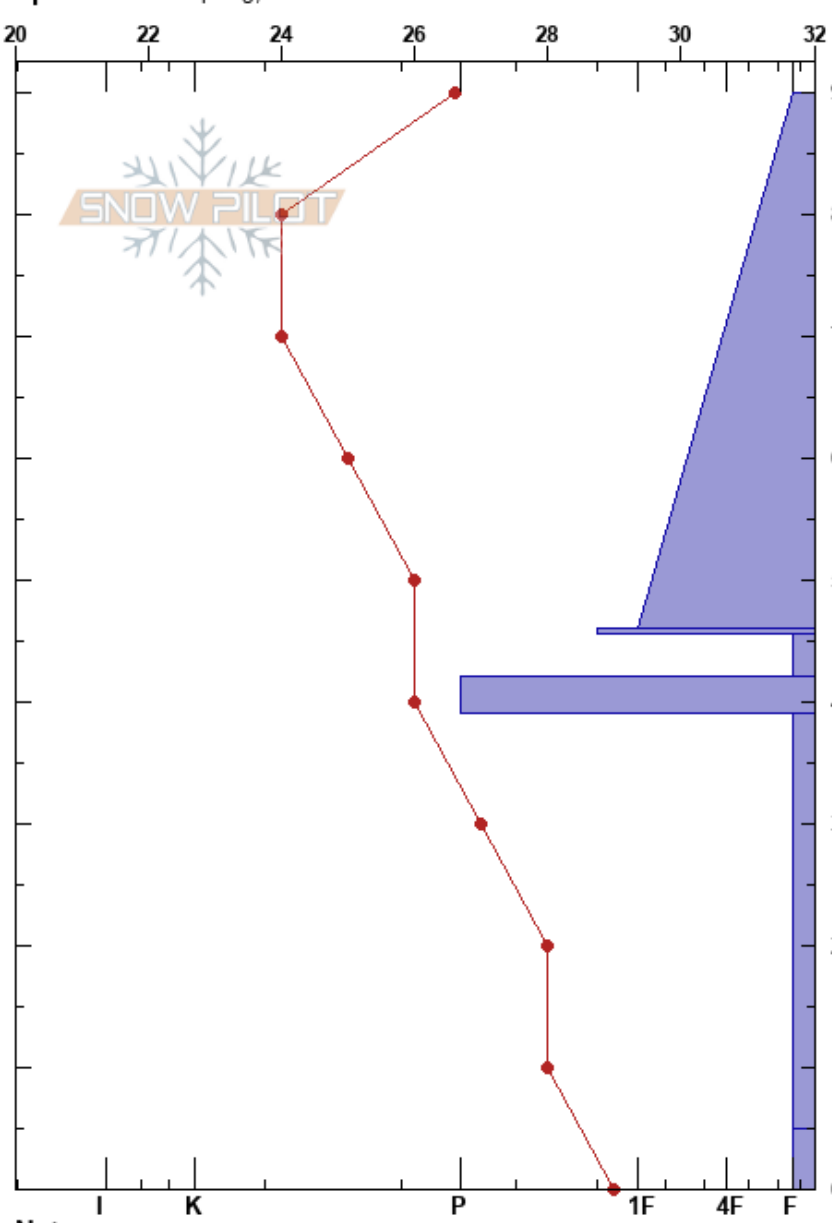

1_20_24
 San Francisco Peaks
 AZ
 Elevation: 10664 ft
 Aspect: N
 Specifics: Collapsing, localized

Mathieu Brown
 01/20/2024 - 11:50am
 Co-ord: 12S 439537W 3911548N
 Slope Angle: 32°
 Wind Loading:

Stability:
 Air Temperature: 33°F
 Sky Cover: BKN
 Precipitation: NO
 Wind: Calm
 HS:90
 PF:20
 PS: 14
 42-39cm: Problematic layer

Form	Crystal		ρ kg/m ³	Stability tests & Layer comments
	Size	Moisture		
/	1			
⊙	1			
□	1.5			
⊙	1			← CT11, PC @39cm ← ECTP23 @39cm
^	1.5			
^	2.5			

Notes: